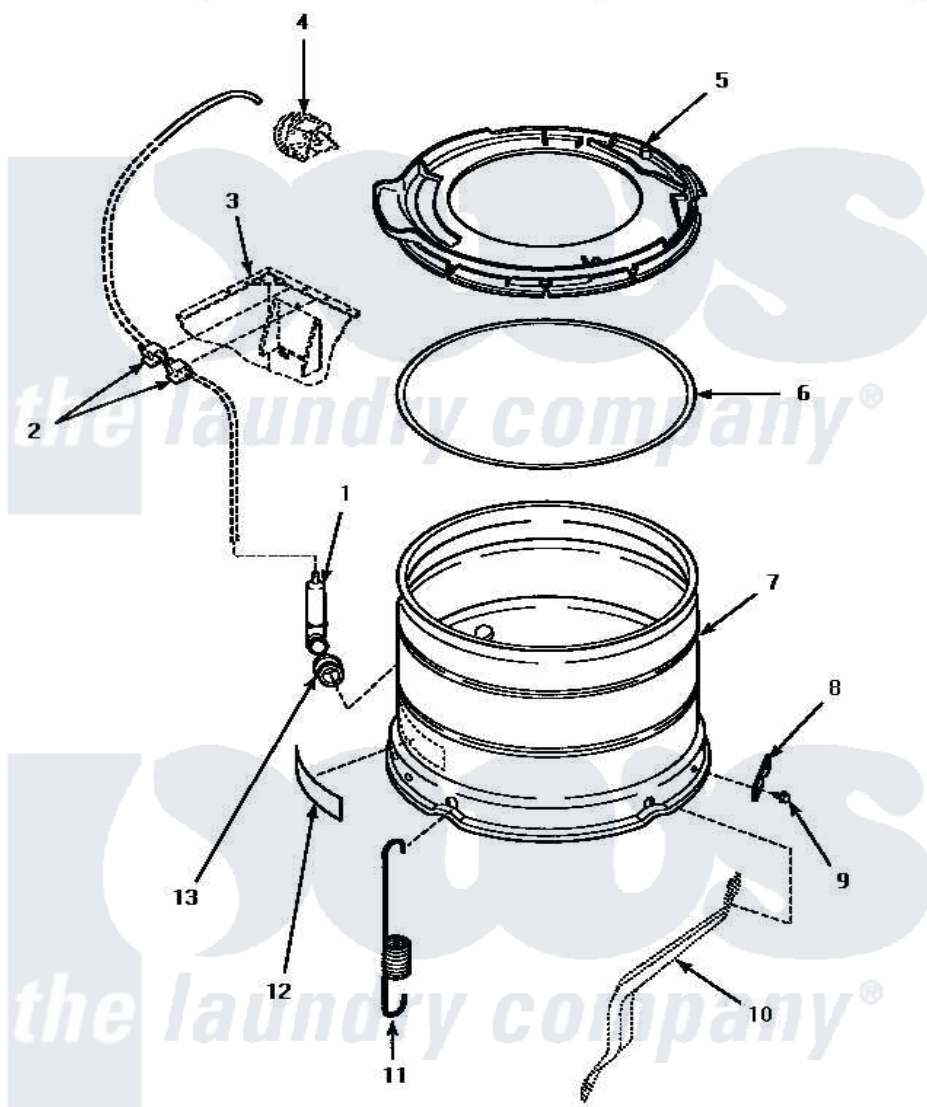

# Amana LWM433W (BOM: P1176501W W) 13 - OUTER TUB, COVER & PRESSURE HOSE

## OUTER TUB, COVER AND PRESSURE HOSE

Amana Residential Amana LWM433W (BOM: P1176501W W) Washer Parts Parts Diagram 13 - OUTER TUB, COVER & PRESSURE HOSE

[Click on the part number to view part](#)

Item	Original Part Number	Replaced By	Status	Part Description
1	30907	<a href="#">40008501</a>		Assembly, Pressure Bulb
2	<a href="#">21036</a>			Clip, Cable
3	Y00000000		Not Available	SEE NOTE CABINET
4	Y00000000		Not Available	SEE NOTE PRESSURE SWITCH
5	36025	<a href="#">36025P</a>		Assembly, Tub Cover and Gasket
6	<a href="#">32857</a>			Gasket, Tub Cover Small
7	<a href="#">34438P</a>			Assembly, Outer Tub
8	<a href="#">27926</a>			Plate, Leg .063
9	35369	<a href="#">40128701</a>		Screw, 5/16-18 X .50
10	Y00000000		Not Available	SEE NOTE SUPPORT LEG
11	<a href="#">35948</a>			Spring, Leg-Large Tub
12	500049		Not Available	STICKER
13	29175	<a href="#">40037801</a>		Grommet