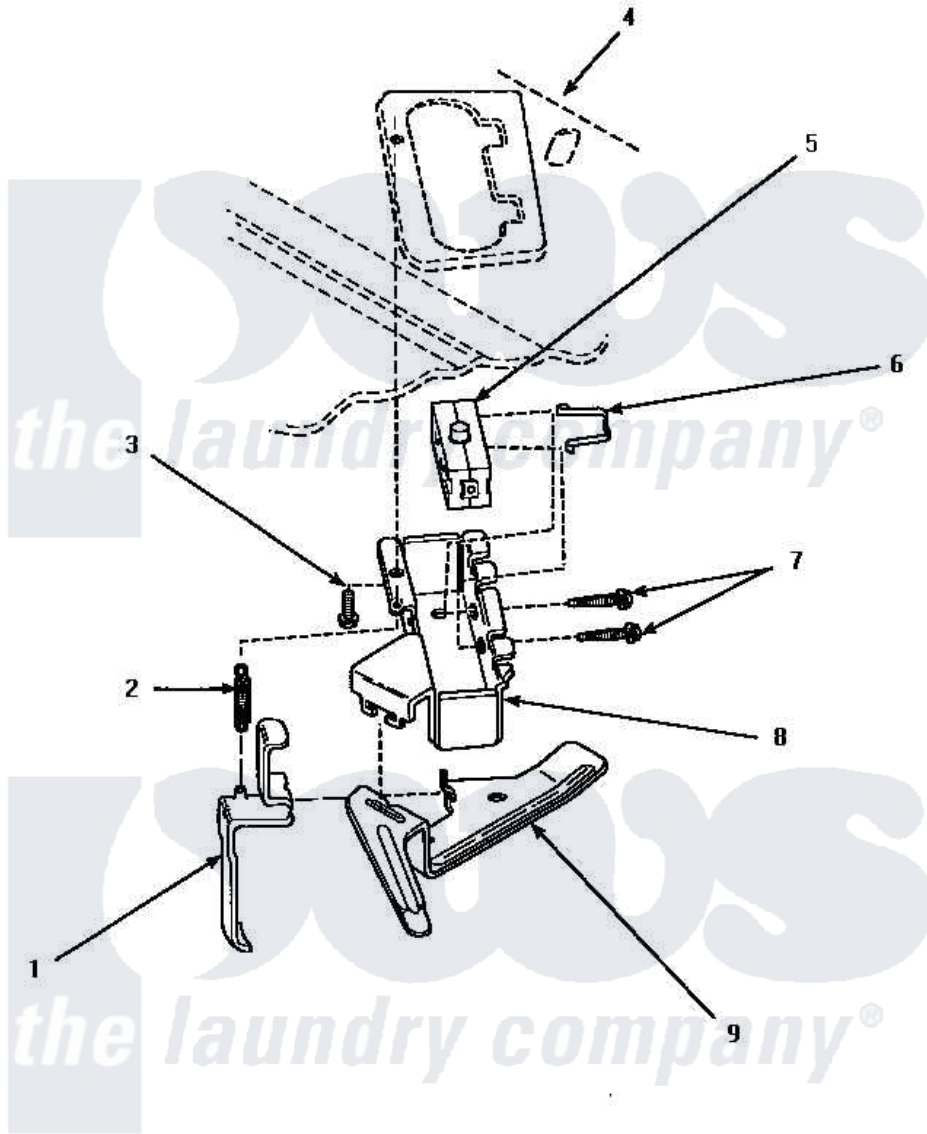

Amana LWM433W (BOM: P1176501W W) 14 - OUT-OF-BALANCE SWITCH

OUT-OF-BALANCE SWITCH

Amana [Residential Amana LWM433W \(BOM: P1176501W W\) Washer Parts](#) Parts Diagram 14 - OUT-OF-BALANCE SWITCH

[Click on the part number to view part](#)

Item	Original Part Number	Replaced By	Status	Part Description
1	33442			Lever, Unbalanced Load
2	33443			Spring
3	23962	W10116760		Screw
4	Y00000000		Not Available	SEE NOTE CABINET TOP
5	33445	27001095		Switch, Lid
6	33433		Not Available	CLIP,HOLDER-SWITCH
7	36510			Screw
8	36497P			Kit, Switch Holder
9	33441			Arm, Actuator