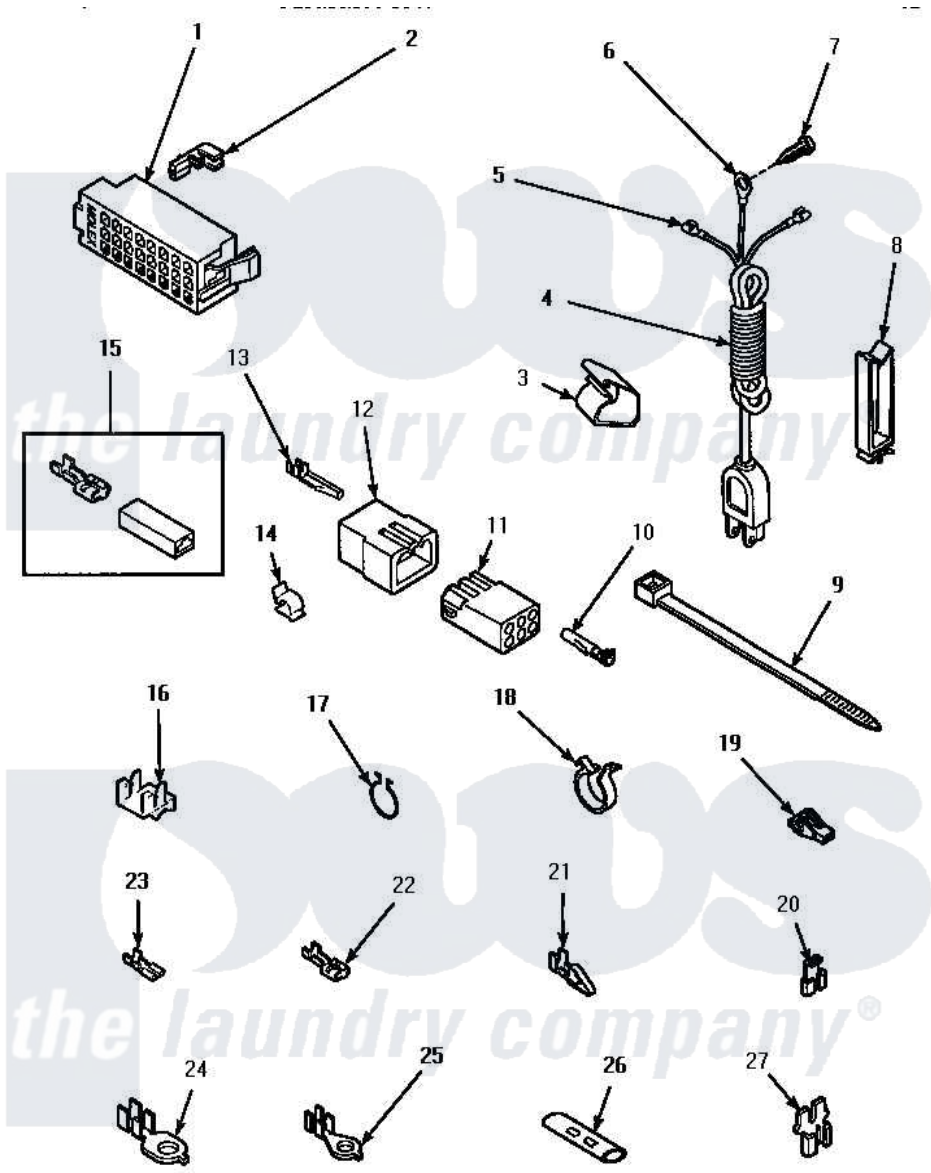

Amana LWM433W (BOM: P1176501W W) 15 - POWER CORD & TERMINALS

POWER CORD AND TERMINALS

Amana Residential Amana LWM433W (BOM: P1176501W W) Washer Parts Parts Diagram 15 - POWER CORD & TERMINALS

[Click on the part number to view part](#)

Item	Original Part Number	Replaced By	Status	Part Description
1	34123			Housing, LH -24 Position
"	32746			Housing, RH-24 Positi
2	Y00188			Molex Terminal
3	35521		Not Available	CLIP,HARNESS HOLDER
4	Y34458		Not Available	POWER CORD ALL
5	03673		Not Available	NUT
6	Y00000000		Not Available	SEE NOTE GROUND WIRE, GREEN
7	52909			Screw, 10B-16 X 1/2 HeX
8	36274		Not Available	CLIP, HARNESS
9	36466	M0321209		Tie-Electrical
10	Y00117	5011-XX		093 Female Socket
11	26301			Receptacle, Molex
"	26708			Receptacle, 6 Circuit
"	26163			Receptacle, 9 Circuit

12	23033		Plug, 9 Circuit
"	26302	Not Available	PLUG,1 CIRCUIT
"	23041		Plug, 6 Circuit
13	Y00116		Terminal, Pin-Male
14	21036		Clip, Cable
15	00234	00359	Terminal Ultra Pod 250 X032F
16	Y00161	B5733302	Clip, Ground
17	51291		Clip, Wire
18	61510	504034	Clip, Wire
19	70210	Not Available	INSULATOR,BLUE
20	Y00120		Terminal, Flag-1/4 Fema
21	00220	Not Available	TERMINAL,CRIMP-SINGLE
22	Y00119	Not Available	SPADE TERMINAL(18 GAUGE) (1/4 INCH-(1) 18 GAUGE WIRE)
23	00112		Terminal, Spade-3/16 Fe
24	Y00113	Not Available	TERMINAL,RING-1/4 STUD
25	00110		No.10 18 Gauge Wire
26	21091	Not Available	CONNECTOR TWO 1/4 INCH MALE
27	29673	Not Available	DOUBLE CONNECTOR