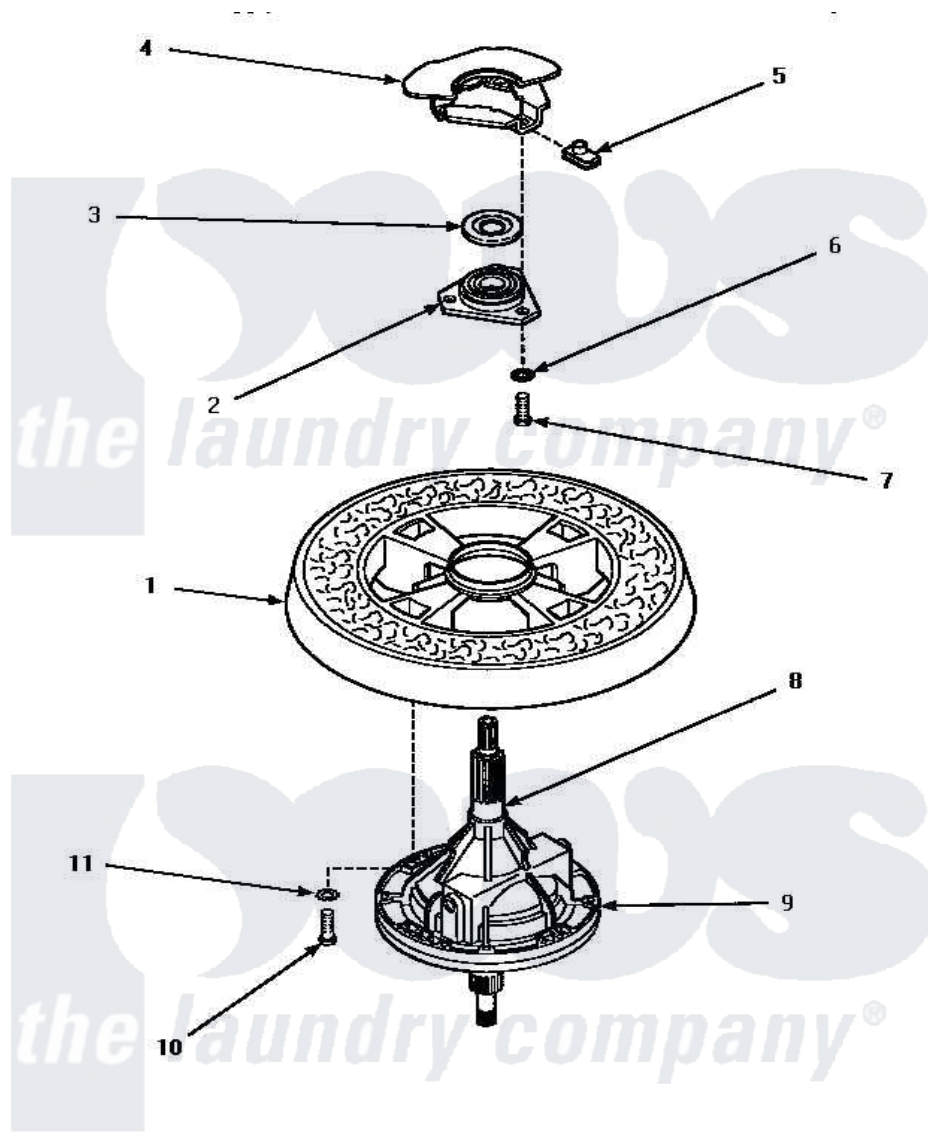

Amana LWM433W (BOM: P1176501W W) 18 - TRANSMISSION ASSY & BALANCE RING

TRANSMISSION ASSEMBLY AND BALANCE RING

Amana [Residential Amana LWM433W \(BOM: P1176501W W\) Washer Parts](#) Parts Diagram 18 - TRANSMISSION ASSY & BALANCE RING

[Click on the part number to view part](#)

Item	Original Part Number	Replaced By	Status	Part Description
1	34731		Not Available	ASSY,BALANCE RING-COMPL
2	27182	40004201P		Main Bearing Assembly
3	27187			Flinger
4	Y00000000		Not Available	SEE NOTE OUTER TUB
5	27222			Nut, Retainer 5/16-18
6	04366			Lockwasher, 5/16intshkp
7	01355		Not Available	SCREW
8	27604P			Never-Seeze 1 Oz Tube
9	Y34526	34526P		Assembly, Transmission
10	27200		Not Available	CAP SCREW
11	02431			Lockwasher, 1/4 Ext Shk