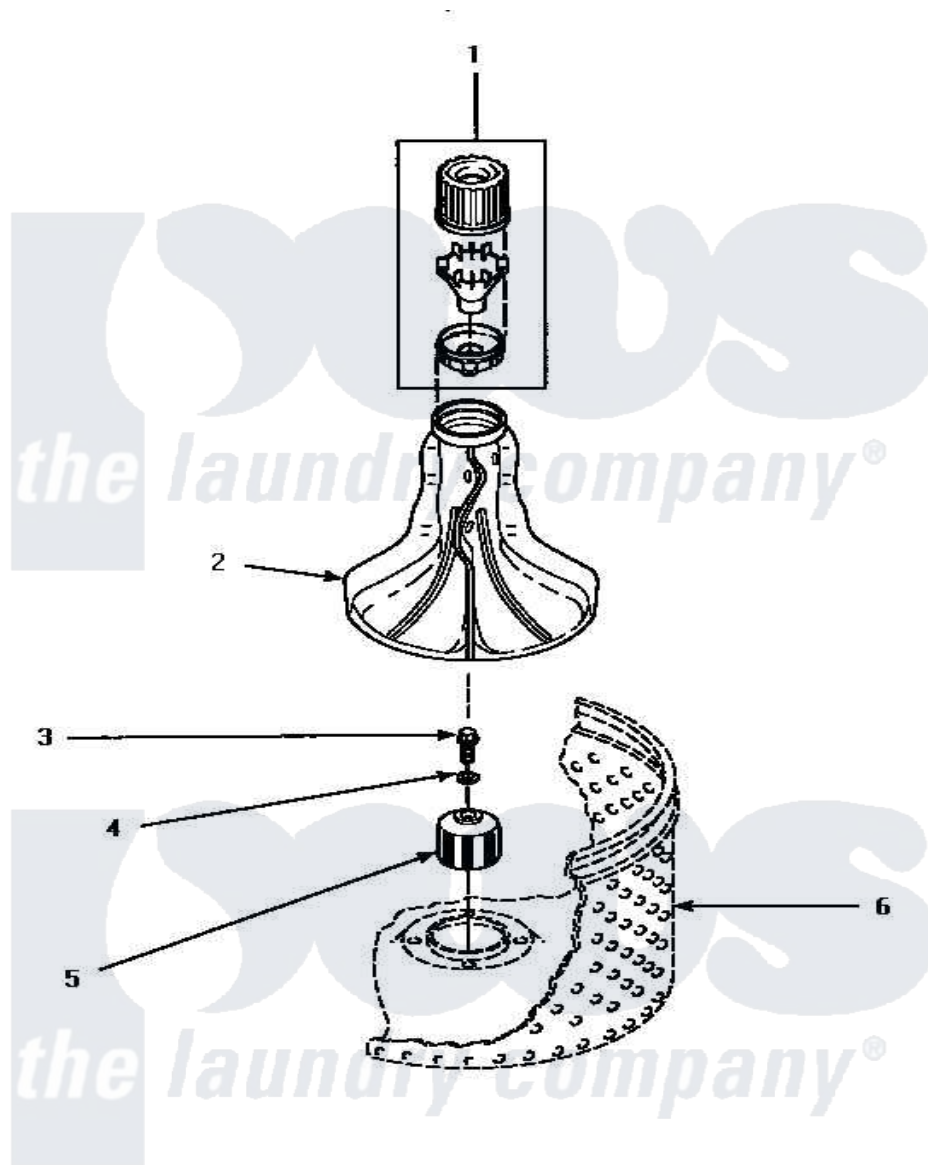

Amana LWM833W (BOM: P1176503W W) 02 - AGITATOR & DRIVE BELL

AGITATOR AND DRIVE BELL

Amana Residential Amana LWM833W (BOM: P1176503W W) Washer Parts Parts Diagram 02 - AGITATOR & DRIVE BELL

[Click on the part number to view part](#)

Item	Original Part Number	Replaced By	Status	Part Description
1	34155	40002101W		Assembly, Fabric Softner
2	33174	40000501W		Agitator, Flex Vane
3	34288	40065102		Screw, Shoulder 1/4
4	36472			O-Ring
5	34504P	R9900189		Kit, Drive Bell And Seal
6	Y00000000		Not Available	SEE NOTE WASHTUB