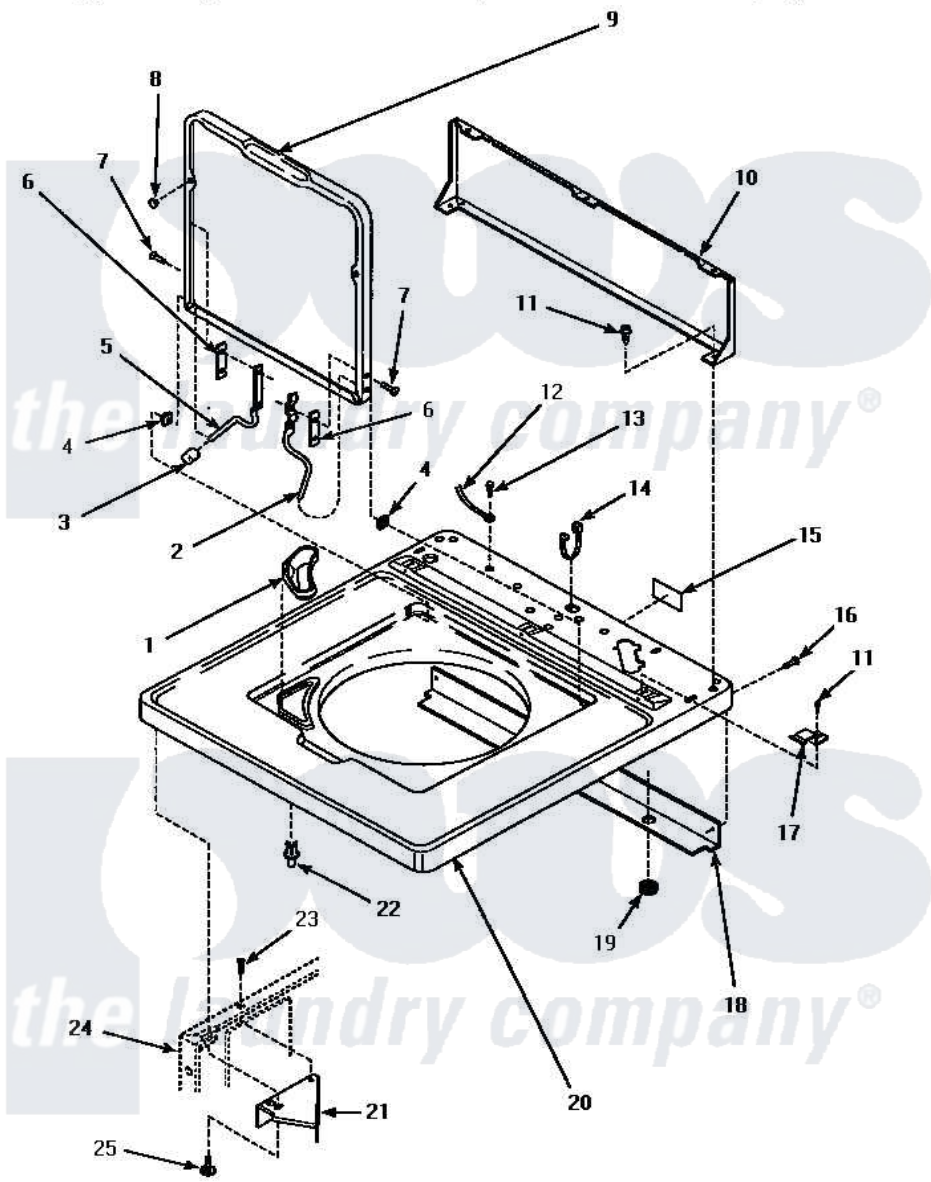

Amana LWM833W (BOM: P1176503W W) 04 - CAB TOP/LOADING DR & CTRL HOOD REAR PAN

CABINET TOP, LOADING DOOR AND CONTROL HOOD REAR PANEL

Amana Residential Amana LWM833W (BOM: P1176503W W) Washer Parts Parts Diagram 04 - CAB TOP/LOADING DR & CTRL HOOD REAR PAN

[Click on the part number to view part](#)

Item	Original Part Number	Replaced By	Status	Part Description
1	34776		Not Available	DISPENSER,BLEACH
2	36437			Hinge, Lid R
3	35112		Not Available	BUMPER,HINGE-STOP
4	33446	40008201		Bushing, Hinge
5	36438			Hinge, Lid Left
6	34338			Gasket, Hinge
7	34337	W10119828		Screw, Lid Hinge Mounting
8	21685	40038001		Bumper
9	33541WP			Lid, W/Instructions
"	33541LP			Lid, W/Instructions
"	33541HP		Not Available	LID,W/INSTRUCTIONS
10	34903		Not Available	PANEL, BACK HOOD (USE 37782)
11	23962	W10116760		Screw
12	XXXXXXXXXX		Not Available	SEE NOTE GROUND WIRE,

12	10000000	Not Available	GREEN
13	52909		Screw, 10B-16 X 1/2 HeX
14	21903	211881	Grommet, Cord Part Not Used-Gas Models Only
15	24903	Not Available	STICKER,DISCONNECT POW
17	35887	40063901	Clip, Hold Down
20	34902HP	Not Available	ASSY, TOP-DOMESTIC W/BLEACH
"	34902LP		Assembly, Top-Amana
"	34902WP	Not Available	ASSY, TOP-AMANA
21	36034		Bracket, Director-Module
22	56534		Barrel, Support
23	36035	Not Available	SCREW, 8-18X3/8 PHIL FLT HD
24	Y00000000	Not Available	SEE NOTE CABINET
25	Y31644	27001200	Screw