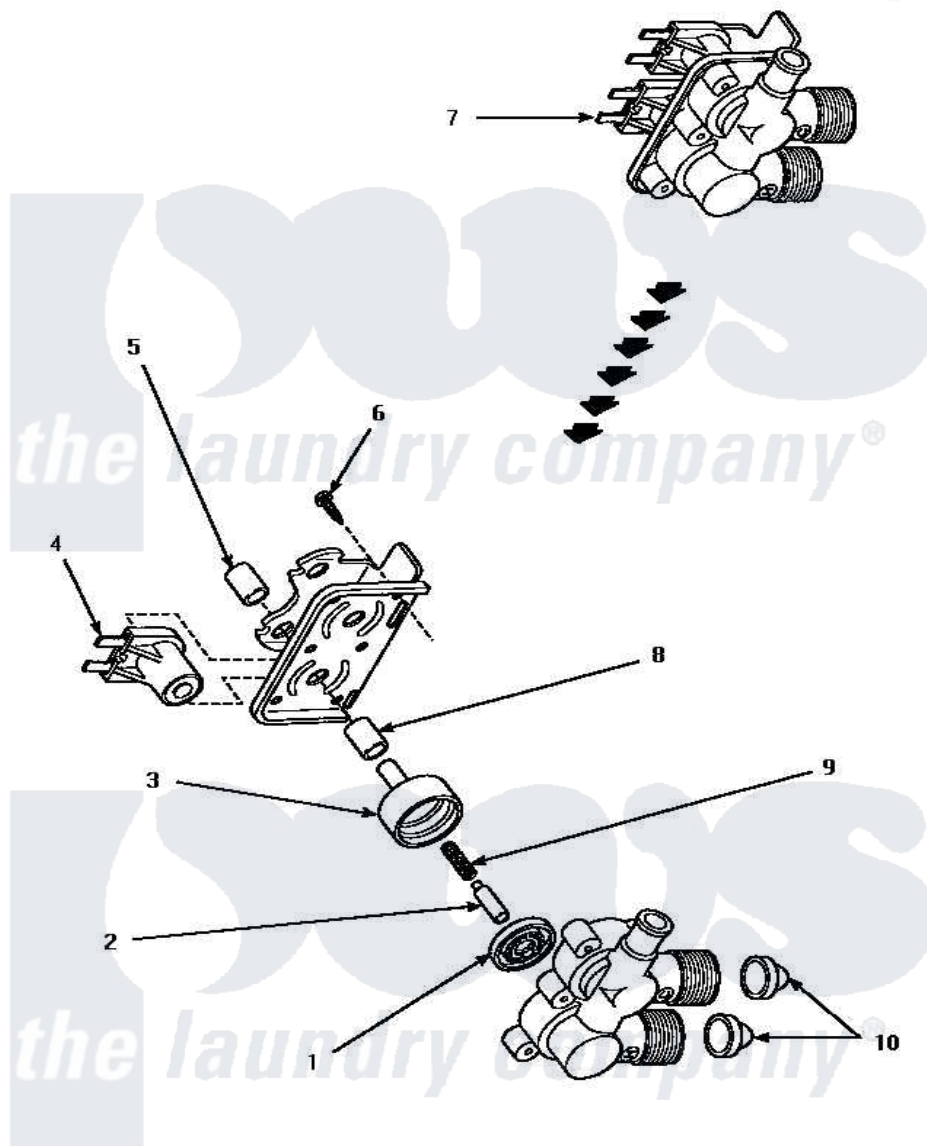

# Amana LWM833W (BOM: P1176503W W) 10 - MIXING VALVE ASSY

## MIXING VALVE ASSEMBLY

Amana Residential Amana LWM833W (BOM: P1176503W W) Washer Parts Parts Diagram 10 - MIXING VALVE ASSY

[Click on the part number to view part](#)

Item	Original Part Number	Replaced By	Status	Part Description
1	24134		Not Available	DIAPHRAGM
2	24132		Not Available	ARMATURE
3	<a href="#">24130</a>			Guide, Armature
4	33930A	<a href="#">33930</a>		Valve, Mixing
5	24128		Not Available	SLEEVE, LONG
6	25817C		Not Available	SCREW
7	34963	<a href="#">34963P</a>		Valve Mixing Package
8	24129		Not Available	SLEEVE, SHORT
9	23224E		Not Available	SPRING
10	24122	<a href="#">22002960</a>		Strainer, Washer Inlet