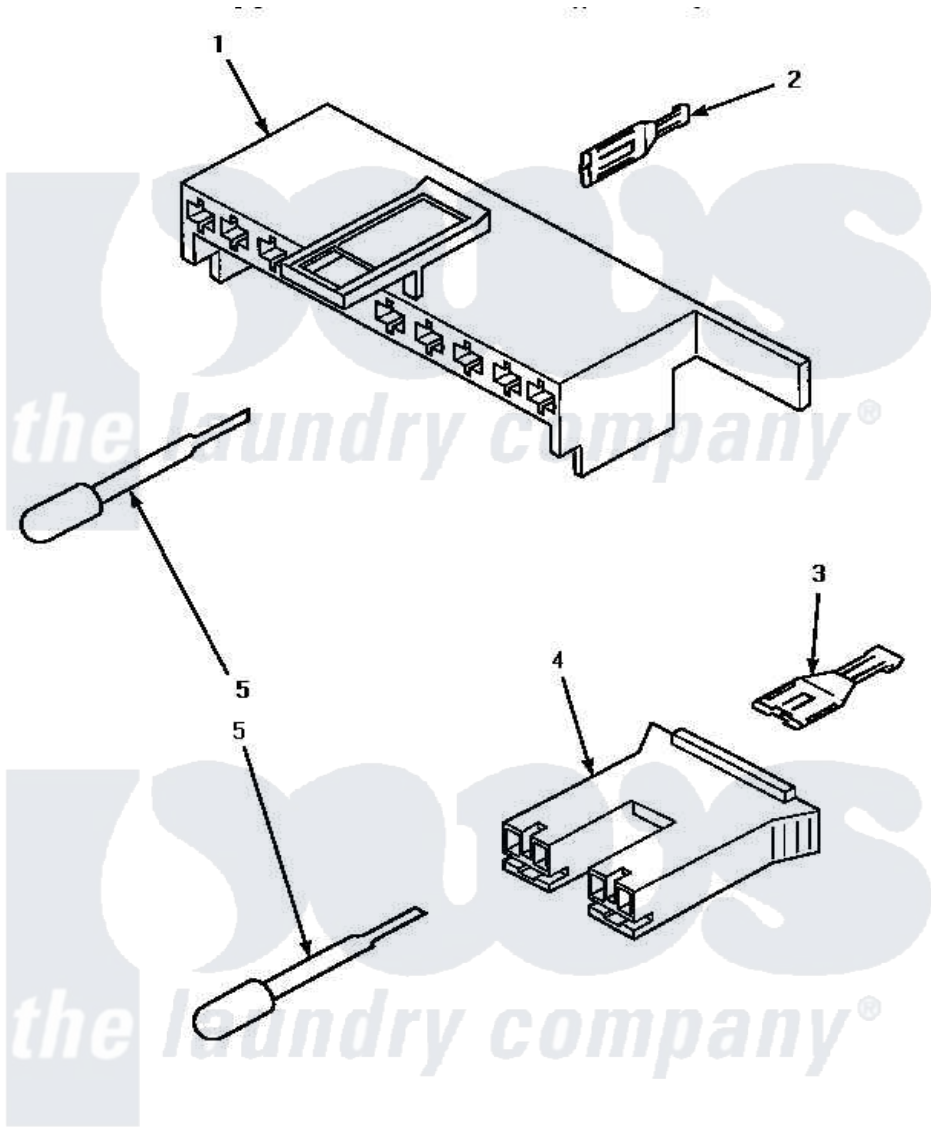

Amana LWM833W (BOM: P1176503W W) 11 - MIXING VLV & MTR CONN BLOCKS/TERM & TOOL

MIXING VALVE AND MOTOR CONNECTION BLOCKS, TERMINALS AND TERMINAL EXTRACTOR TOOL

Amana [Residential Amana LWM833W \(BOM: P1176503W W\) Washer Parts](#) Parts Diagram 11 - MIXING VLV & MTR CONN BLOCKS/TERM & TOOL

[Click on the part number to view part](#)

Item	Original Part Number	Replaced By	Status	Part Description
1	34677			10 Circuit Plug
2	Y00188			Molex Terminal
3	Y00121		Not Available	SPADE TERMINAL(12 GAUGE) (1/4 INCH-(2) 18 GAUGE WIRES O
4	34676			Plug
"	34675		Not Available	PLUG
5	283P4			Terminal Extractor Tool