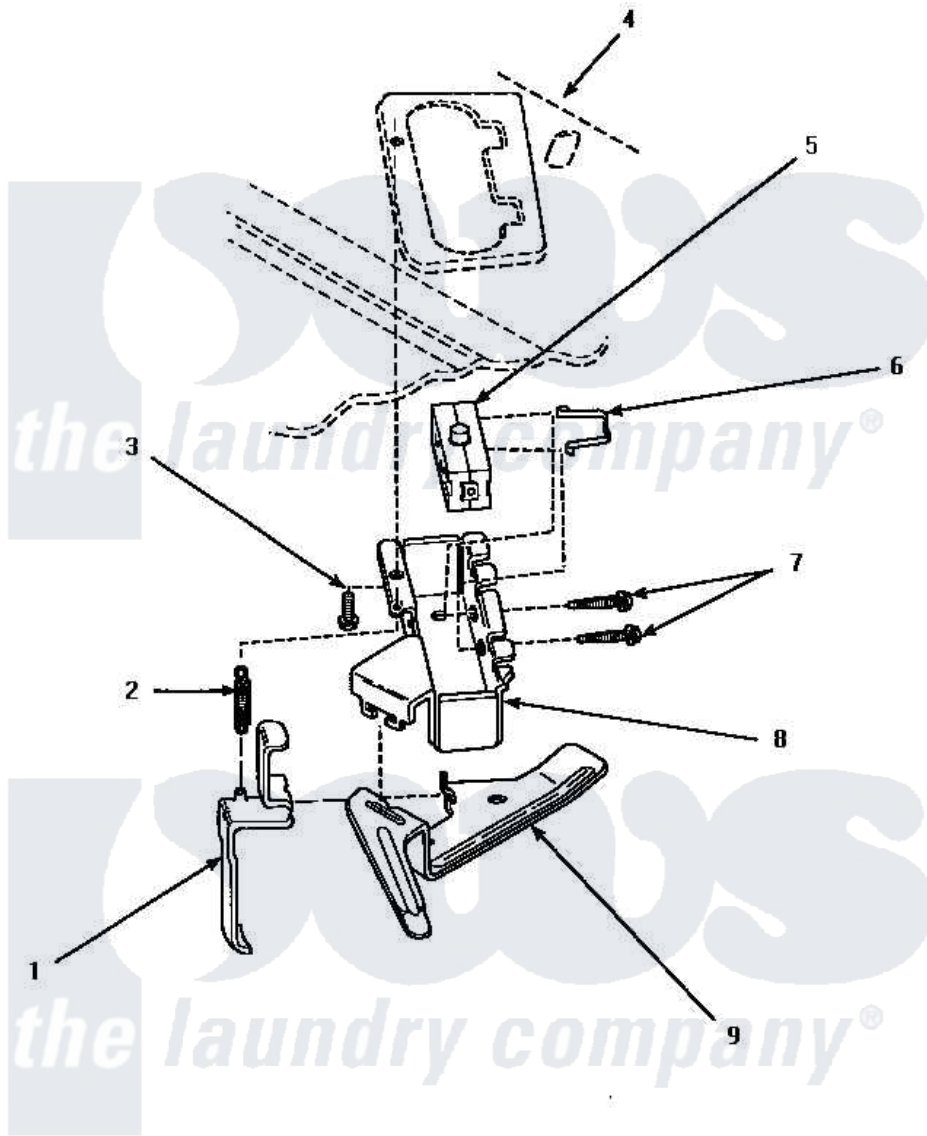

Amana LWM833W (BOM: P1176503W W) 14 - OUT-OF-BALANCE SWITCH

OUT-OF-BALANCE SWITCH

Amana [Residential Amana LWM833W \(BOM: P1176503W W\) Washer Parts](#) Parts Diagram 14 - OUT-OF-BALANCE SWITCH

[Click on the part number to view part](#)

Item	Original Part Number	Replaced By	Status	Part Description
1	33442			Lever, Unbalanced Load
2	33443			Spring
3	23962	W10116760		Screw
4	Y00000000		Not Available	SEE NOTE CABINET TOP
5	33445	27001095		Switch, Lid
6	33433		Not Available	CLIP,HOLDER-SWITCH
7	36510			Screw
8	36497P			Kit, Switch Holder
9	33441			Arm, Actuator