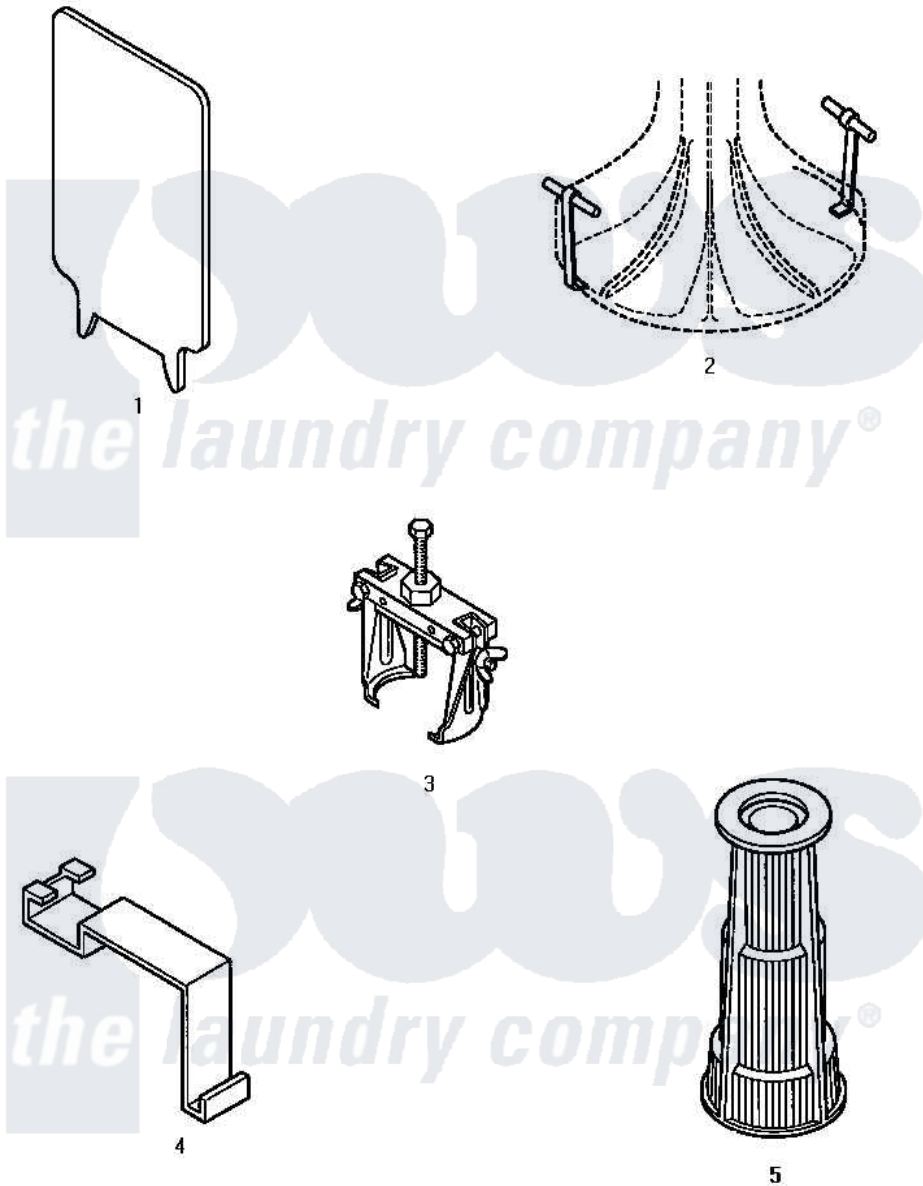

Amana LWM833W (BOM: P1176503W W) 17 - SPECIAL TOOLS

Amana Residential Amana LWM833W (BOM: P1176503W W) Washer Parts Parts Diagram 17 - SPECIAL TOOLS

Click on the part number to view part

Item	Original Part Number	Replaced By	Status	Part Description
1	<a href="#">272P4</a>			Tool, Lid Switch Instal
2	<a href="#">254P4P</a>			Agitator Hooks
3	253P4	<a href="#">294P4</a>		Bell Tool
4	<a href="#">273P4</a>			Tub Cover Gasket Tool
5	274P4	<a href="#">293P4</a>		Seal Tool