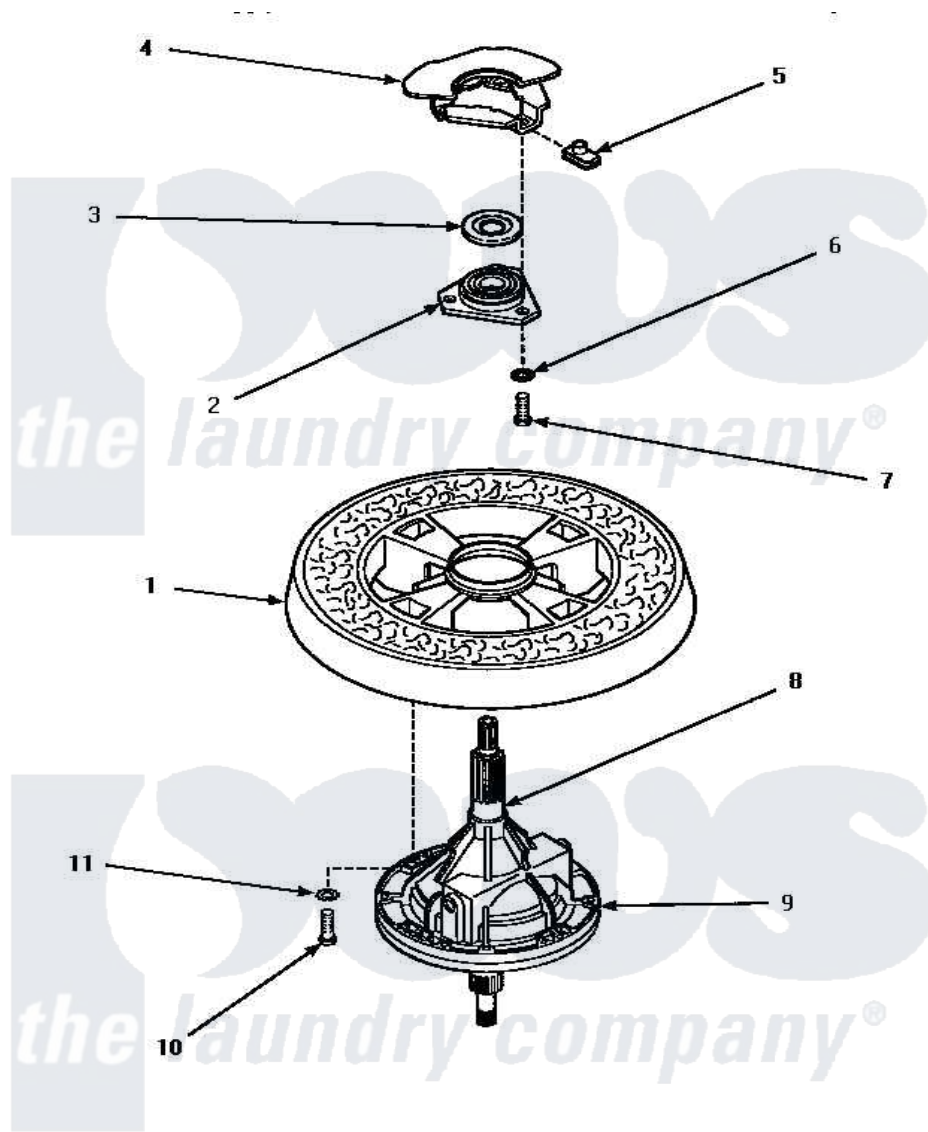

Amana LWM833W (BOM: P1176503W W) 18 - TRANSMISSION ASSY & BALANCE RING

TRANSMISSION ASSEMBLY AND BALANCE RING

Amana [Residential Amana LWM833W \(BOM: P1176503W W\) Washer Parts](#) Parts Diagram 18 - TRANSMISSION ASSY & BALANCE RING

[Click on the part number to view part](#)

Item	Original Part Number	Replaced By	Status	Part Description
1	34731		Not Available	ASSY,BALANCE RING-COMPL
2	27182	40004201P		Main Bearing Assembly
3	27187			Flinger
4	Y00000000		Not Available	SEE NOTE OUTER TUB
5	27222			Nut, Retainer 5/16-18
6	04366			Lockwasher, 5/16intshkp
7	01355		Not Available	SCREW
8	27604P			Never-Seeze 1 Oz Tube
9	Y34526	34526P		Assembly, Transmission
10	27200		Not Available	CAP SCREW
11	02431			Lockwasher, 1/4 Ext Shk