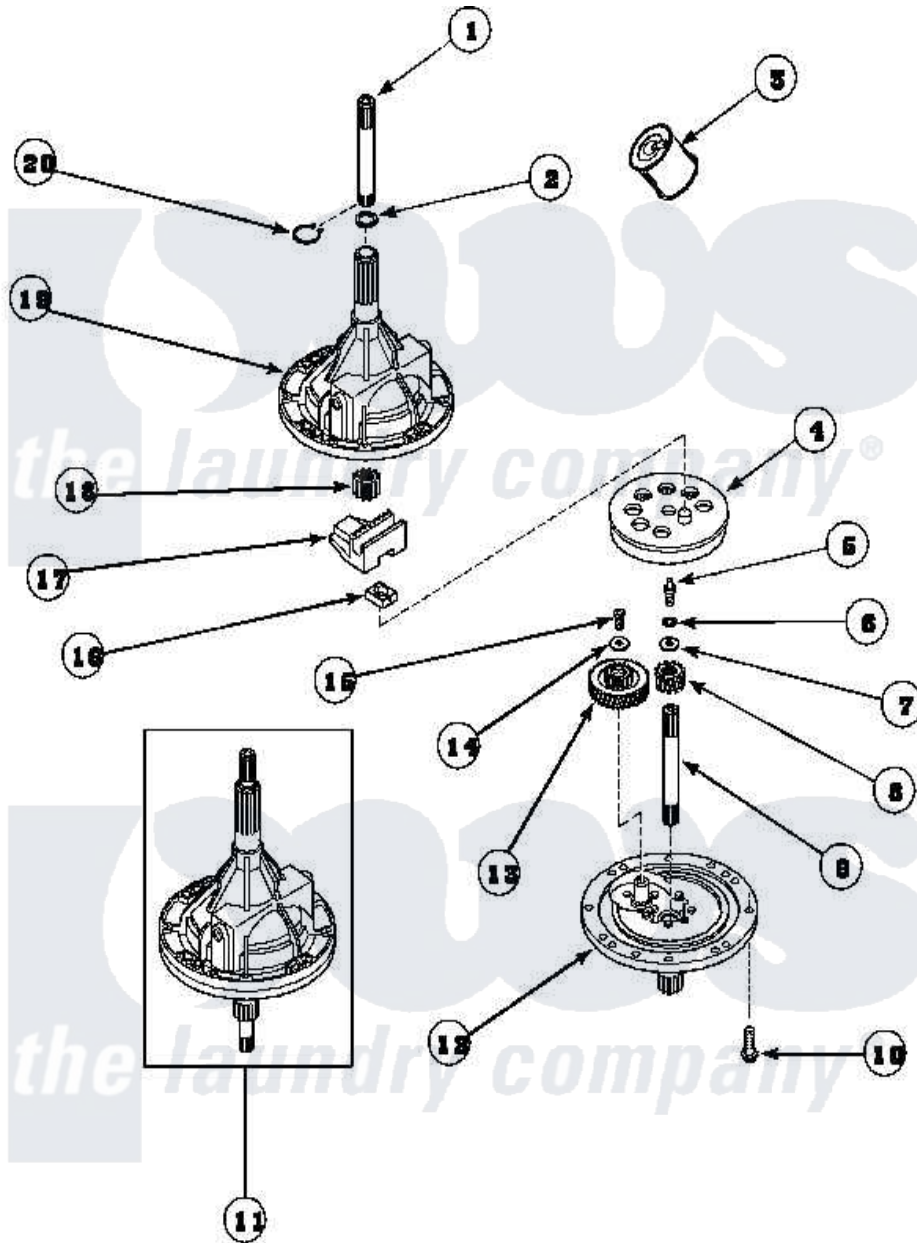

# Amana LWS01AW (BOM: PLWS01AW) 01 - 38826P TRANSMISSION ASSY

Amana Residential Amana LWS01AW (BOM: PLWS01AW) Washer Parts Parts Diagram 01 - 38826P TRANSMISSION ASSY

Click on the part number to view part

Item	Original Part Number	Replaced By	Status	Part Description
1	<a href="#">Y36570</a>			Shaft, Output
2	<a href="#">35092</a>			Washer, 3628id X 1.00 X .056
3	<a href="#">27243P</a>			Oil, CW Transmission F-
4	<a href="#">26577</a>			Assembly, Gear And Stud
5	27030		Not Available	SCREW, 1/4-20 SPECIAL
6	<a href="#">21456</a>			Lockwasher, 1/4 Intshkp
7	26509	<a href="#">40041501</a>		Washer
8	<a href="#">37406</a>			Pinion, Drive
9	<a href="#">38268</a>			Shaft, Input
10	32814		Not Available	SCREW, 1/4-20X7/8 SERRA
11	38826P	<a href="#">12002178</a>		Transmison
12	<a href="#">Y37471</a>			Assembly, Transmission Cover
13	<a href="#">37403</a>			Gear, Reduction
14	29260		Not Available	WASHER
15	<a href="#">29273</a>			Screw, 1/4-20 X 3/8

16	<a href="#">26493</a>		Slide
17	<a href="#">Y31526</a>		Rack
18	<a href="#">27003</a>		Pinion, Agitator
19	33223	Not Available	ASSY, TRANSMISSION CASE
20	<a href="#">27197</a>		Ring, Retaining
NI	37577P	Not Available	SEALANT