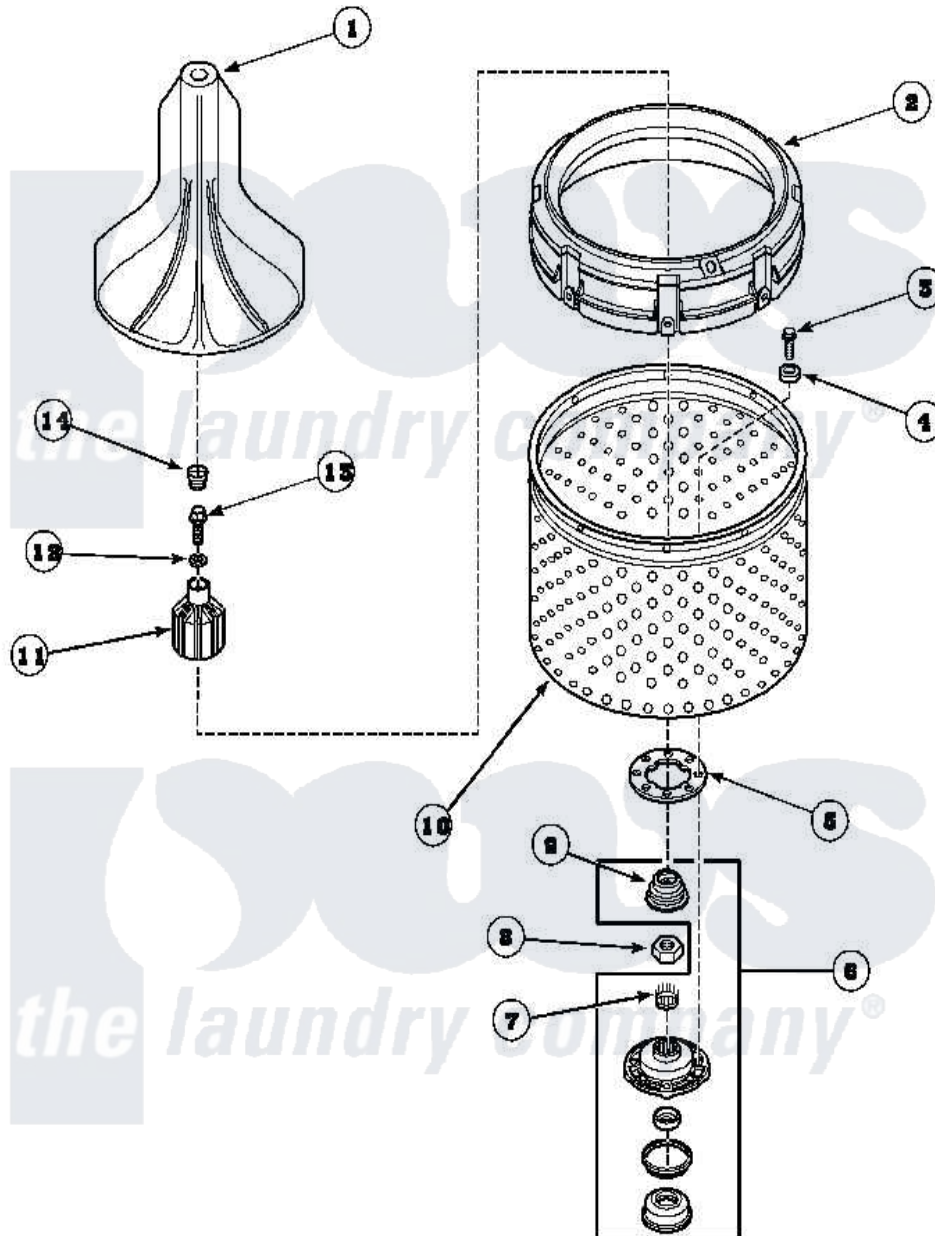

Amana LWS01AW (BOM: PLWS01AW) 02 - AGITATOR/DRIVE BELL/SEAL KIT/TUB & HUB

Amana Residential Amana LWS01AW (BOM: PLWS01AW) Washer Parts Parts Diagram 02 - AGITATOR/DRIVE BELL/SEAL KIT/TUB & HUB
 Click on the part number to view part

Item	Original Part Number	Replaced By	Status	Part Description
1	33514	40000501W		Agitator, Flex Vane
2	38378	39837		Assybalance Ring White
3	27202	W10116787		Screw
4	28094			Gasket
5	39122			Gasket, Washtub
6	646P3	R9900552		Hub And Seal
7	29728	40008301		Insert, Spline
8	Y29220	40016301		Nut, Lock
9	36425	40016101		Seal, Bell Drive
10	39252P			Wash Tub
11	36443P	R9900189		Kit, Drive Bell And Seal
12	36472			O-Ring
13	34288	40065102		Screw, Shoulder 1/4
14	36511	40008401		Plug, Bell