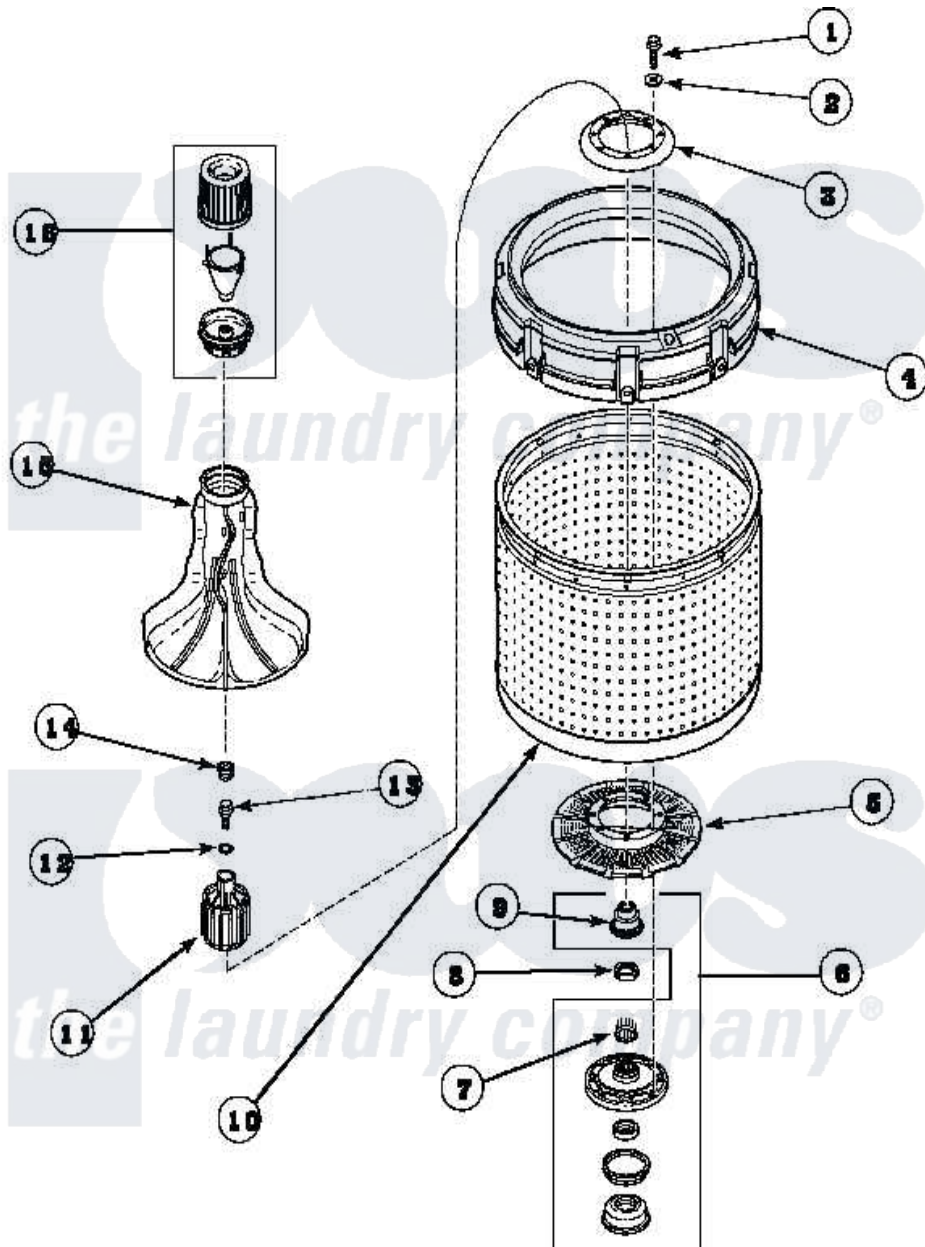

**Amana LWS01AW (BOM: PLWS01AW) 03 - AGITATOR/DRIVE BELL/SEAL KIT/TUB & HUB**

Amana Residential Amana LWS01AW (BOM: PLWS01AW) Washer Parts Parts Diagram 03 - AGITATOR/DRIVE BELL/SEAL KIT/TUB & HUB  
 Click on the part number to view part

Item	Original Part Number	Replaced By	Status	Part Description
1	27202	<a href="#">W10116787</a>		Screw
2	<a href="#">28094</a>			Gasket
4	38378	<a href="#">39837</a>		Assybalance Ring White
7	29728	<a href="#">40008301</a>		Insert, Spline
8	Y29220	<a href="#">40016301</a>		Nut, Lock
9	36425	<a href="#">40016101</a>		Seal, Bell Drive
12	<a href="#">36472</a>			O-Ring
13	34288	<a href="#">40065102</a>		Screw, Shoulder 1/4
14	36511	<a href="#">40008401</a>		Plug, Bell