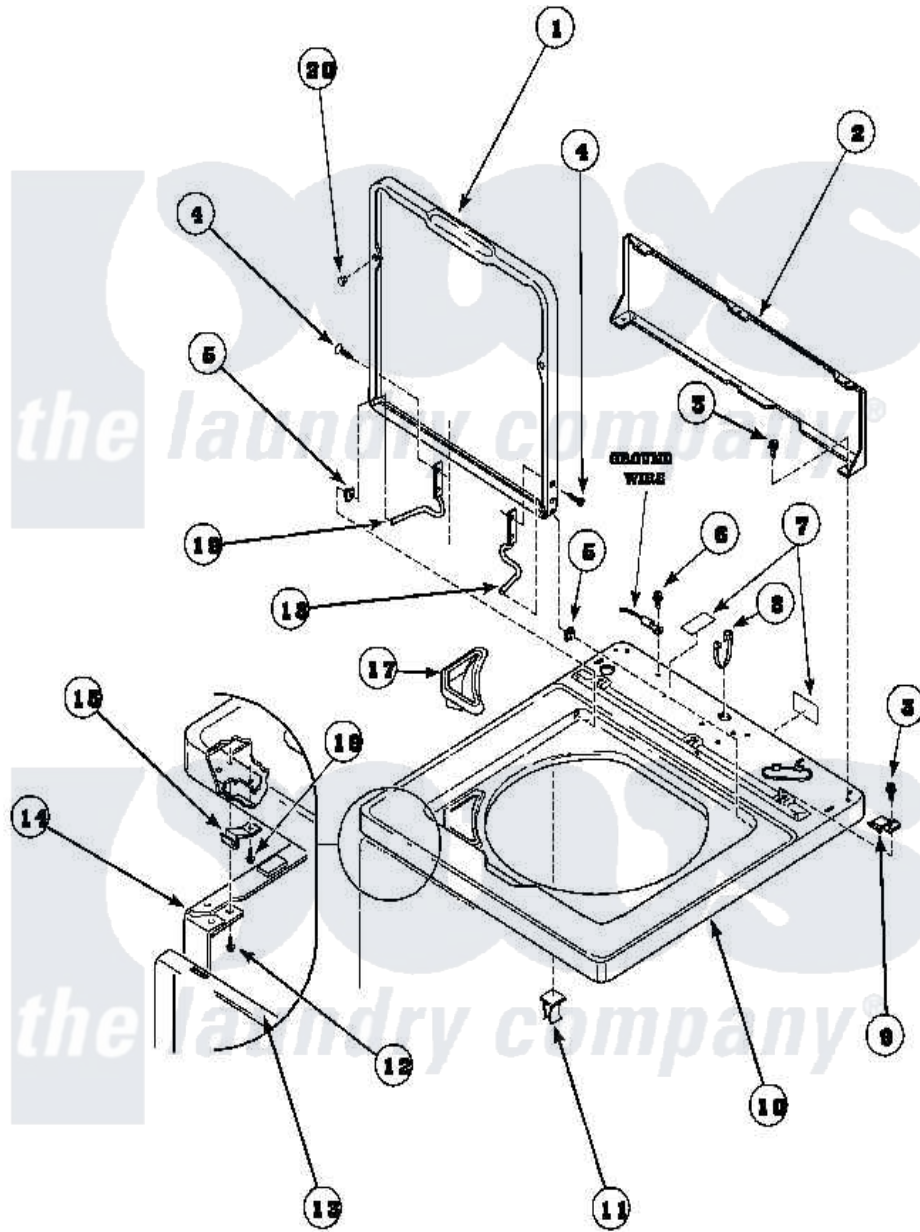

**Amana LWS01AW (BOM: PLWS01AW) 04 - CAB TOP/LOADING DR & CTRL HOOD REAR PAN**

Amana Residential Amana LWS01AW (BOM: PLWS01AW) Washer Parts Parts Diagram 04 - CAB TOP/LOADING DR & CTRL HOOD REAR PAN  
 Click on the part number to view part

Item	Original Part Number	Replaced By	Status	Part Description
1	37827P		Not Available	LOADING DOOR
2	<a href="#">37782</a>			Control Hood Back Panel
3	23962	<a href="#">W10116760</a>		Screw
4	34337	<a href="#">W10119828</a>		Screw, Lid Hinge Mounting
5	39039	<a href="#">40008201</a>		Bushing, Hinge
6	<a href="#">52909</a>			Screw, 10B-16 X 1/2 HeX
7	24903		Not Available	STICKER,DISCONNECT POW
8	21903	<a href="#">211881</a>		Grommet, Cord Part Not Used-Gas Models Only
9	35887	<a href="#">40063901</a>		Clip, Hold Down
10	37992P		Not Available	CABINET TOP
11	36519		Not Available	CLIP
12	Y31644	<a href="#">27001200</a>		Screw
13	38238P		Not Available	FRONT PANEL

14	34475P	Not Available	CABINET
15	38271	<a href="#">40034202</a>	Clip, Spring
16	501086	<a href="#">90767</a>	Screw, 8A X 3/8 HeX Washer Head Tapping
17	38382	<a href="#">40093901</a>	Dispenser, Bleach
18	<a href="#">36437</a>		Hinge, Lid R
19	<a href="#">36513</a>		Hinge, Left
20	21685	<a href="#">40038001</a>	Bumper