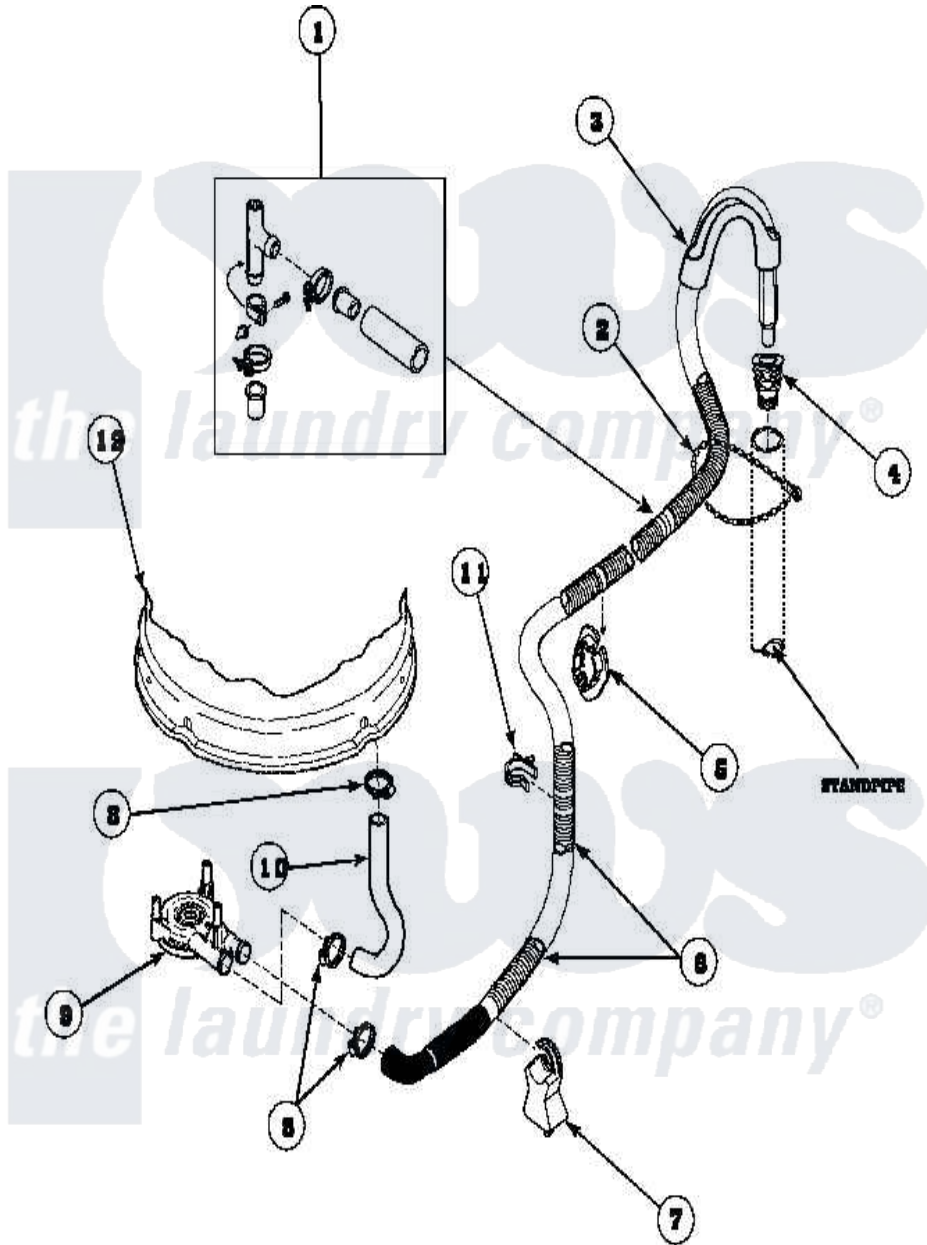

**Amana LWS01AW (BOM: PLWS01AW) 05 - DRAIN HOSE AND SIPHON BREAK**

Amana Residential Amana LWS01AW (BOM: PLWS01AW) Washer Parts Parts Diagram 05 - DRAIN HOSE AND SIPHON BREAK

Click on the part number to view part

Item	Original Part Number	Replaced By	Status	Part Description
1	562P3	<a href="#">76660</a>		Break-Sphn
2	33489	<a href="#">8539404</a>		Tie-Wire
3	33615	<a href="#">22003814</a>		Retainer, Drain Hose
5	<a href="#">32219</a>			Relief, Strain
6	38062	<a href="#">40053901</a>		Hose, Drain
7	38732	<a href="#">40044901</a>		Stand, Hose
8	36802	<a href="#">285655</a>		Clamp, Hose
9	36863P	<a href="#">27001233</a>		Pump
10	38351	<a href="#">40094201</a>		Hose, Tub To Pump
11	<a href="#">36014</a>			Clip, Retainer-Hose
12	<a href="#">37981P</a>			Tub-Outer-Short