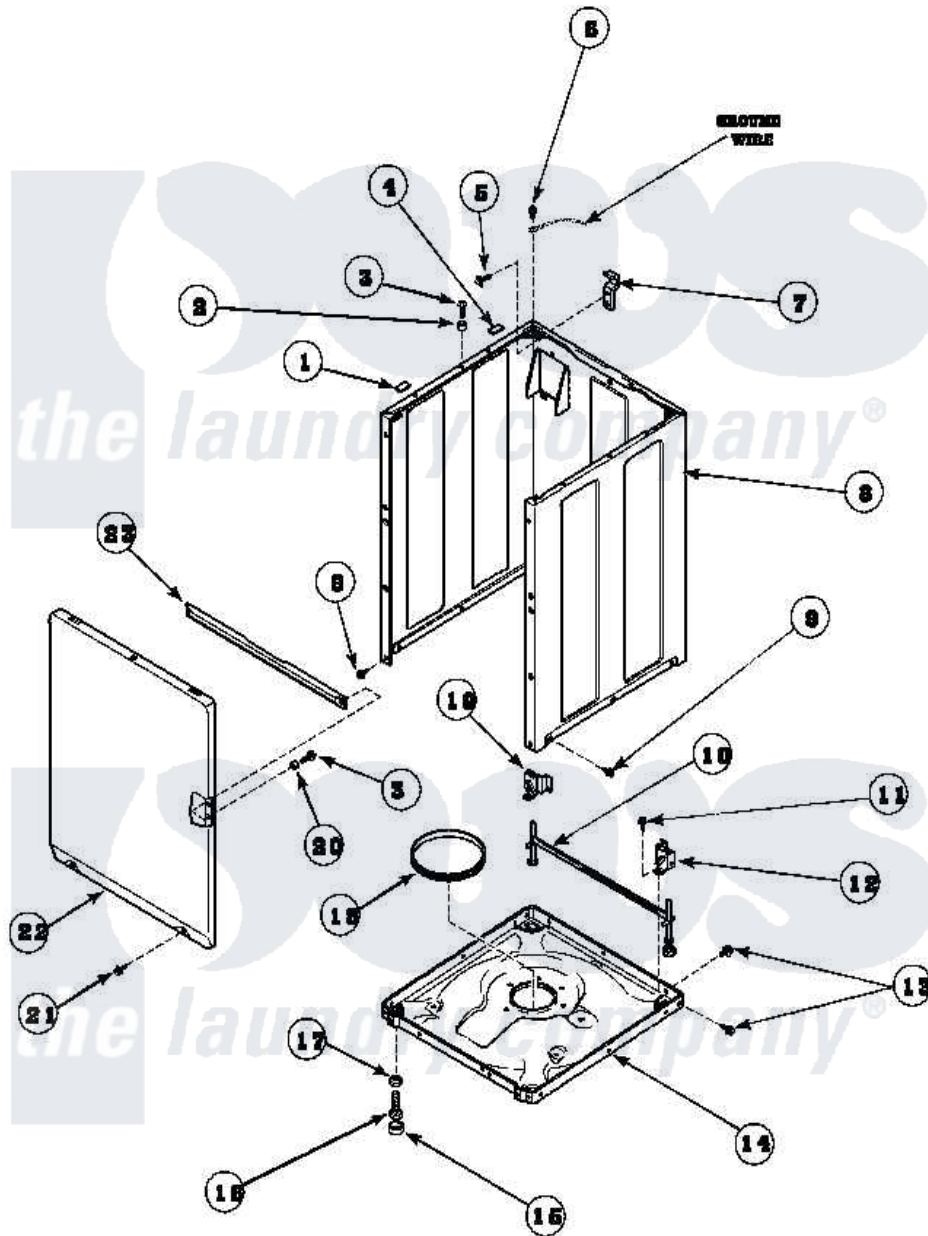

Amana LWS01AW (BOM: PLWS01AW) 06 - FRONT PANEL, BASE AND CABINET

Amana Residential Amana LWS01AW (BOM: PLWS01AW) Washer Parts Parts Diagram 06 - FRONT PANEL, BASE AND CABINET

[Click on the part number to view part](#)

Item	Original Part Number	Replaced By	Status	Part Description
1	Y56128			Pad, Bumper
2	56079	505187		Locator, Panel
3	32671	Y014874		Screw, Idler Arm And Sleeve
4	36226			Pad, Bumper .25
5	34499		Not Available	SCREW, No.10B X 1/4 TAP IN HX
6	51784		Not Available	SCREW,10B-16 X 1/2 HEX
7	Y27103			Hinge, Hold-Down Lug
8	34475P		Not Available	CABINET
9	27196	27001200		Screw
10	34443			Assembly, Leg And Stabilier
11	35148		Not Available	SCREW,1/4-14 X 3/8 HX HD
12	36036		Not Available	BRACKET,SLL-RIGHT
13	35148		Not Available	SCREW,1/4-14 X 3/8 HX HD
14	37807	39788		Assembly- Base

15	34318	40016001	Foot, Rubber
16	Y34319	22003428	Leg, Adjustable
17	Y21899	40038101	Nut, Leg
18	37937	40037401	Ring, Friction
19	36037		Bracket, SII-Left
20	28102		Locator, Panel
21	38272	40034101	Screw, No.12bx1/2
22	38238P	Not Available	FRONT PANEL
23	Y35097	Not Available	BRACE, FRT PNL