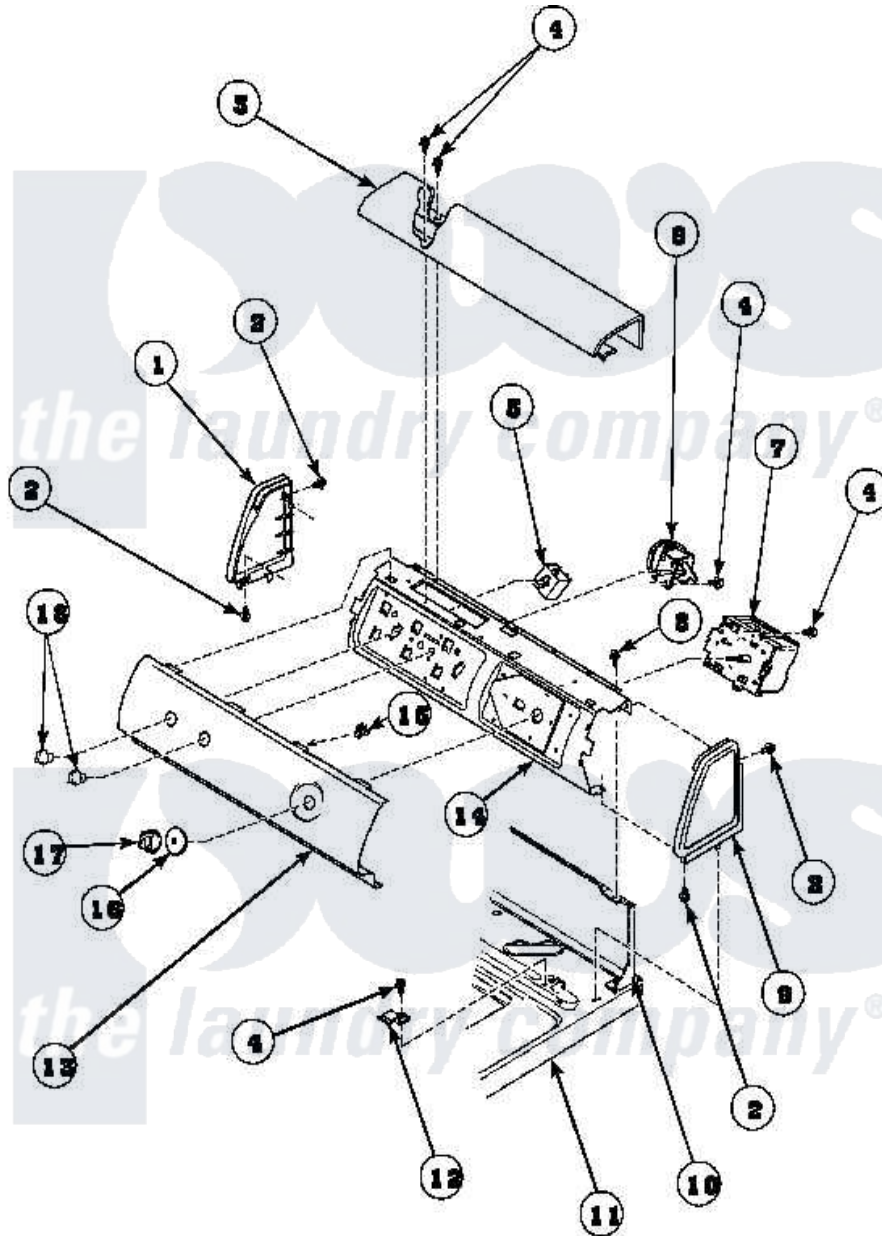

Amana LWS01AW (BOM: PLWS01AW) 07 - GRAPHIC PANEL, CTRL MTG PLATE AND CTRLS

Amana Residential Amana LWS01AW (BOM: PLWS01AW) Washer Parts Parts Diagram 07 - GRAPHIC PANEL, CTRL MTG PLATE AND CTRLS

Click on the part number to view part

Item	Original Part Number	Replaced By	Status	Part Description
1	Y504009	40012702W		Endcap
2	501086	90767		Screw, 8A X 3/8 HeX Washer Head Tapping
3	38231		Not Available	TOP COVER
4	23962	W10116760		Screw
5	35115			Switch, TemPerature 3 P
6	39035			Switch, Pressure-Var
7	37929			Timer, 115V/60Hz 3 CYC
8	34904	489355		Screw, 8 X 1/2
9	Y504008		Not Available	END CAP RIGHT (ADD LETTER L-L, W-W TO PART N
10	37782			Control Hood Back Panel
11	37992P		Not Available	CABINET TOP
12	35887	40063901		Clip, Hold Down
13	38887		Not Available	GRAPHIC PANEL MODELS

13	38887	Not Available	LWS01Ax
14	38171	Not Available	PANEL, CONTROL SUPPORT
15	Y00161	B5733302	Clip, Ground
16	38841W	Not Available	SKIRT, TIMER KNOB
17	33898	Not Available	TIMER KNOB WHITE
18	33688	36701W	Knob