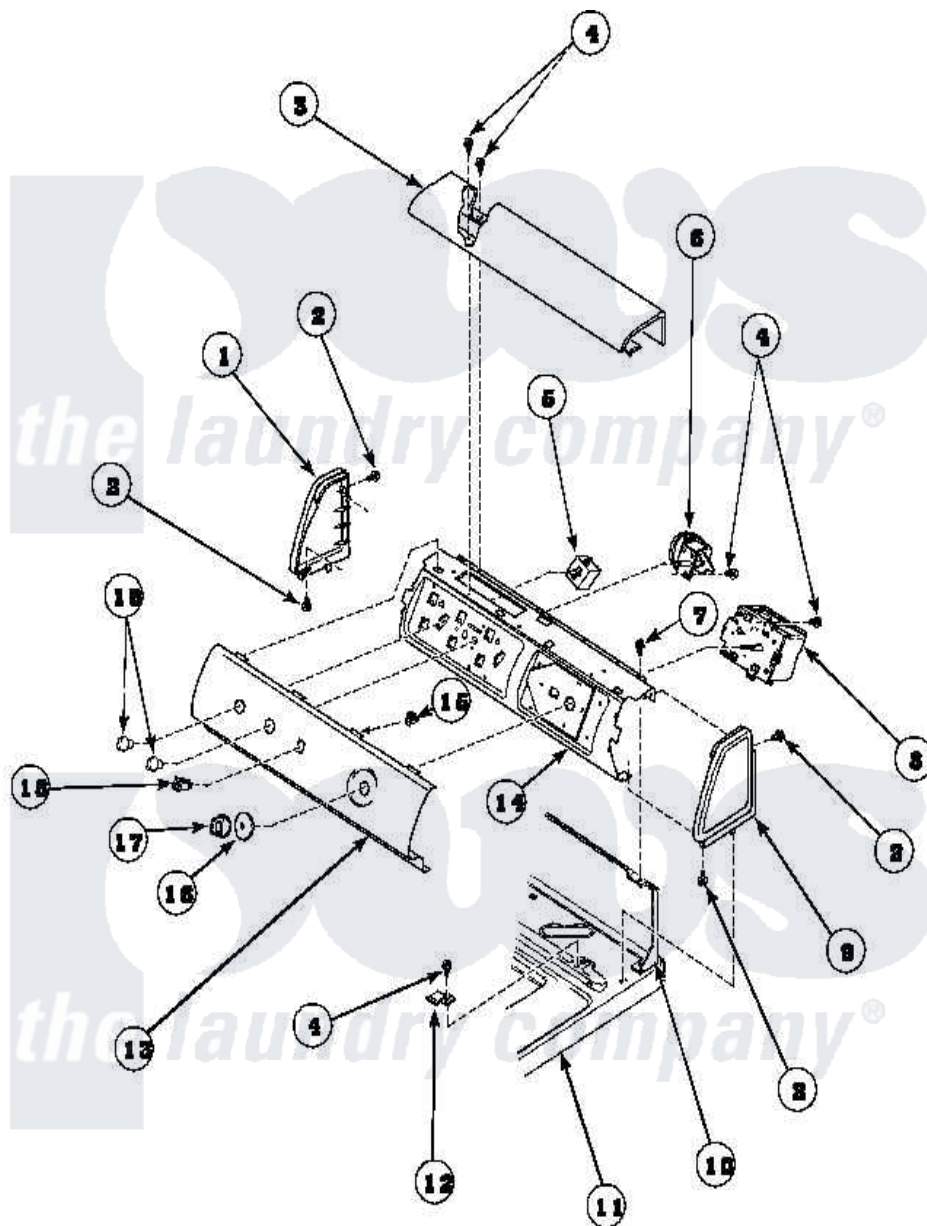

Amana LWS01AW (BOM: PLWS01AW) 08 - GRAPHIC PANEL, CTRL MTG PLATE AND CTRLS

Amana Residential Amana LWS01AW (BOM: PLWS01AW) Washer Parts Parts Diagram 08 - GRAPHIC PANEL, CTRL MTG PLATE AND CTRLS

Click on the part number to view part

Item	Original Part Number	Replaced By	Status	Part Description
1	Y504009	<a href="#">40012702W</a>		Endcap
2	501086	<a href="#">90767</a>		Screw, 8A X 3/8 HeX Washer Head Tapping
3	38231		Not Available	TOP COVER
4	23962	<a href="#">W10116760</a>		Screw
7	34904	<a href="#">489355</a>		Screw, 8 X 1/2
9	Y504008		Not Available	END CAP RIGHT (ADD LETTER L-L, W-W TO PART N
10	<a href="#">37782</a>			Control Hood Back Panel
11	37992P		Not Available	CABINET TOP
12	35887	<a href="#">40063901</a>		Clip, Hold Down
14	38171		Not Available	PANEL, CONTROL SUPPORT
15	Y00161	<a href="#">B5733302</a>		Clip, Ground
17	33898		Not Available	TIMER KNOB WHITE
19	33688	<a href="#">36701W</a>		Knob