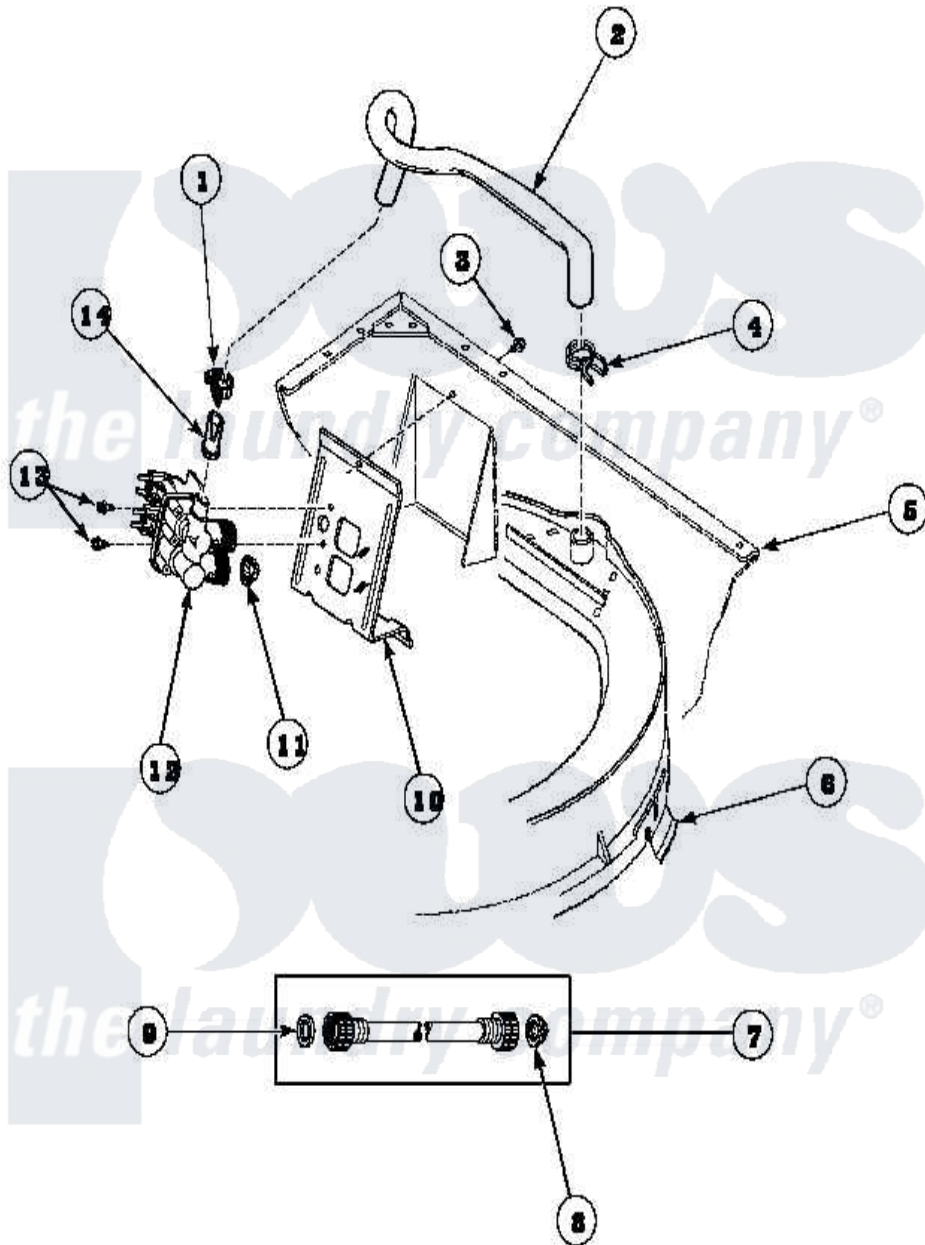

Amana LWS01AW (BOM: PLWS01AW) 09 - INLET/FILL HOSE/MIXING VLV & MTG BRKT

Amana Residential Amana LWS01AW (BOM: PLWS01AW) Washer Parts Parts Diagram 09 - INLET/FILL HOSE/MIXING VLV & MTG BRKT
 Click on the part number to view part

Item	Original Part Number	Replaced By	Status	Part Description
1	36801	596669		Clamp, Manifold
2	38155			Hose, Mix Valve To TU
3	503661	27001200		Screw
4	29210			Hose Clamp
5	34475P		Not Available	CABINET
6	38379			Cover, Outer Tub
7	20618	21001467		Hose- 10'
"	28330P	202860		Inlet Hose Assembly
"	20617		Not Available	HOSE, INLET (8 FT)
8	28605	22002960		Strainer, Washer Inlet
9	20290	Y013783		Washer, Inlet Hose
10	34972	39407		Bracket, Valve
11	24122	22002960		Strainer, Washer Inlet
12	38495	R0131578		Valve-Inlet
13	501086	00767		Screw, 8A X 3/8 HeX Washer