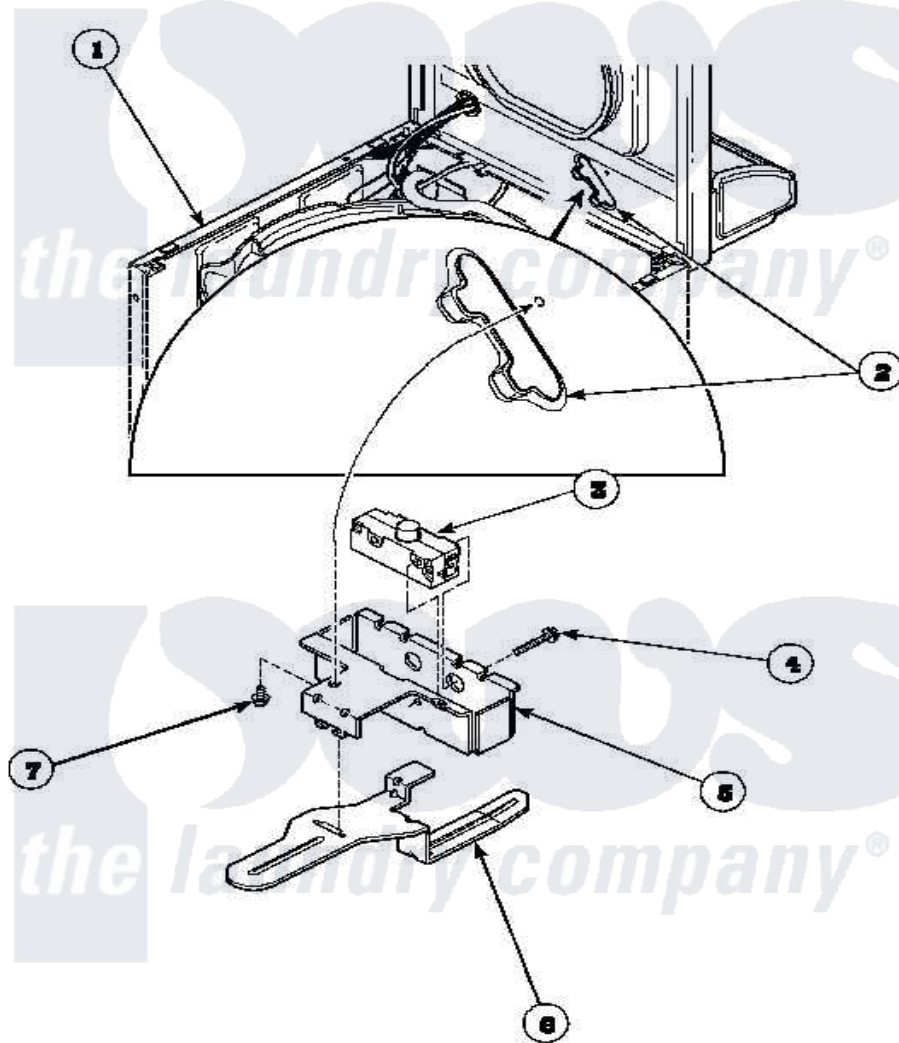

Amana LWS01AW (BOM: PLWS01AW) 10 - LOADING DOOR SWITCH

Amana Residential Amana LWS01AW (BOM: PLWS01AW) Washer Parts Parts Diagram 10 - LOADING DOOR SWITCH

[Click on the part number to view part](#)

Item	Original Part Number	Replaced By	Status	Part Description
1	34475P		Not Available	CABINET
2	37992P		Not Available	CABINET TOP
3	33445	27001095		Switch, Lid
4	36510			Screw
5	37629	40009801		Holder, Lid Switch
6	37630	40009701		Arm, Lid Switch
7	23962	W10116760		Screw