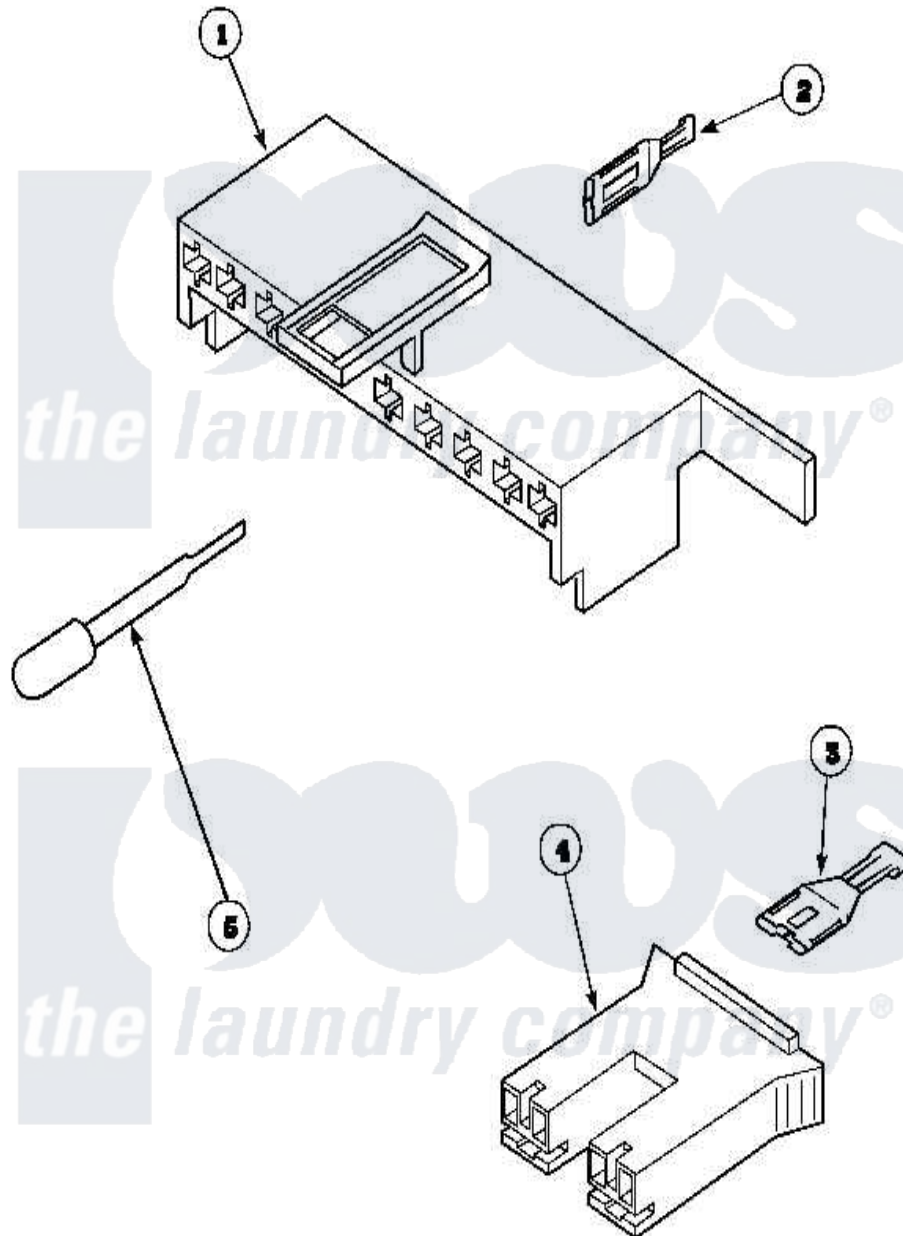

Amana LWS01AW (BOM: PLWS01AW) 11 - MIX VLV/MTR CONN BLKS TERM & EXTRACTOR

Amana Residential Amana LWS01AW (BOM: PLWS01AW) Washer Parts Parts Diagram 11 - MIX VLV/MTR CONN BLKS TERM & EXTRACTOR
 Click on the part number to view part

Item	Original Part Number	Replaced By	Status	Part Description
1	34677			10 Circuit Plug
2	Y00188			Molex Terminal
3	Y00121		Not Available	SPADE TERMINAL(12 GAUGE) (1/4 INCH-(2) 18 GAUGE WIRES O
4	34676			Plug
"	34675		Not Available	PLUG
5	283P4			Terminal Extractor Tool
NI	38772			Assembly, Wire Harness-BA
"	38657			Assembly, Wiring Harness