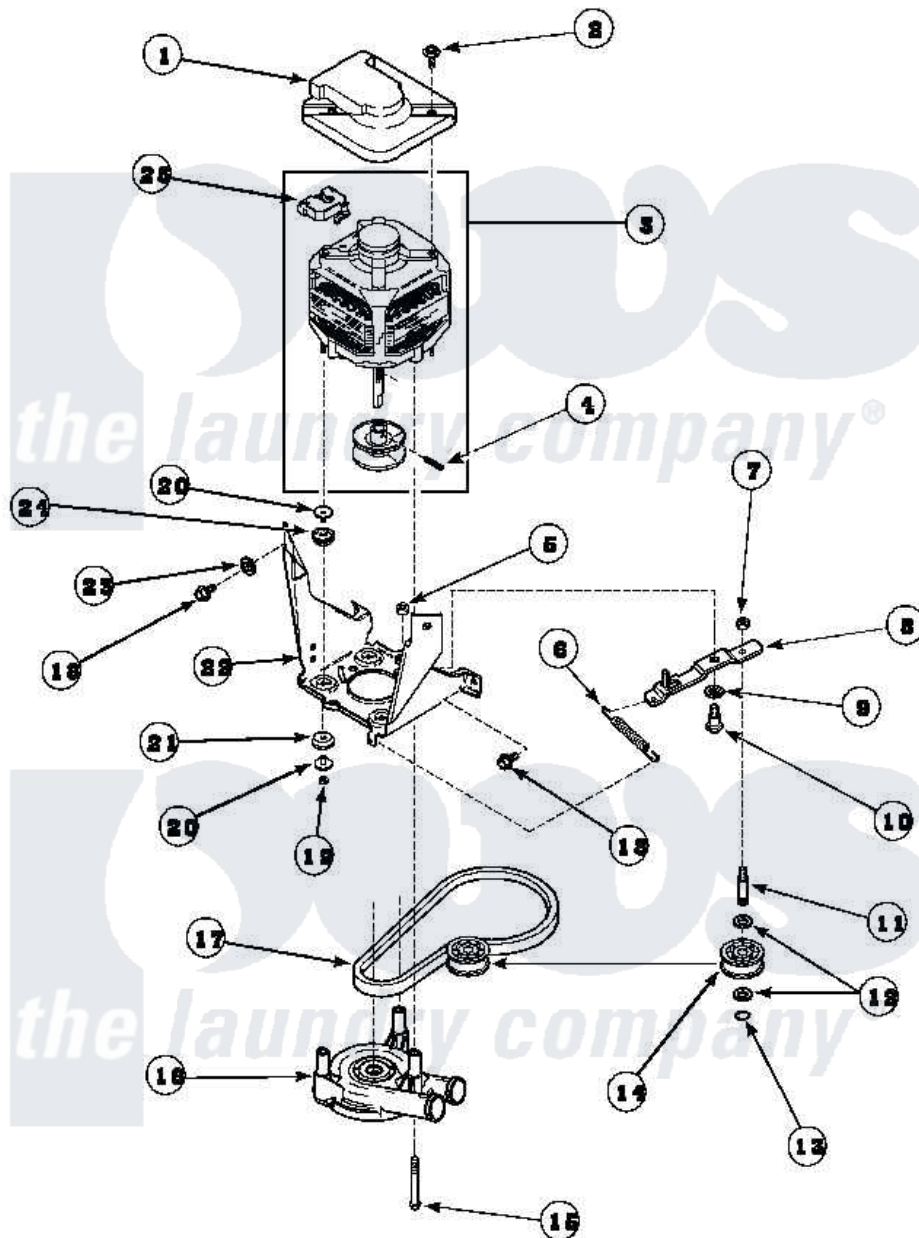

Amana LWS01AW (BOM: PLWS01AW) 12 - MOTOR, MTG BRKT, BELT, PUMP & IDLER ASSY

Amana Residential Amana LWS01AW (BOM: PLWS01AW) Washer Parts Diagram 12 - MOTOR, MTG BRKT, BELT, PUMP & IDLER ASSY
 Click on the part number to view part

Item	Original Part Number	Replaced By	Status	Part Description
1	34754	40112301		Shield, Motor
2	36639	4312464		Screw
3	38036	27001215		Motor W/Pulley
4	10416			Pin, Roll
5	52566	27001225		Nut, Jam Mid Lock 1/4-20
6	38012	40061401		Spring, Idler Lever
7	28803	2221070		Clamp, Nylon
8	38011	40041002		Lever, Idler
9	81392	40054701		Washer
10	27229	40038901		Screw, 1/4-20
11	38228	56461		Shaft
12	52549			Washer, 501 ID X3/4 Odx
13	23748			Ring, Retaining
14	38225	40045001		Idler Pulley Assembly
15	Y34565	40063701		Screw, 10-16 x 1.75

16	36863P	27001233	Pump
17	37820	27001007	Belt, Spin
18	35369	40128701	Screw, 5/16-18 X .50
19	35423	3400029	Nut, Adapter Plate
20	38325	40053701	Post, Isolator
21	38396	40054301	Mount, Motor Lower
22	37445	Not Available	MOTOR MOUNTING BRACKET
23	37772	Not Available	WASHER, ALUMINUM .34X
24	38395	40053801	Mount, Motor Upper
25	35632	Not Available	SWITCH, MOTOR