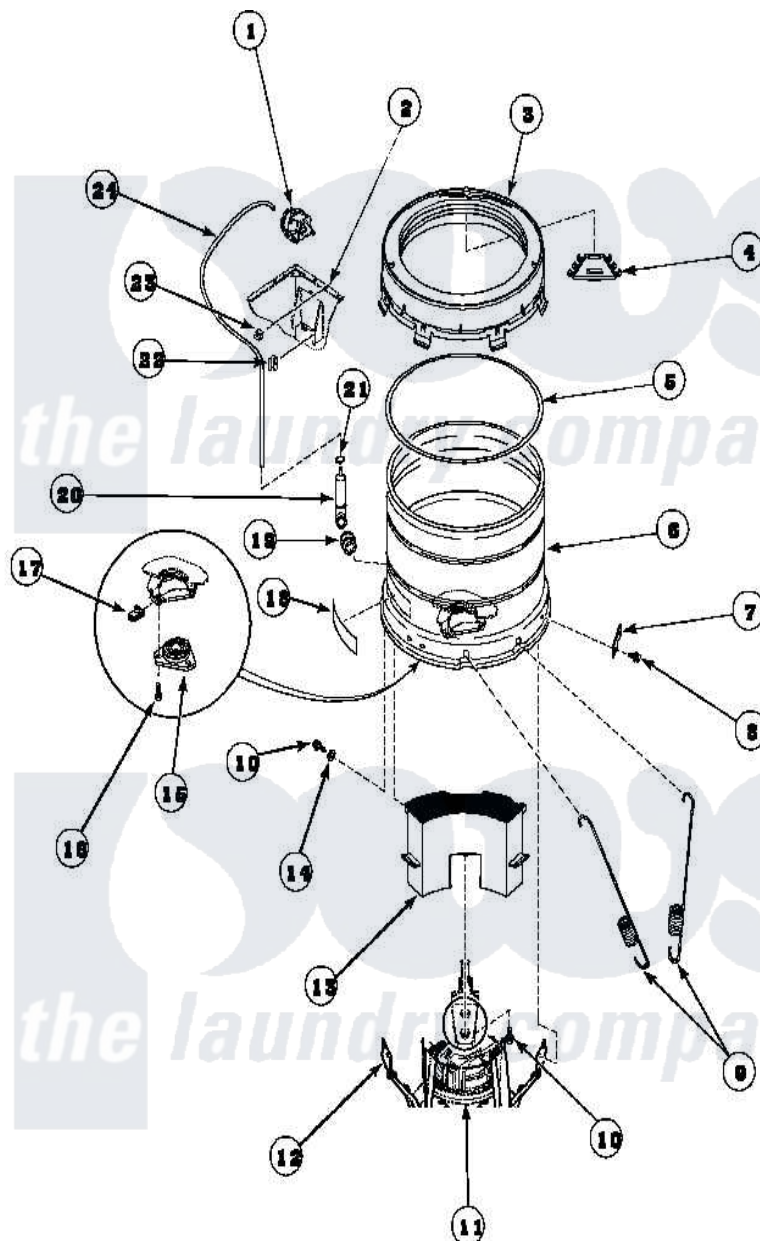

Amana LWS01AW (BOM: PLWS01AW) 13 - OUTER TUB/COVER/PRESS HOSE & CTRWGT

Amana Residential Amana LWS01AW (BOM: PLWS01AW) Washer Parts Parts Diagram 13 - OUTER TUB/COVER/PRESS HOSE & CTRWGT
 Click on the part number to view part

Item	Original Part Number	Replaced By	Status	Part Description
1	39035			Switch, Pressure-Var
2	34475P		Not Available	CABINET
3	38379			Cover, Outer Tub
4	39079		Not Available	CHANNEL, WATER
5	38359			Gasket, Tub Cover Large
6	37981P			Tub-Outer-Short
7	27926			Plate, Leg .063
8	35369	40128701		Screw, 5/16-18 X .50
9	37576			Spring, Leg-Short Tub
10	37766	40064301		Screw, 1/4-15 x 3/4 Hex
11	38826P	12002178		Transmison
12	39254			Assembly, Weld And Bearing
13	38769			Assembly, Counterweight
14	37767	60096-8		Rail Shelf Support
15	27182	40004201P		Main Bearing Assembly

16	36991	3400500	Bolt, 3405245 5/16-18 X 3/4
17	27222		Nut, Retainer 5/16-18
18	500049	Not Available	STICKER
19	29175	40037801	Grommet
20	30907	40008501	Assembly, Pressure Bulb
21	Y22294	596669	Clamp, Manifold
22	36985	Not Available	CLIP, HOSE
23	21036		Clip, Cable
24	29213	39125	Tubing 31