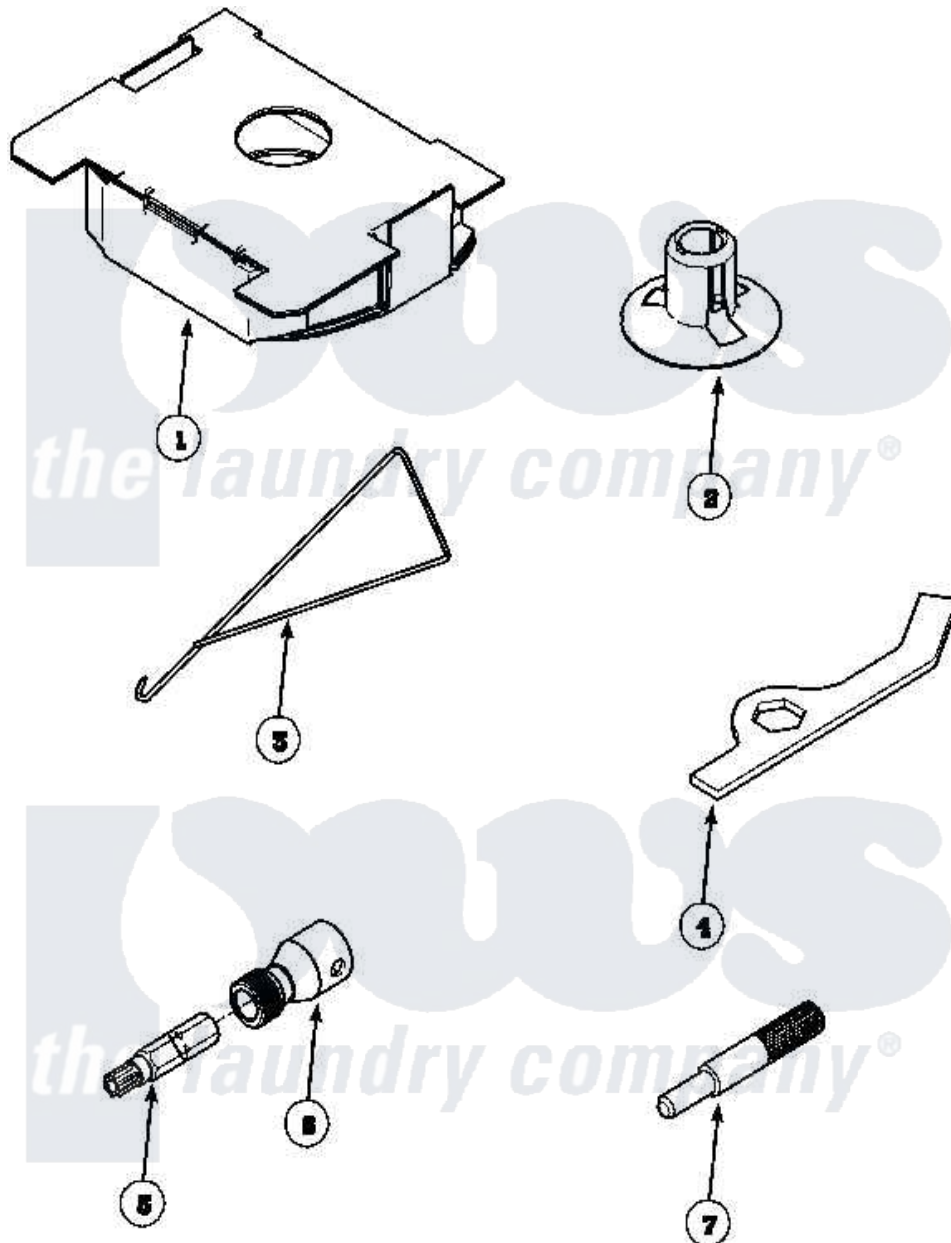

Amana LWS01AW (BOM: PLWS01AW) 15 - SPECIAL TOOLS

Amana Residential Amana LWS01AW (BOM: PLWS01AW) Washer Parts Parts Diagram 15 - SPECIAL TOOLS
 Click on the part number to view part

Item	Original Part Number	Replaced By	Status	Part Description
1	38039	27001185		Brace- Shp
2	38149	27001185		Brace- Shp
3	289P4	321P4		Hook, Spring
4	306P4			Hex Wrench
5	282P4			T25 Tamper Resistant Bit
6	24161			Torx Bit Holder
7	305P4		Not Available	TOOL, TRANSMISSION PI