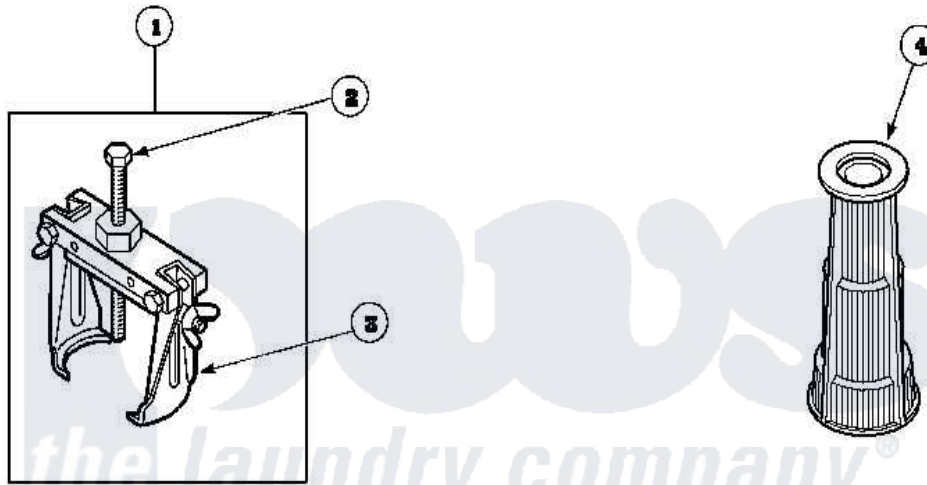

Amana LWS01AW (BOM: PLWS01AW) 16 - SPECIAL TOOLS

Amana Residential Amana LWS01AW (BOM: PLWS01AW) Washer Parts Parts Diagram 16 - SPECIAL TOOLS
 Click on the part number to view part

| Item | Original Part Number | Replaced By | Status | Part Description |
|------|------------------------|-------------|--------|-----------------------|
| 1 | 294P4 | | | Bell Tool |
| 2 | 294P4B | | | Drive Bell Bolt |
| 3 | 294P4A | | | Jaw, Drive Bell Tool |
| 4 | 293P4 | | | Seal Tool |
| 5 | 273P4 | | | Tub Cover Gasket Tool |
| 6 | 254P4P | | | Agitator Hooks |