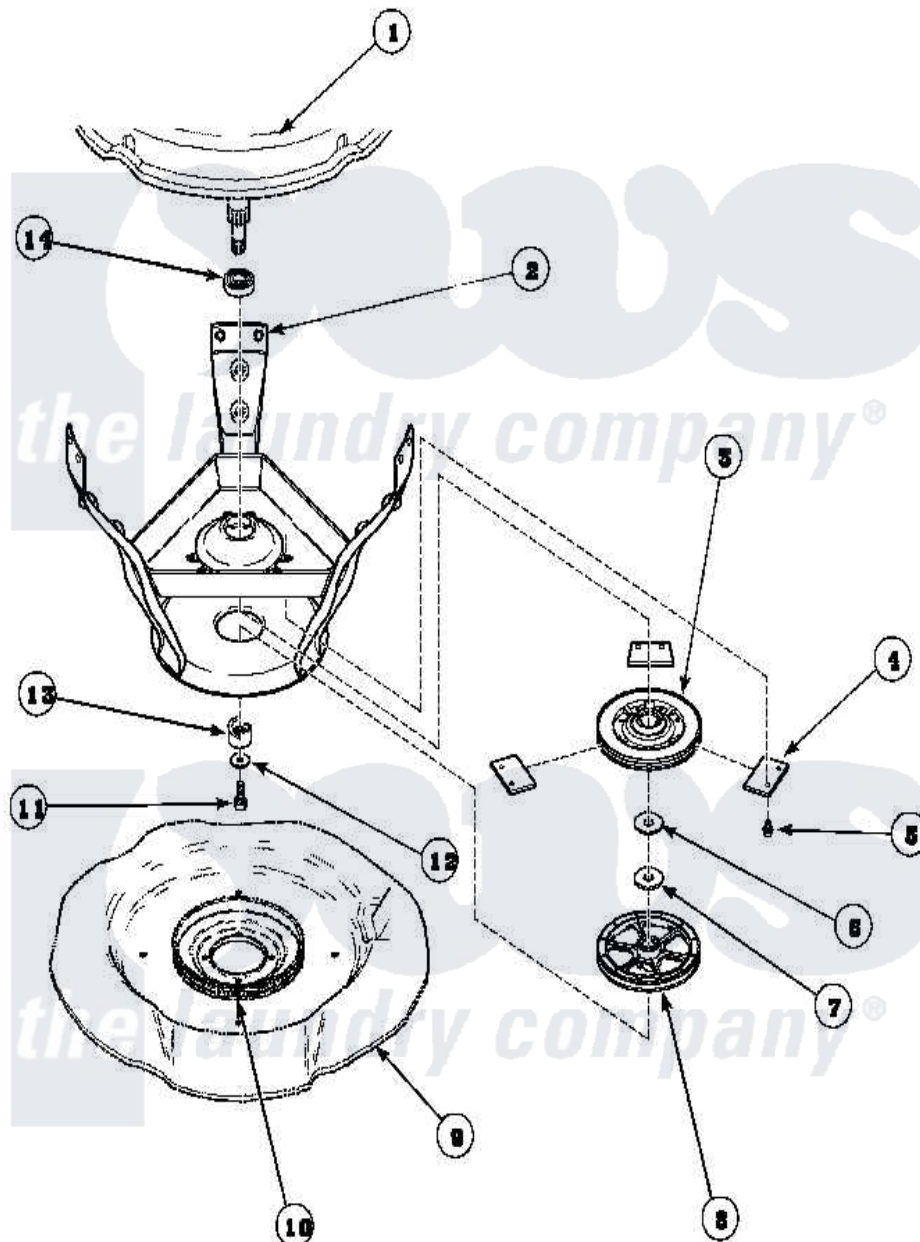

Amana LWS01AW (BOM: PLWS01AW) 18 - WELDMENT & BEARING ASSY, BRAKE & PULLEY

Amana [Residential Amana LWS01AW \(BOM: PLWS01AW\) Washer Parts](#) Parts Diagram 18 - WELDMENT & BEARING ASSY, BRAKE & PULLEY
 Click on the part number to view part

Item	Original Part Number	Replaced By	Status	Part Description
1	37981P			Tub-Outer-Short
2	39254			Assembly, Weld And Bearing
3	38505	R9900474		Brake Assembly
4	637P3	R0000014		Kit, Brake Pad
5	37836	40064401		Screw
6	35535	40065701		Washer, 2 Odx.63 ID
7	27015	40063201		Washer, Flat
8	Y38007	40047202		Pulley, Spin
9	37807	39788		Assembly- Base
10	37937	40037401		Ring, Friction
11	27220	40063401		Screw, 1/4-20 x 5/8 Hex
12	26509	40041501		Washer
13	Y38008	40047402		Helix, Plastic
14	28944R	40004001		Bearing, Main