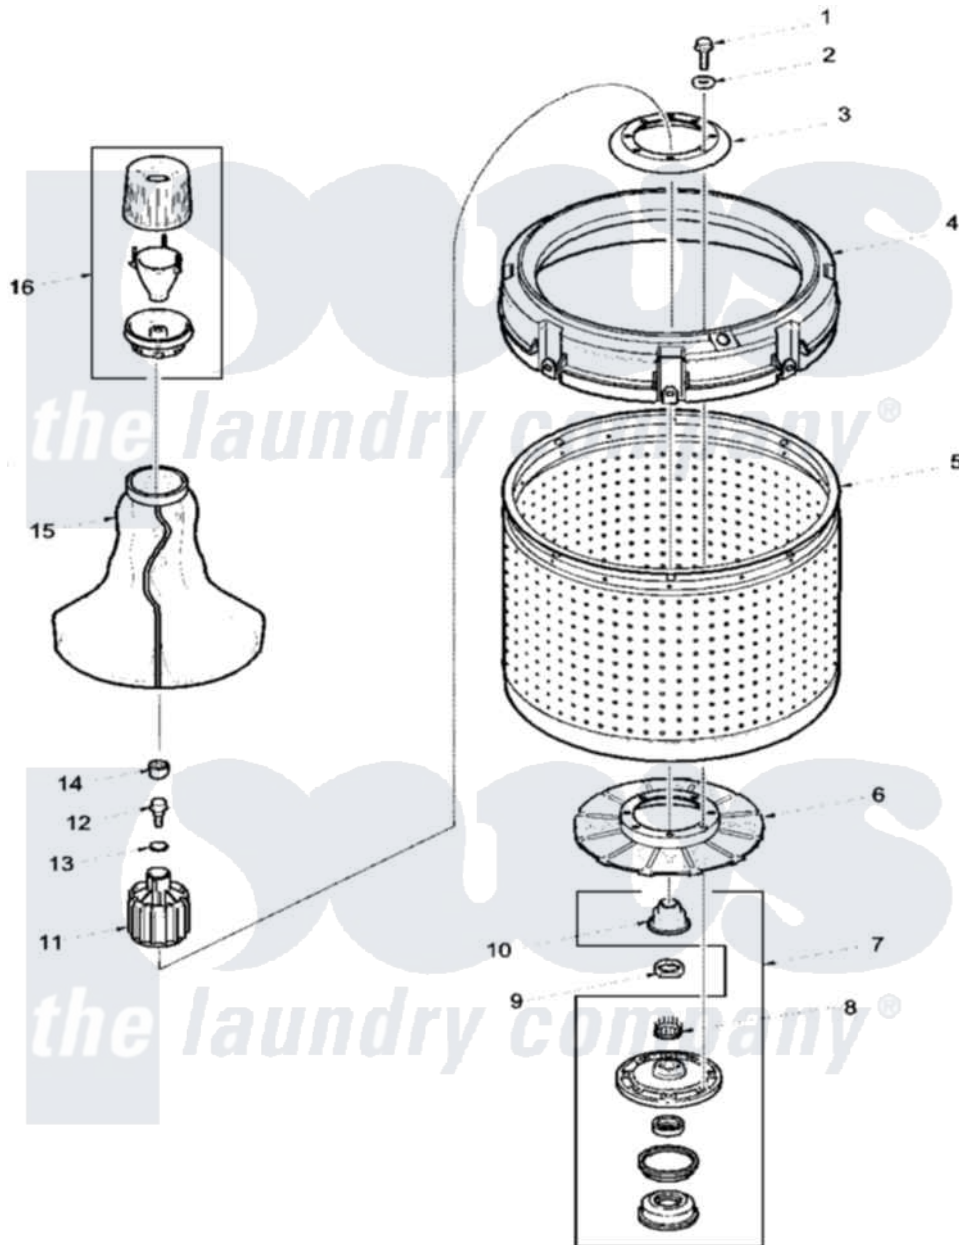

# Amana LWS04AW (BOM: PLWS04AW) 01 - Agitator, Drive Bell, Washtub and Hub

Amana Residential Amana LWS04AW (BOM: PLWS04AW) Washer Parts Parts Diagram 01 - Agitator, Drive Bell, Washtub and Hub

[Click on the part number to view part](#)

Item	Original Part Number	Replaced By	Status	Part Description
1	27202	<a href="#">W10116787</a>		Screw
2	<a href="#">28094</a>			Gasket
3	39113	<a href="#">R9900144</a>		Kit- Wash
4	38378	<a href="#">39837</a>		Assybalance Ring White
5	<a href="#">39248P</a>			Wash Tub
6	39112	<a href="#">39371</a>		Filter Lin
7	646P3	<a href="#">R9900552</a>		Hub And Seal
8	29728	<a href="#">40008301</a>		Insert, Spline
9	Y29220	<a href="#">40016301</a>		Nut, Lock
10	36425	<a href="#">40016101</a>		Seal, Bell Drive
11	36443P	<a href="#">R9900189</a>		Kit, Drive Bell And Seal
12	34288	<a href="#">40065102</a>		Screw, Shoulder 1/4
13	<a href="#">36472</a>			O-Ring
14	36511	<a href="#">40008401</a>		Plug, Bell
15	33174	<a href="#">40000501W</a>		Agitator, Flex Vane