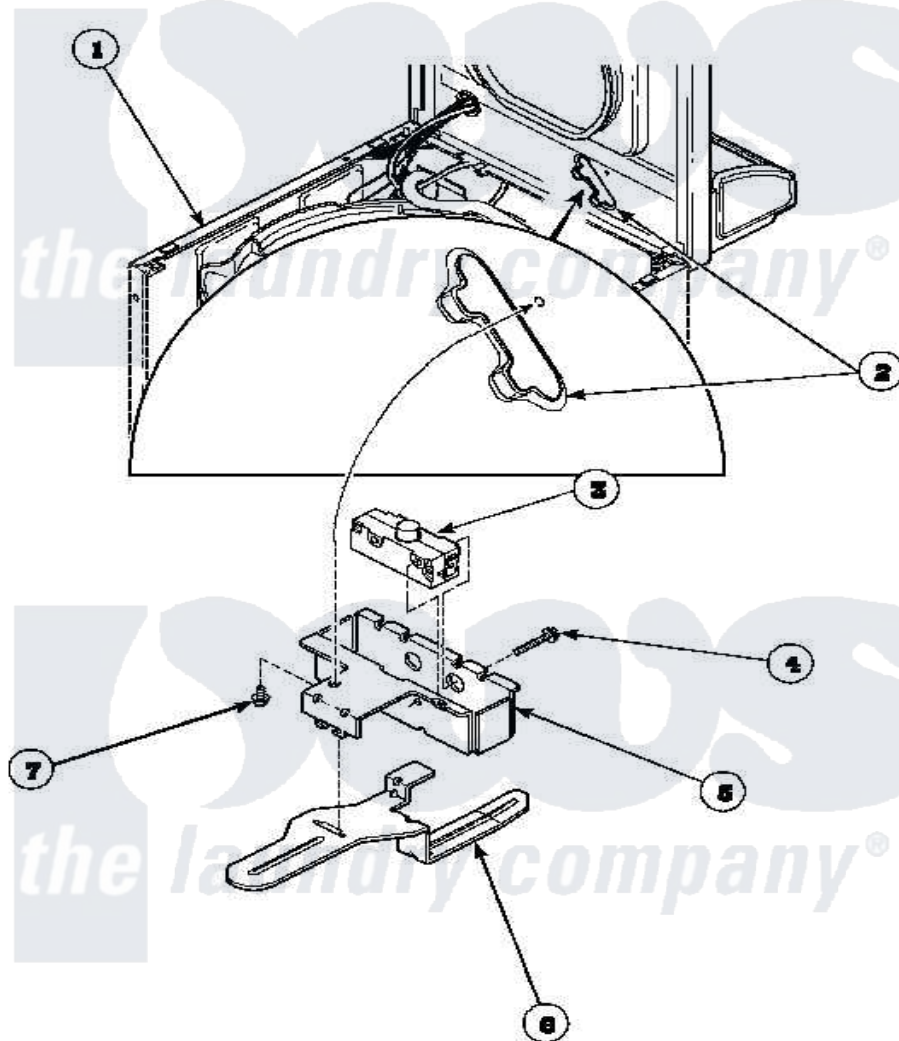

Amana LWS16AW (BOM: PLWS16AW) 10 - LOADING DOOR SWITCH

Amana Residential Amana LWS16AW (BOM: PLWS16AW) Washer Parts Parts Diagram 10 - LOADING DOOR SWITCH

[Click on the part number to view part](#)

Item	Original Part Number	Replaced By	Status	Part Description
1	34475P		Not Available	CABINET
2	37992P		Not Available	CABINET TOP
3	33445	27001095		Switch, Lid
4	36510			Screw
5	37629	40009801		Holder, Lid Switch
6	37630	40009701		Arm, Lid Switch
7	23962	W10116760		Screw