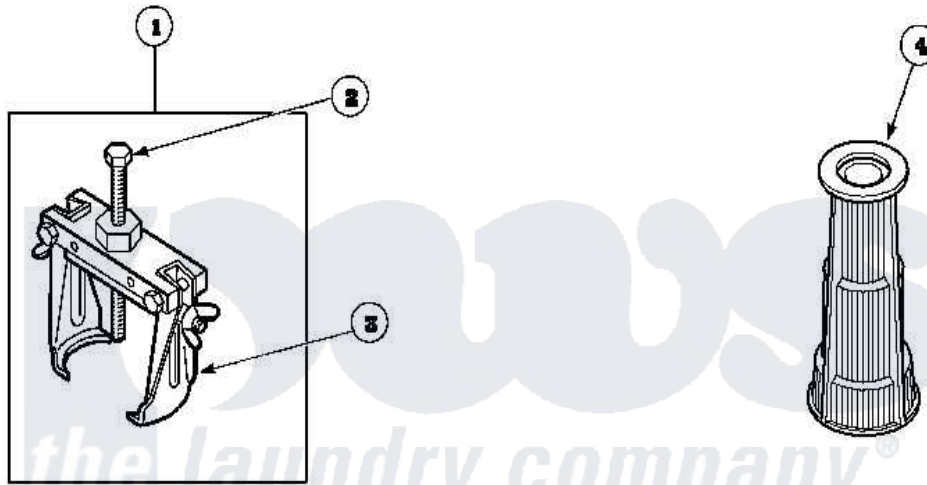

Amana LWS16AW (BOM: PLWS16AW) 16 - SPECIAL TOOLS

Amana Residential Amana LWS16AW (BOM: PLWS16AW) Washer Parts Diagram 16 - SPECIAL TOOLS
 Click on the part number to view part

Item	Original Part Number	Replaced By	Status	Part Description
1	294P4			Bell Tool
2	294P4B			Drive Bell Bolt
3	294P4A			Jaw, Drive Bell Tool
4	293P4			Seal Tool
5	273P4			Tub Cover Gasket Tool
6	254P4P			Agitator Hooks