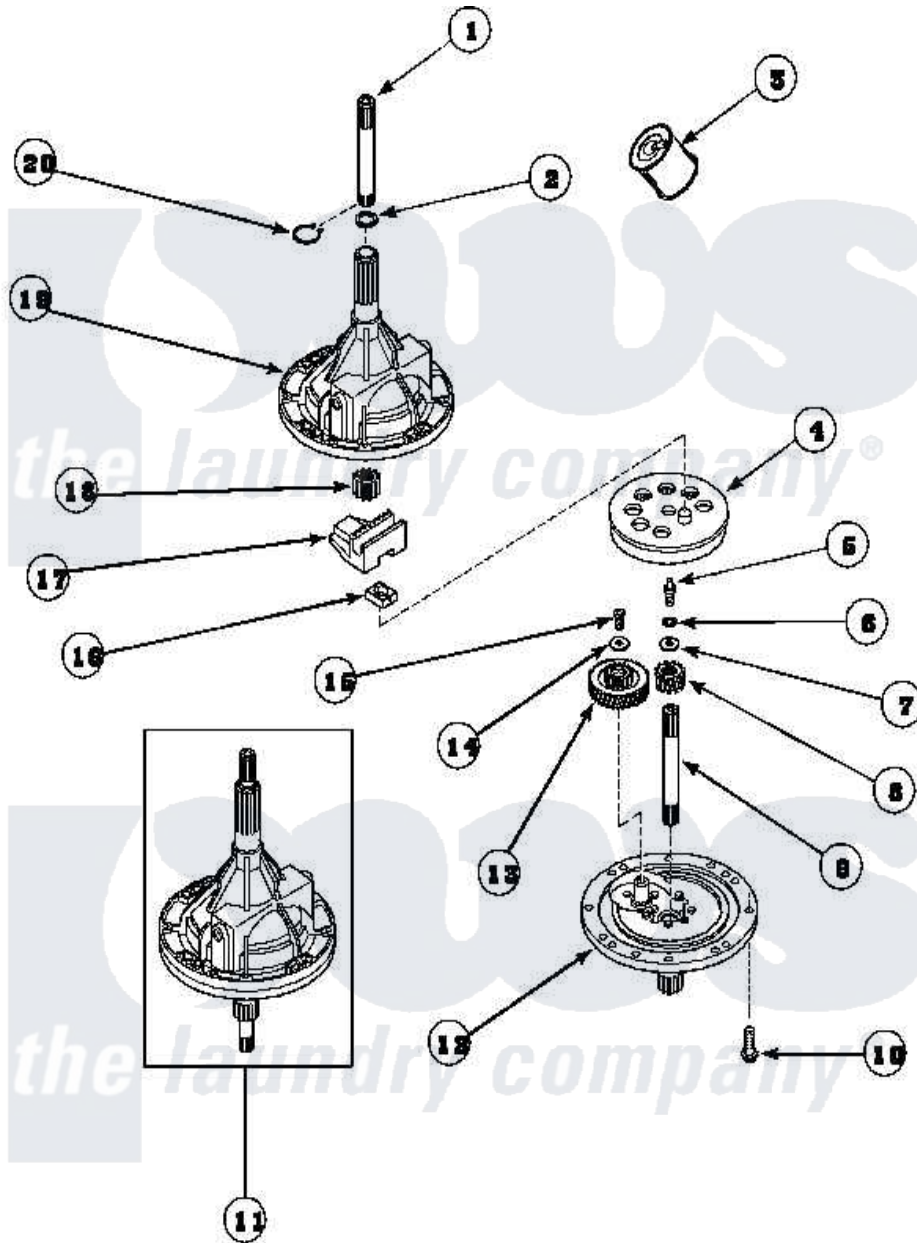

Amana LWS17AW (BOM: PLWS17AW) 01 - 38826P TRANSMISSION ASSY

Amana Residential Amana LWS17AW (BOM: PLWS17AW) Washer Parts Parts Diagram 01 - 38826P TRANSMISSION ASSY

Click on the part number to view part

Item	Original Part Number	Replaced By	Status	Part Description
1	Y36570			Shaft, Output
2	35092			Washer, 3628id X 1.00 X .056
3	27243P			Oil, CW Transmission F-
4	26577			Assembly, Gear And Stud
5	27030		Not Available	SCREW, 1/4-20 SPECIAL
6	21456			Lockwasher, 1/4 Intshkp
7	26509	40041501		Washer
8	37406			Pinion, Drive
9	38268			Shaft, Input
10	32814		Not Available	SCREW, 1/4-20X7/8 SERRA
11	38826P	12002178		Transmison
12	Y37471			Assembly, Transmission Cover
13	37403			Gear, Reduction
14	29260		Not Available	WASHER
15	29273			Screw, 1/4-20 X 3/8

16	26493		Slide
17	Y31526		Rack
18	27003		Pinion, Agitator
19	33223	Not Available	ASSY, TRANSMISSION CASE
20	27197		Ring, Retaining
NI	37577P	Not Available	SEALANT