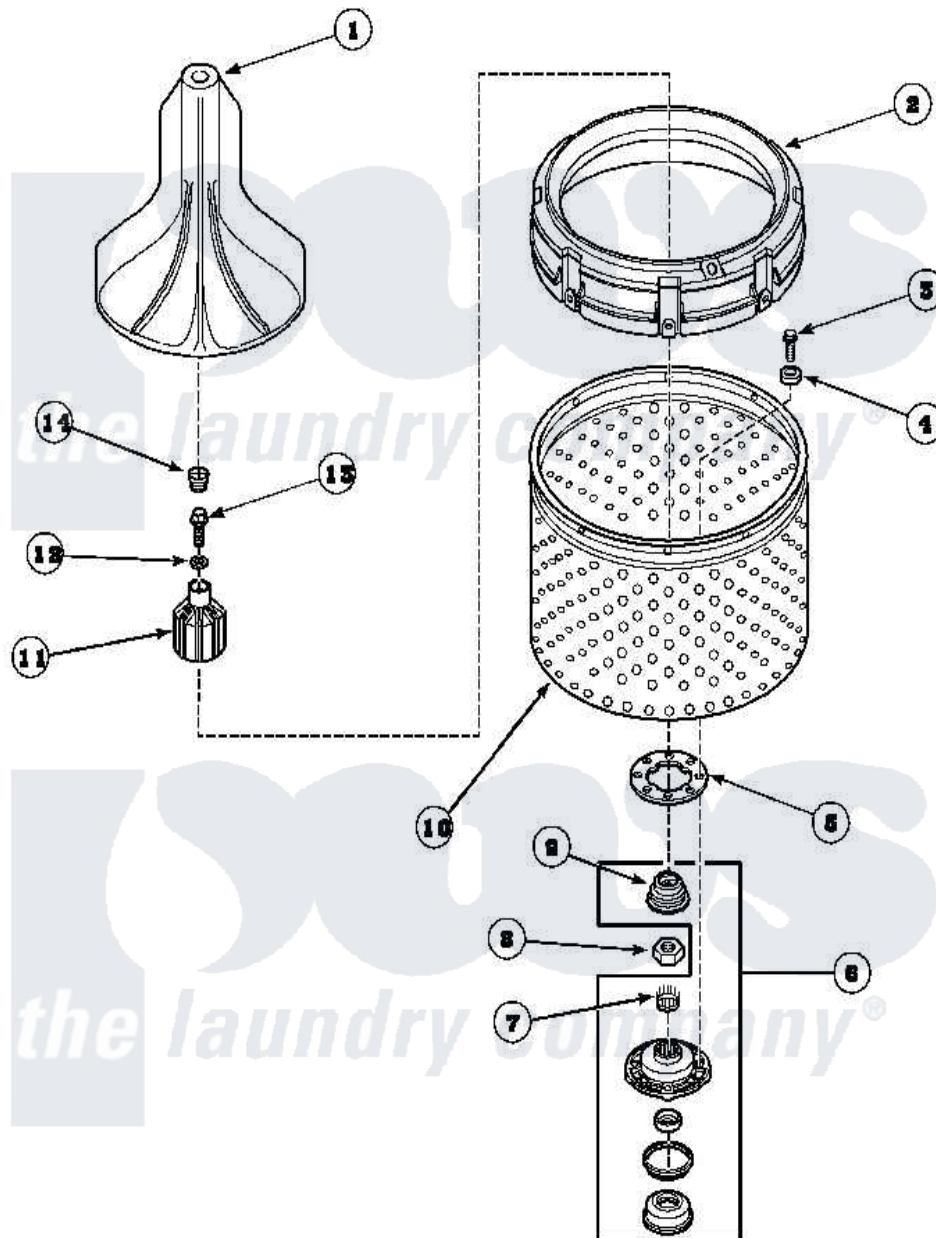

Amana LWS17AW (BOM: PLWS17AW) 02 - AGITATOR/DRIVE BELL/SEAL KIT/TUB & HUB

Amana Residential Amana LWS17AW (BOM: PLWS17AW) Washer Parts Parts Diagram 02 - AGITATOR/DRIVE BELL/SEAL KIT/TUB & HUB
 Click on the part number to view part

Item	Original Part Number	Replaced By	Status	Part Description
2	38378	39837		Assybalance Ring White
3	27202	W10116787		Screw
7	29728	40008301		Insert, Spline
8	Y29220	40016301		Nut, Lock
9	36425	40016101		Seal, Bell Drive
12	36472			O-Ring
13	34288	40065102		Screw, Shoulder 1/4
14	36511	40008401		Plug, Bell