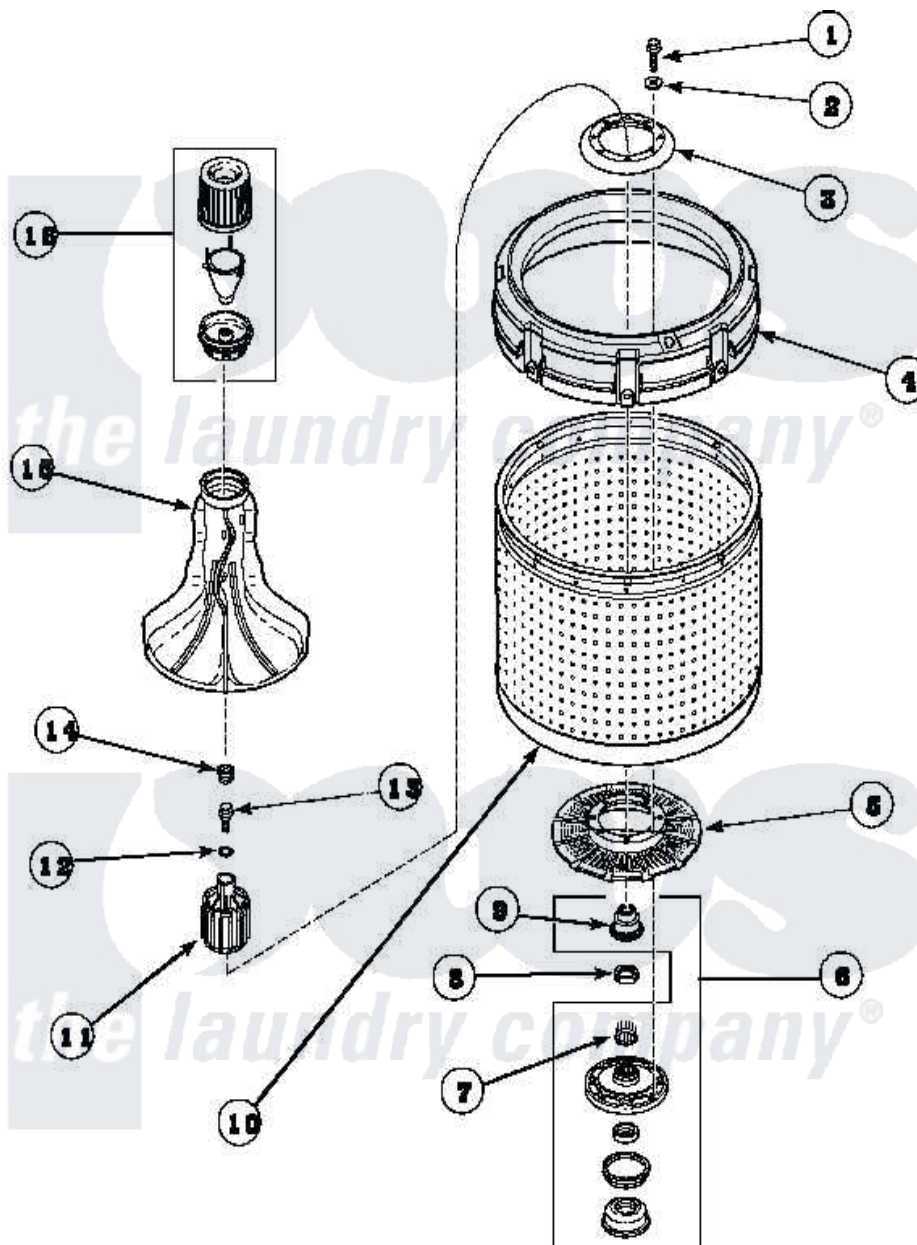

# Amana LWS17AW (BOM: PLWS17AW) 03 - AGITATOR/DRIVE BELL/SEAL KIT/TUB & HUB

Amana Residential Amana LWS17AW (BOM: PLWS17AW) Washer Parts Parts Diagram 03 - AGITATOR/DRIVE BELL/SEAL KIT/TUB & HUB  
 Click on the part number to view part

Item	Original Part Number	Replaced By	Status	Part Description
1	27202	<a href="#">W10116787</a>		Screw
3	39113	<a href="#">R9900144</a>		Kit- Wash
4	38378	<a href="#">39837</a>		Assybalance Ring White
5	39112	<a href="#">39371</a>		Filter Lin
6	646P3	<a href="#">R9900552</a>		Hub And Seal
7	29728	<a href="#">40008301</a>		Insert, Spline
8	Y29220	<a href="#">40016301</a>		Nut, Lock
9	36425	<a href="#">40016101</a>		Seal, Bell Drive
10	39136P	<a href="#">R9900144</a>		Kit- Wash
11	36443P	<a href="#">R9900189</a>		Kit, Drive Bell And Seal
12	<a href="#">36472</a>			O-Ring
13	34288	<a href="#">40065102</a>		Screw, Shoulder 1/4
14	36511	<a href="#">40008401</a>		Plug, Bell
15	33174	<a href="#">40000501W</a>		Agitator, Flex Vane
16	36542	<a href="#">40002101W</a>		Assembly, Fabric Softner