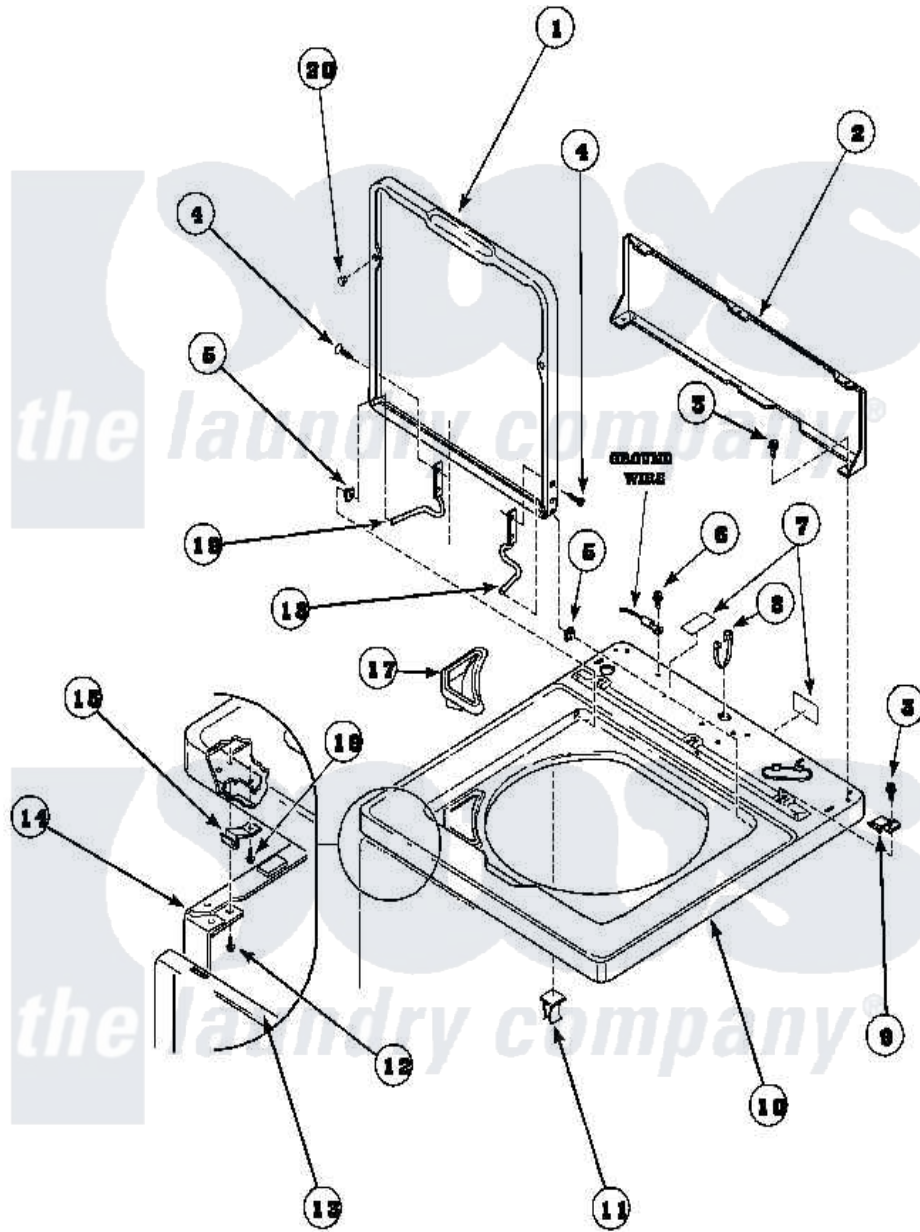

Amana LWS17AW (BOM: PLWS17AW) 04 - CAB TOP/LOADING DR & CTRL HOOD REAR PAN

Amana Residential Amana LWS17AW (BOM: PLWS17AW) Washer Parts Parts Diagram 04 - CAB TOP/LOADING DR & CTRL HOOD REAR PAN
 Click on the part number to view part

Item	Original Part Number	Replaced By	Status	Part Description
1	37827P		Not Available	LOADING DOOR
2	37782			Control Hood Back Panel
3	23962	W10116760		Screw
4	34337	W10119828		Screw, Lid Hinge Mounting
5	39039	40008201		Bushing, Hinge
6	52909			Screw, 10B-16 X 1/2 HeX
7	24903		Not Available	STICKER,DISCONNECT POW
8	21903	211881		Grommet, Cord Part Not Used-Gas Models Only
9	35887	40063901		Clip, Hold Down
10	37992P		Not Available	CABINET TOP
11	36519		Not Available	CLIP
12	Y31644	27001200		Screw
13	38238P		Not Available	FRONT PANEL

14	34475P	Not Available	CABINET
15	38271	40034202	Clip, Spring
16	501086	90767	Screw, 8A X 3/8 HeX Washer Head Tapping
17	38382	40093901	Dispenser, Bleach
18	36437		Hinge, Lid R
19	36513		Hinge, Left
20	21685	40038001	Bumper