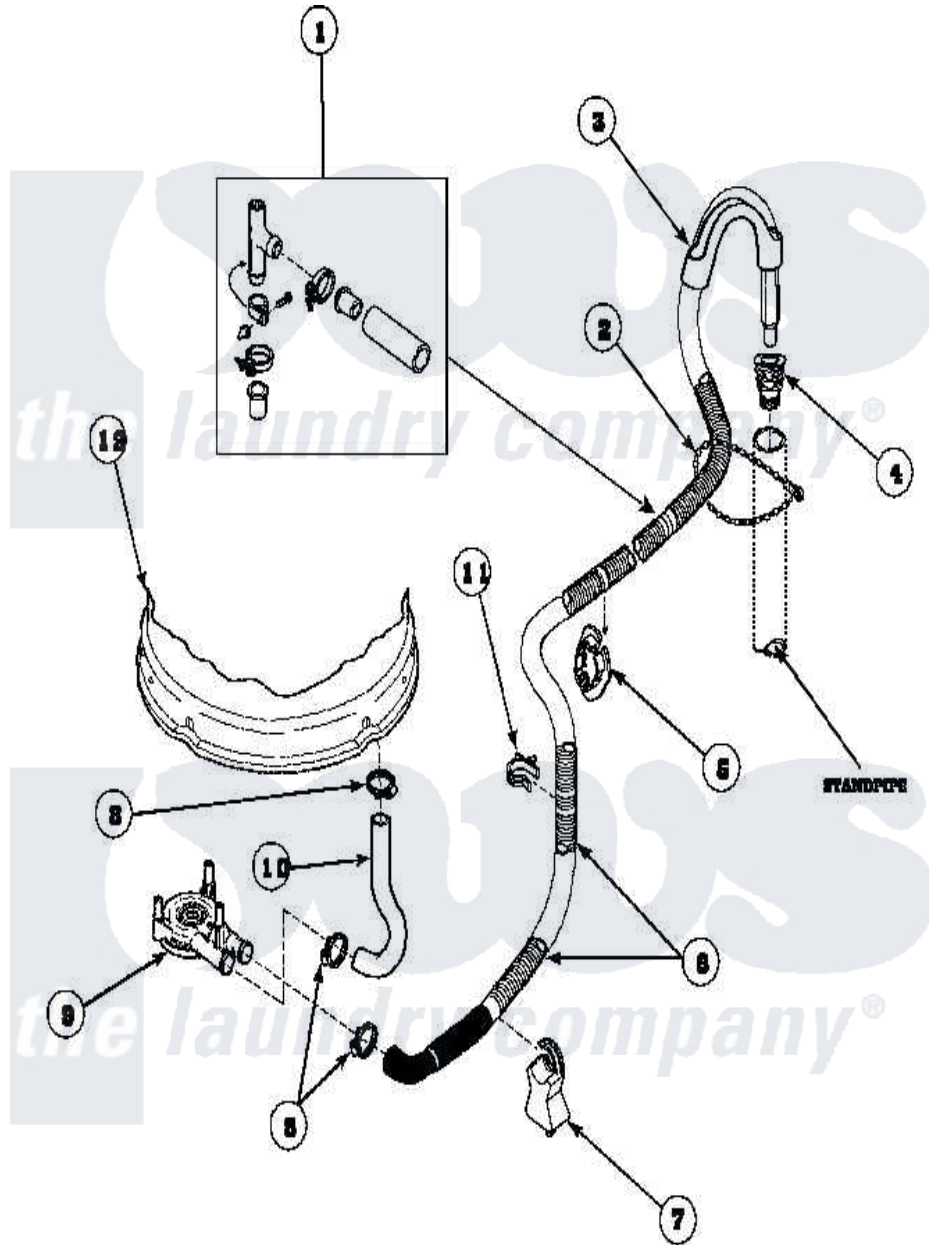

Amana LWS17AW (BOM: PLWS17AW) 05 - DRAIN HOSE AND SIPHON BREAK

Amana Residential Amana LWS17AW (BOM: PLWS17AW) Washer Parts Parts Diagram 05 - DRAIN HOSE AND SIPHON BREAK

Click on the part number to view part

Item	Original Part Number	Replaced By	Status	Part Description
1	562P3	76660		Break-Sphn
2	33489	8539404		Tie-Wire
3	33615	22003814		Retainer, Drain Hose
4	36878	40008101		Adapter, Standpipe
5	32219			Relief, Strain
6	38062	40053901		Hose, Drain
7	38732	40044901		Stand, Hose
8	36802	285655		Clamp, Hose
9	36863P	27001233		Pump
10	38351	40094201		Hose, Tub To Pump
11	36014			Clip, Retainer-Hose
12	37813P			Tub, Outer-Tall