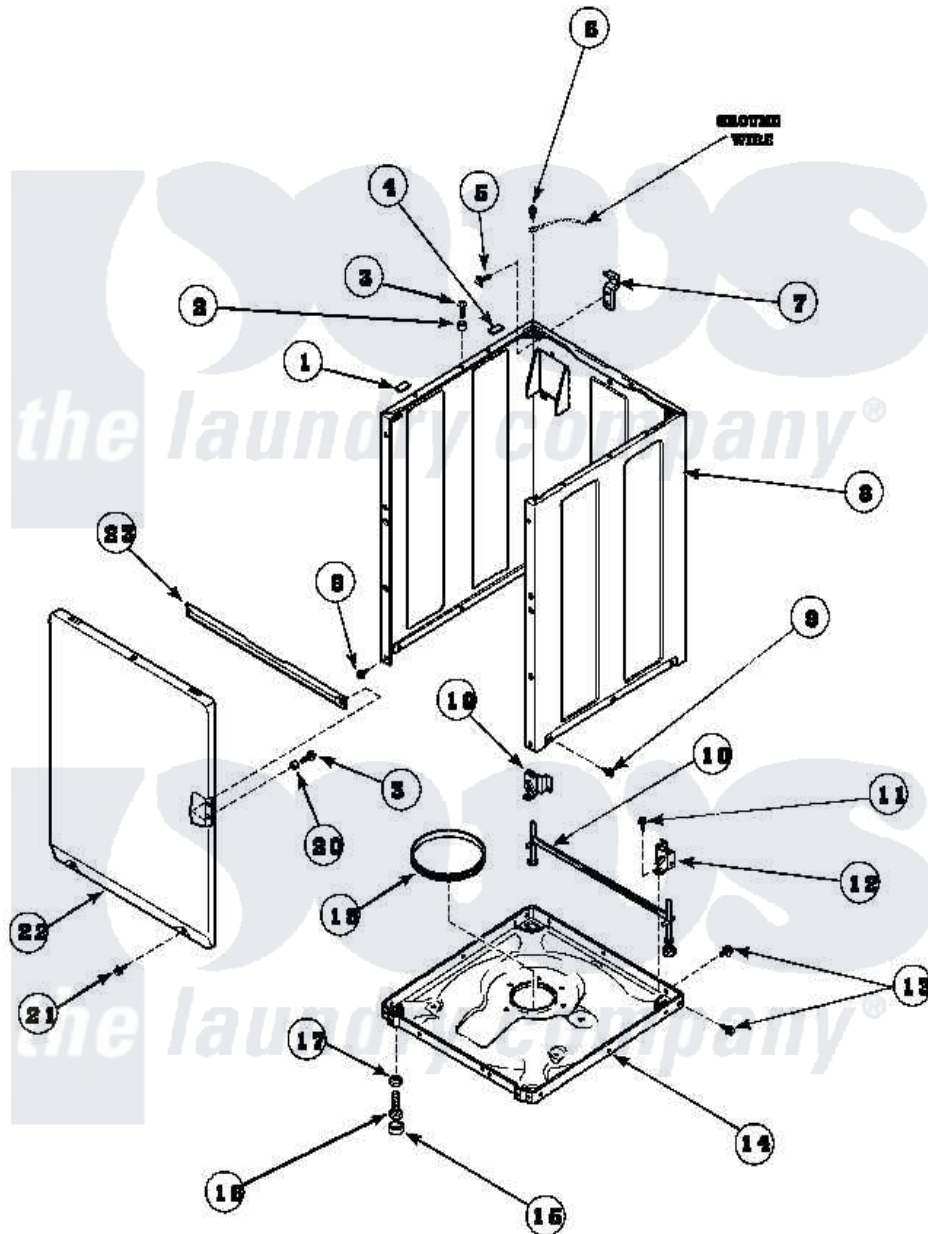

Amana LWS17AW (BOM: PLWS17AW) 06 - FRONT PANEL, BASE AND CABINET

Amana Residential Amana LWS17AW (BOM: PLWS17AW) Washer Parts Parts Diagram 06 - FRONT PANEL, BASE AND CABINET

[Click on the part number to view part](#)

Item	Original Part Number	Replaced By	Status	Part Description
1	Y56128			Pad, Bumper
2	56079	505187		Locator, Panel
3	32671	Y014874		Screw, Idler Arm And Sleeve
4	36226			Pad, Bumper .25
5	34499		Not Available	SCREW, No.10B X 1/4 TAP IN HX
6	51784		Not Available	SCREW,10B-16 X 1/2 HEX
7	Y27103			Hinge, Hold-Down Lug
8	34475P		Not Available	CABINET
9	27196	27001200		Screw
10	34443			Assembly, Leg And Stabilizer
11	35148		Not Available	SCREW,1/4-14 X 3/8 HX HD
12	36036		Not Available	BRACKET,SLL-RIGHT
13	35148		Not Available	SCREW,1/4-14 X 3/8 HX HD
14	37807	39788		Assembly- Base

15	34318	40016001	Foot, Rubber
16	Y34319	22003428	Leg, Adjustable
17	Y21899	40038101	Nut, Leg
18	37937	40037401	Ring, Friction
19	36037		Bracket, SII-Left
20	28102		Locator, Panel
21	38272	40034101	Screw, No.12bx1/2
22	38238P	Not Available	FRONT PANEL
23	Y35097	Not Available	BRACE, FRT PNL