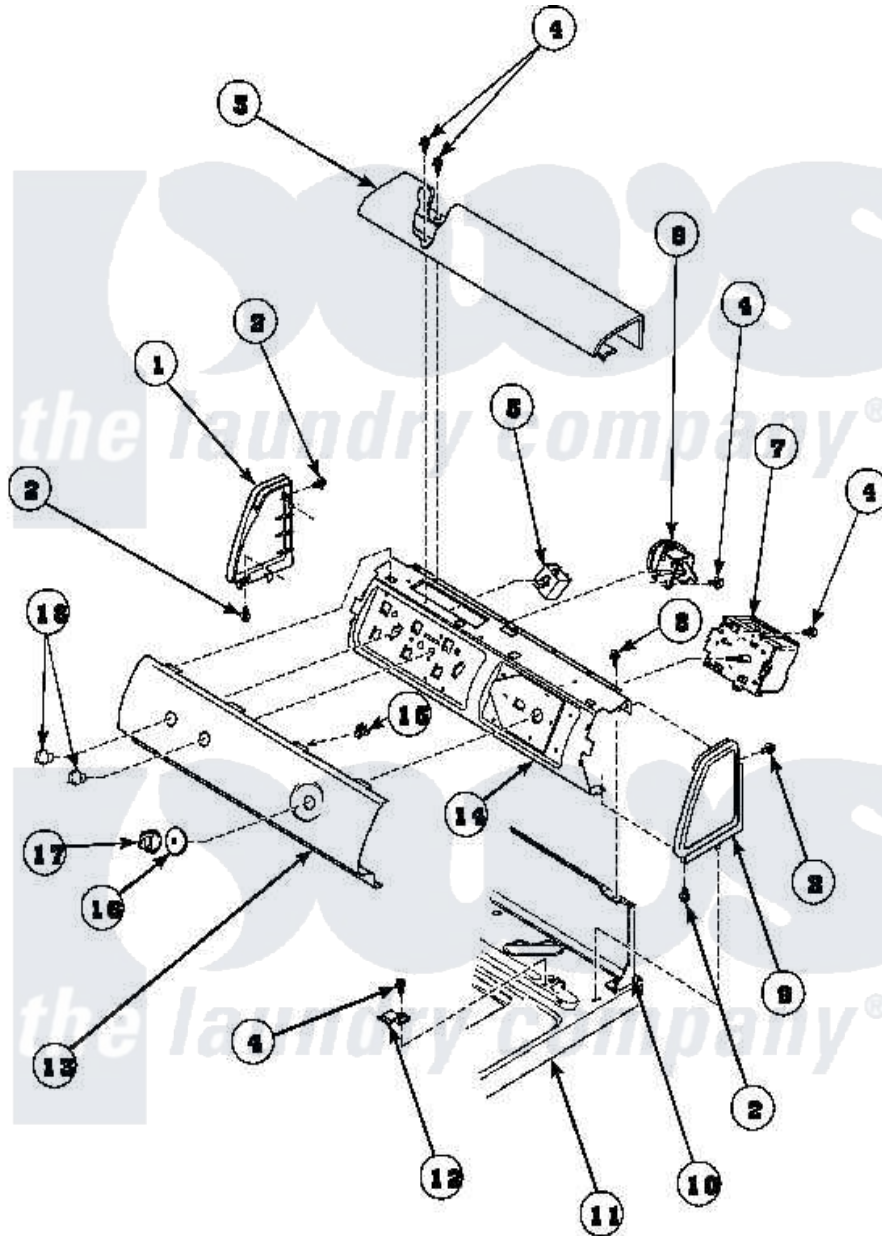

Amana LWS17AW (BOM: PLWS17AW) 07 - GRAPHIC PANEL, CTRL MTG PLATE AND CTRLS

Amana Residential Amana LWS17AW (BOM: PLWS17AW) Washer Parts Parts Diagram 07 - GRAPHIC PANEL, CTRL MTG PLATE AND CTRLS

Click on the part number to view part

Item	Original Part Number	Replaced By	Status	Part Description
1	Y504009	40012702W		Endcap
2	501086	90767		Screw, 8A X 3/8 HeX Washer Head Tapping
3	38231		Not Available	TOP COVER
4	23962	W10116760		Screw
5	35115			Switch, TemPerature 3 P
6	38842	40077201		Switch, Pressure
7	37929			Timer, 115V/60Hz 3 CYC
8	34904	489355		Screw, 8 X 1/2
9	Y504008		Not Available	END CAP RIGHT (ADD LETTER L-L, W-W TO PART N
10	37782			Control Hood Back Panel
11	37992P		Not Available	CABINET TOP
12	35887	40063901		Clip, Hold Down
13	38887		Not Available	GRAPHIC PANEL MODELS

13	38887	Not Available	LWS01Ax
14	38171	Not Available	PANEL, CONTROL SUPPORT
15	Y00161	B5733302	Clip, Ground
16	38841W	Not Available	SKIRT, TIMER KNOB
17	33898	Not Available	TIMER KNOB WHITE
18	33688	36701W	Knob