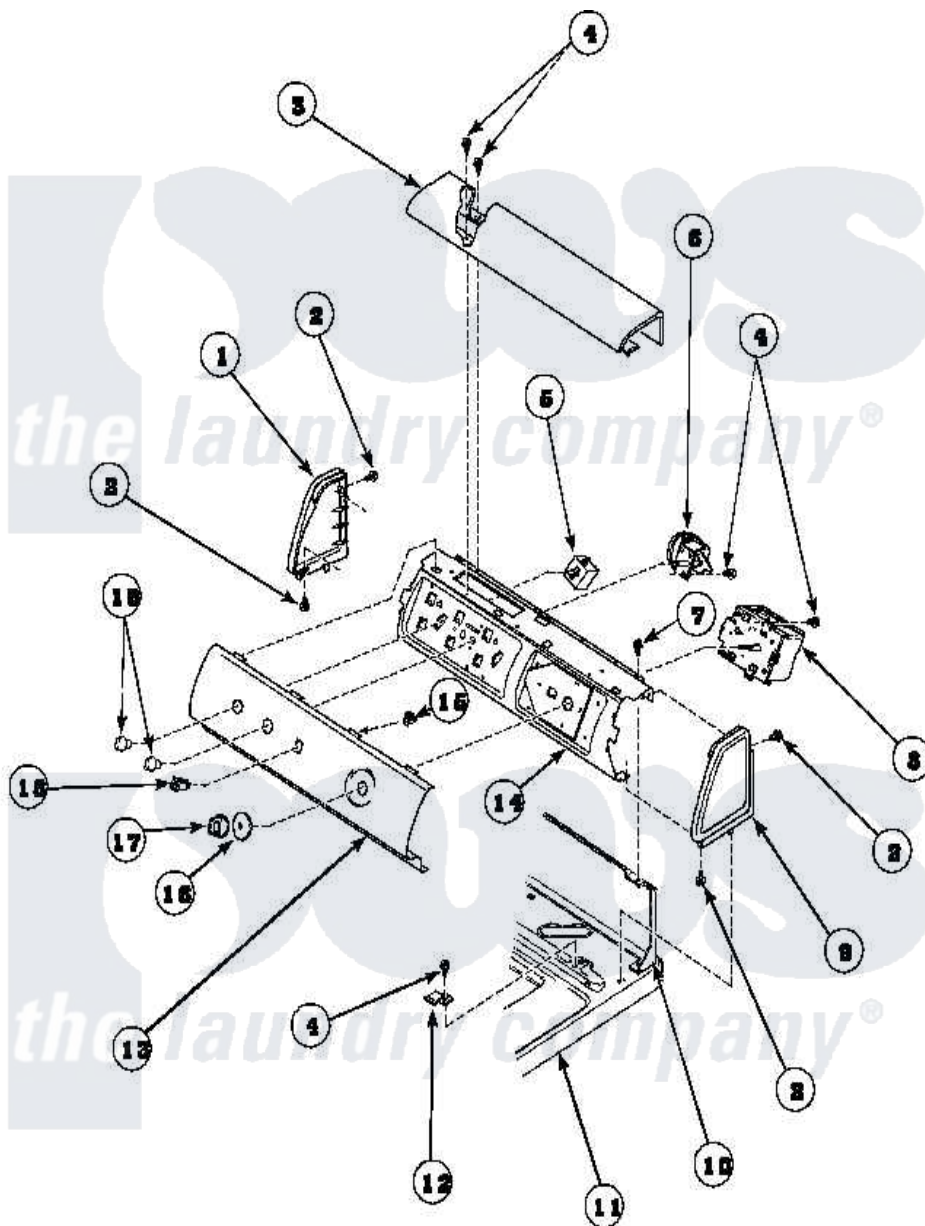

# Amana LWS17AW (BOM: PLWS17AW) 08 - GRAPHIC PANEL, CTRL MTG PLATE AND CTRLS

Amana Residential Amana LWS17AW (BOM: PLWS17AW) Washer Parts Parts Diagram 08 - GRAPHIC PANEL, CTRL MTG PLATE AND CTRLS

Click on the part number to view part

Item	Original Part Number	Replaced By	Status	Part Description
1	Y504009	<a href="#">40012702W</a>		Endcap
2	501086	<a href="#">90767</a>		Screw, 8A X 3/8 HeX Washer Head Tapping
3	38231		Not Available	TOP COVER
4	23962	<a href="#">W10116760</a>		Screw
7	34904	<a href="#">489355</a>		Screw, 8 X 1/2
9	Y504008		Not Available	END CAP RIGHT (ADD LETTER L-L, W-W TO PART N
10	<a href="#">37782</a>			Control Hood Back Panel
11	37992P		Not Available	CABINET TOP
12	35887	<a href="#">40063901</a>		Clip, Hold Down
14	38171		Not Available	PANEL, CONTROL SUPPORT
15	Y00161	<a href="#">B5733302</a>		Clip, Ground
17	33898		Not Available	TIMER KNOB WHITE
19	33688	<a href="#">36701W</a>		Knob