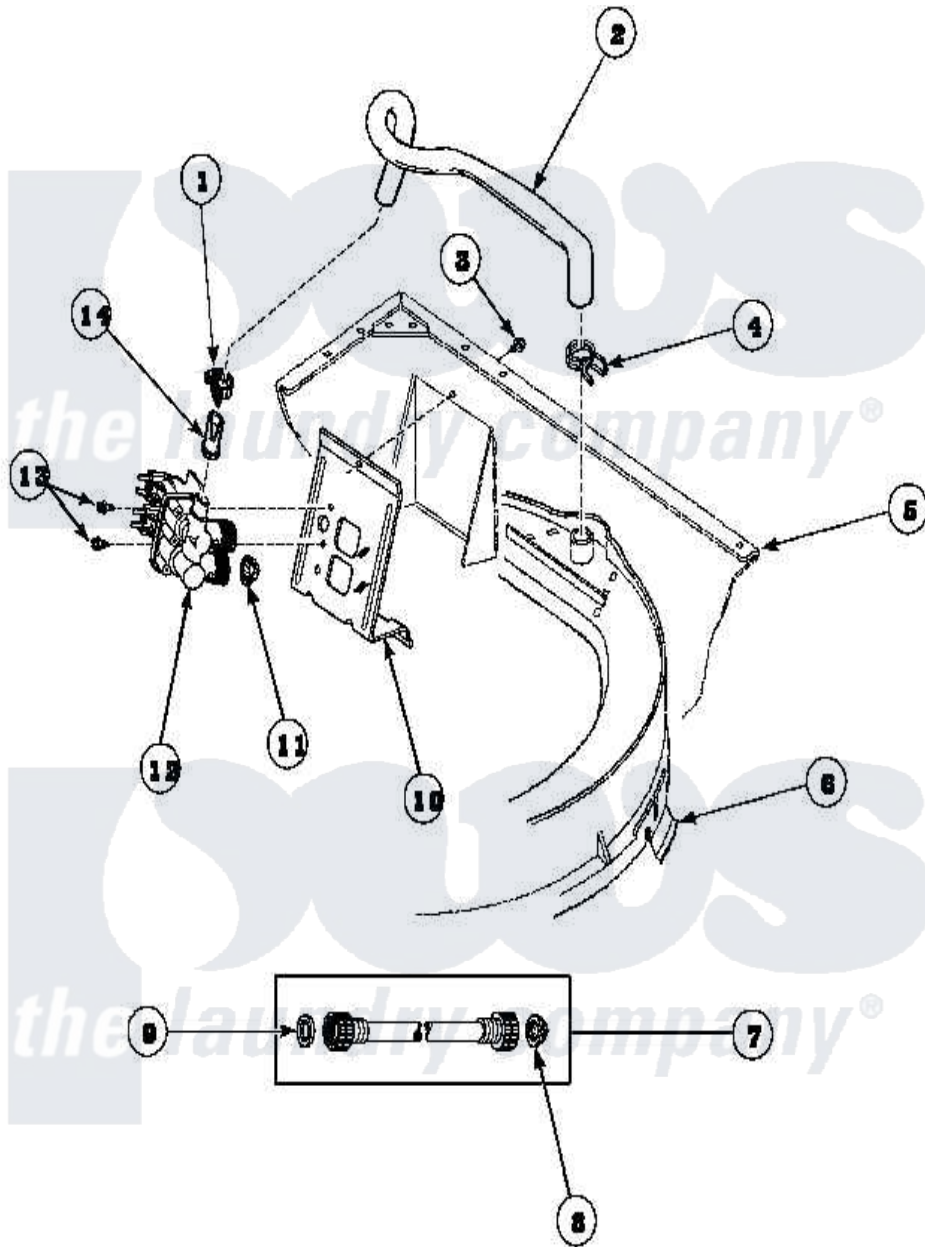

Amana LWS17AW (BOM: PLWS17AW) 09 - INLET/FILL HOSE/MIXING VLV & MTG BRKT

Amana Residential Amana LWS17AW (BOM: PLWS17AW) Washer Parts Parts Diagram 09 - INLET/FILL HOSE/MIXING VLV & MTG BRKT
 Click on the part number to view part

Item	Original Part Number	Replaced By	Status	Part Description
1	36801	596669		Clamp, Manifold
2	38155			Hose, Mix Valve To TU
3	503661	27001200		Screw
4	29210			Hose Clamp
5	34475P		Not Available	CABINET
6	38379			Cover, Outer Tub
7	20618	21001467		Hose- 10'
"	28330P	202860		Inlet Hose Assembly
"	20617		Not Available	HOSE, INLET (8 FT)
8	28605	22002960		Strainer, Washer Inlet
9	20290	Y013783		Washer, Inlet Hose
10	34972	39407		Bracket, Valve
11	24122	22002960		Strainer, Washer Inlet
12	38495	R0131578		Valve-Inlet
13	501086	00767		Screw, 8A X 3/8 HeX Washer