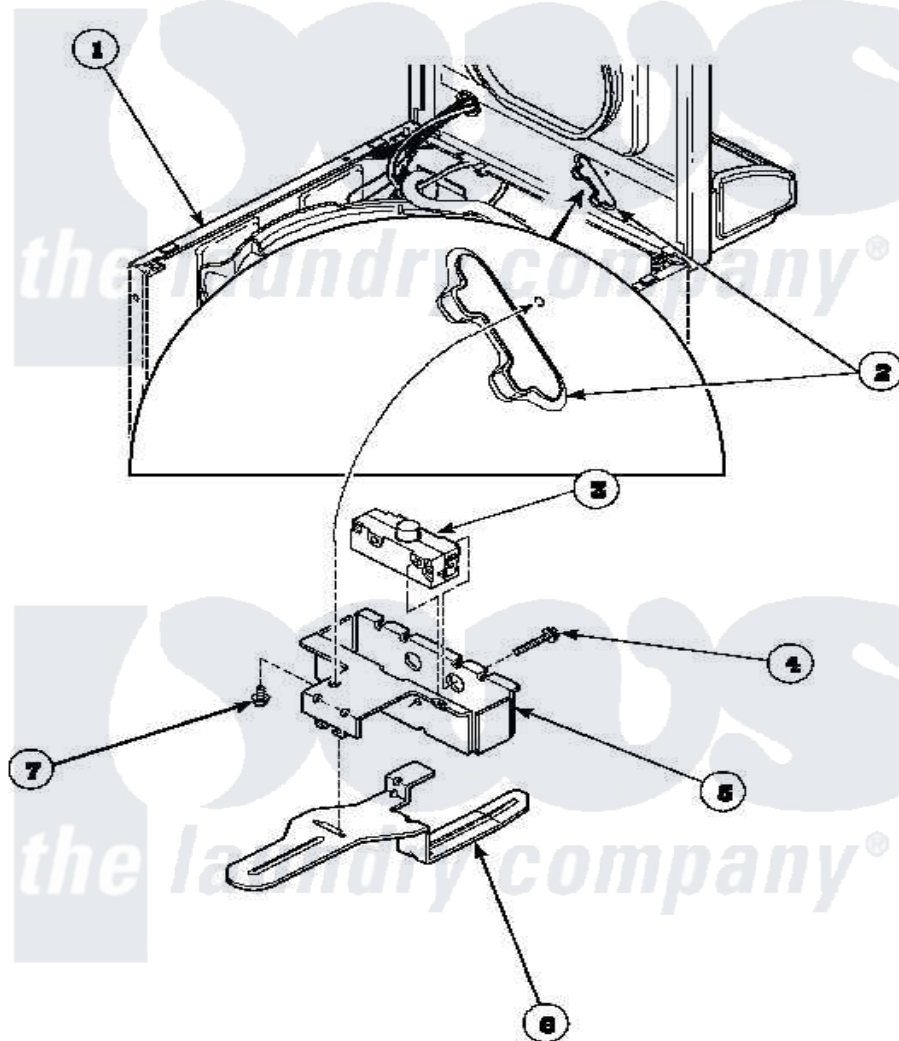

Amana LWS17AW (BOM: PLWS17AW) 10 - LOADING DOOR SWITCH

Amana Residential Amana LWS17AW (BOM: PLWS17AW) Washer Parts Parts Diagram 10 - LOADING DOOR SWITCH

[Click on the part number to view part](#)

Item	Original Part Number	Replaced By	Status	Part Description
1	34475P		Not Available	CABINET
2	37992P		Not Available	CABINET TOP
3	33445	27001095		Switch, Lid
4	36510			Screw
5	37629	40009801		Holder, Lid Switch
6	37630	40009701		Arm, Lid Switch
7	23962	W10116760		Screw