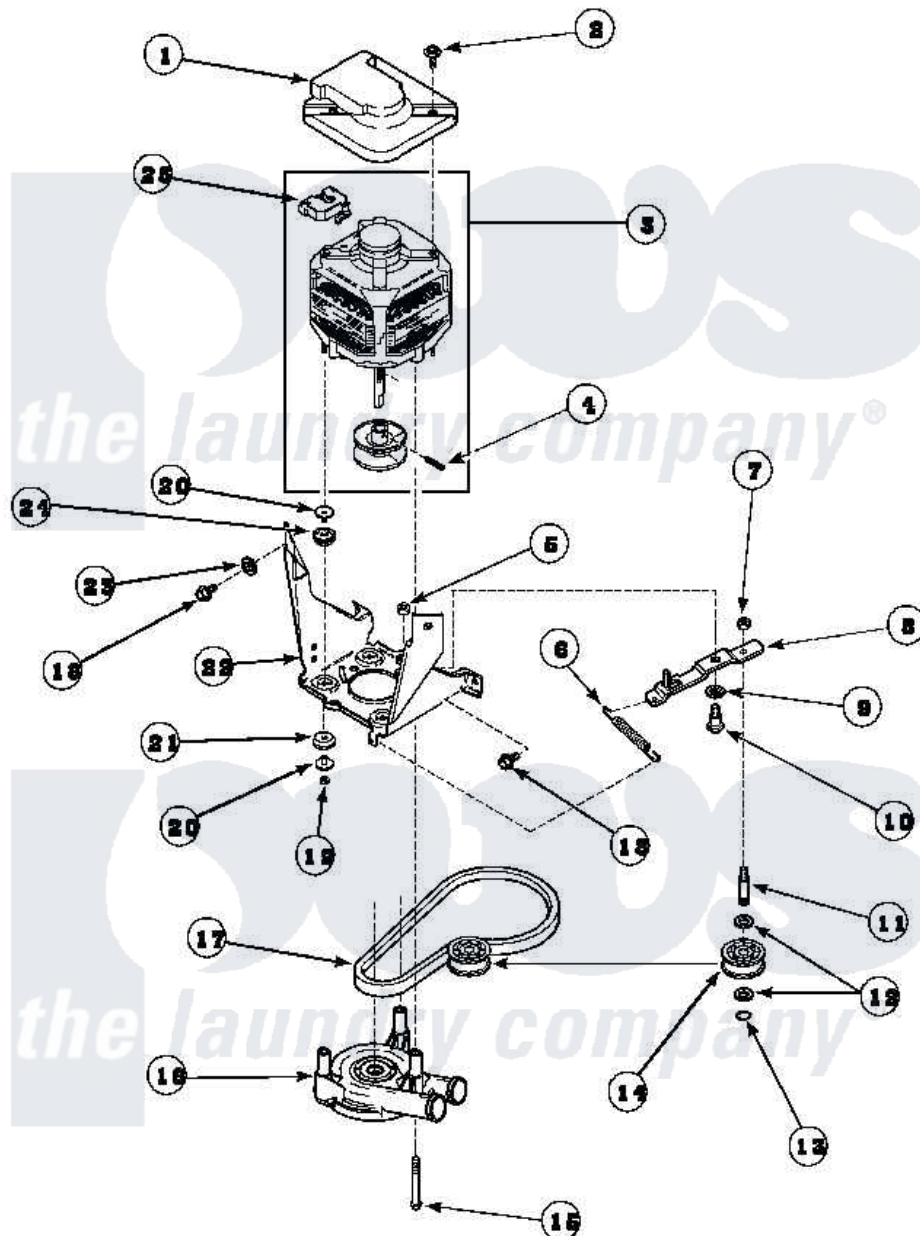

Amana LWS17AW (BOM: PLWS17AW) 12 - MOTOR, MTG BRKT, BELT, PUMP & IDLER ASSY

Amana Residential Amana LWS17AW (BOM: PLWS17AW) Washer Parts Parts Diagram 12 - MOTOR, MTG BRKT, BELT, PUMP & IDLER ASSY
 Click on the part number to view part

Item	Original Part Number	Replaced By	Status	Part Description
1	34754	40112301		Shield, Motor
2	36639	4312464		Screw
3	38036	27001215		Motor W/Pulley
4	10416			Pin, Roll
5	52566	27001225		Nut, Jam Mid Lock 1/4-20
6	38012	40061401		Spring, Idler Lever
7	28803	2221070		Clamp, Nylon
8	38011	40041002		Lever, Idler
9	81392	40054701		Washer
10	27229	40038901		Screw, 1/4-20
11	38228	56461		Shaft
12	52549			Washer, 501 ID X3/4 Odx
13	23748			Ring, Retaining
14	38225	40045001		Idler Pulley Assembly
15	Y34565	40063701		Screw, 10-16 x 1.75

16	36863P	27001233	Pump
17	37820	27001007	Belt, Spin
18	35369	40128701	Screw, 5/16-18 X .50
19	35423	3400029	Nut, Adapter Plate
20	38325	40053701	Post, Isolator
21	38396	40054301	Mount, Motor Lower
22	37445	Not Available	MOTOR MOUNTING BRACKET
23	37772	Not Available	WASHER, ALUMINUM .34X
24	38395	40053801	Mount, Motor Upper
25	35632	Not Available	SWITCH, MOTOR