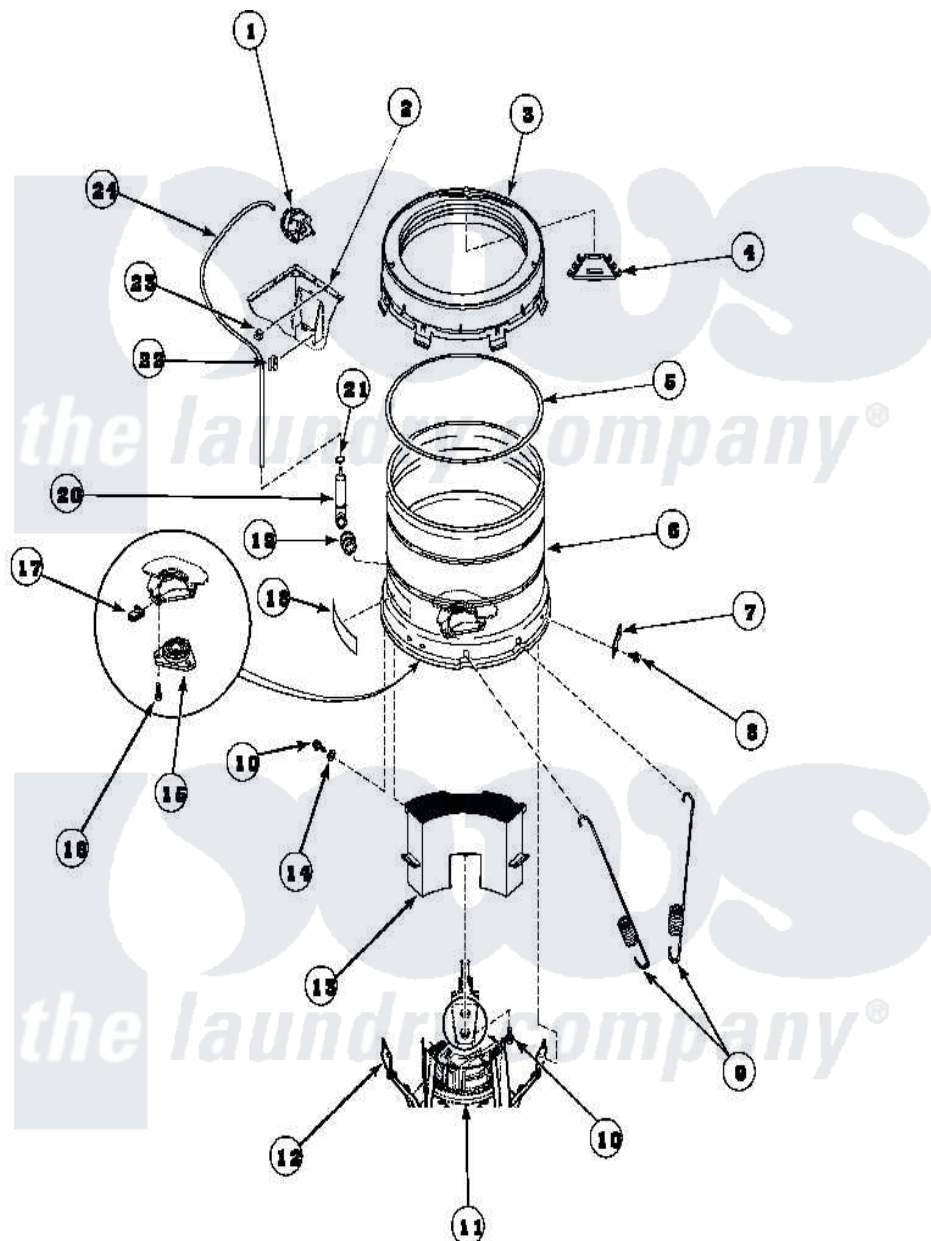

Amana LWS17AW (BOM: PLWS17AW) 13 - OUTER TUB/COVER/PRESS HOSE & CTRWGT

Amana Residential Amana LWS17AW (BOM: PLWS17AW) Washer Parts Diagram 13 - OUTER TUB/COVER/PRESS HOSE & CTRWGT
 Click on the part number to view part

Item	Original Part Number	Replaced By	Status	Part Description
1	38842	40077201		Switch, Pressure
2	34475P		Not Available	CABINET
3	38379			Cover, Outer Tub
4	39079		Not Available	CHANNEL, WATER
5	38359			Gasket, Tub Cover Large
6	37813P			Tub, Outer-Tall
7	27926			Plate, Leg .063
8	35369	40128701		Screw, 5/16-18 X .50
9	37575	40045202		Spring, Tall Tub
10	37766	40064301		Screw, 1/4-15 x 3/4 Hex
11	38826P	12002178		Transmison
12	39253			Assembly, Weld And Bearing
13	38769			Assembly, Counterweight
14	37767	60096-8		Rail Shelf Support
15	27182	40004201P		Main Bearing Assembly

16	36991	3400500	Bolt, 3405245 5/16-18 X 3/4
17	27222		Nut, Retainer 5/16-18
18	500049	Not Available	STICKER
19	29175	40037801	Grommet
20	30907	40008501	Assembly, Pressure Bulb
21	Y22294	596669	Clamp, Manifold
22	36985	Not Available	CLIP, HOSE
23	21036		Clip, Cable
24	29213	39125	Tubing 31