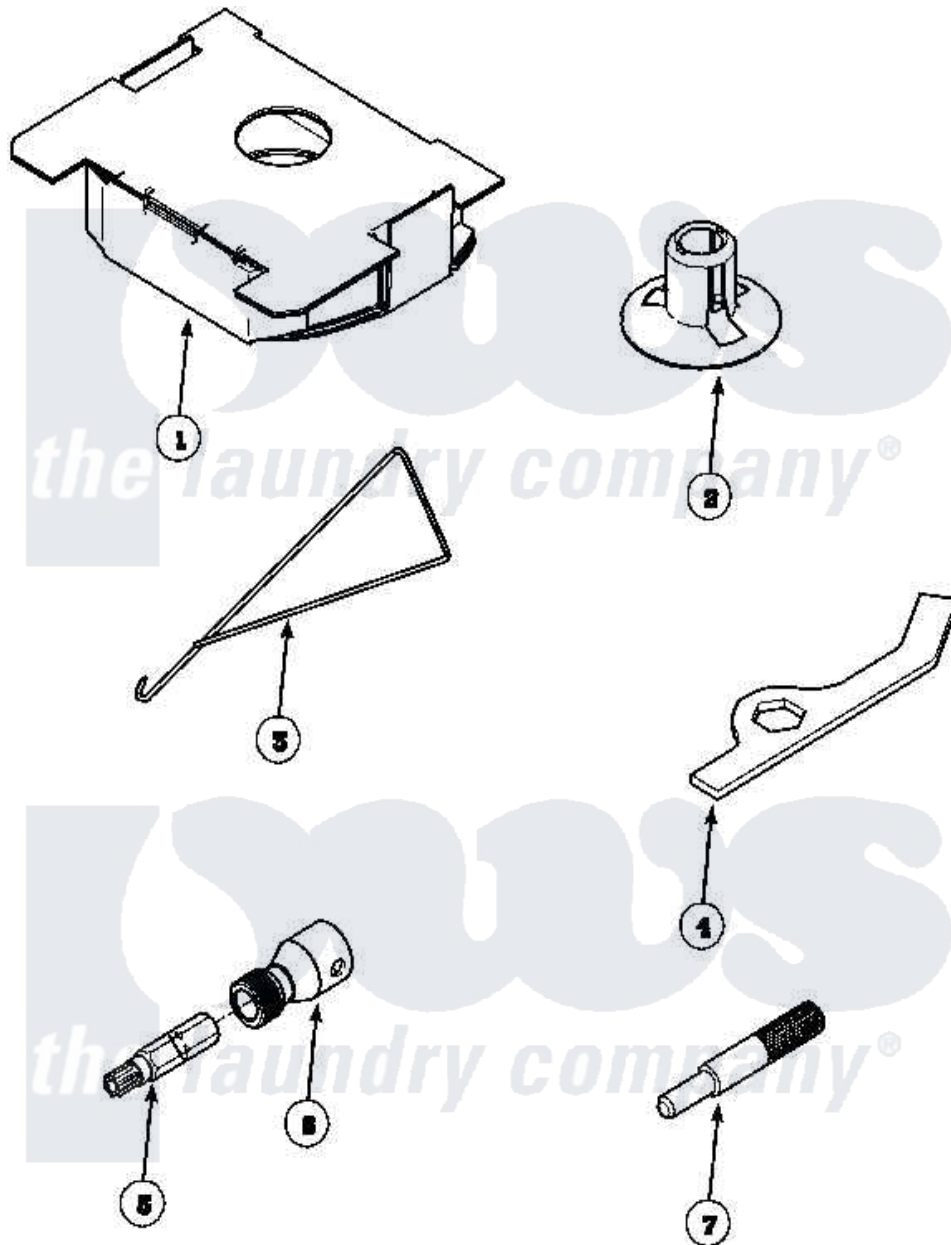

Amana LWS17AW (BOM: PLWS17AW) 15 - SPECIAL TOOLS

Amana Residential Amana LWS17AW (BOM: PLWS17AW) Washer Parts Parts Diagram 15 - SPECIAL TOOLS
 Click on the part number to view part

Item	Original Part Number	Replaced By	Status	Part Description
1	38039	27001185		Brace- Shp
2	38149	27001185		Brace- Shp
3	289P4	321P4		Hook, Spring
4	306P4			Hex Wrench
5	282P4			T25 Tamper Resistant Bit
6	24161			Torx Bit Holder
7	305P4		Not Available	TOOL, TRANSMISSION PI