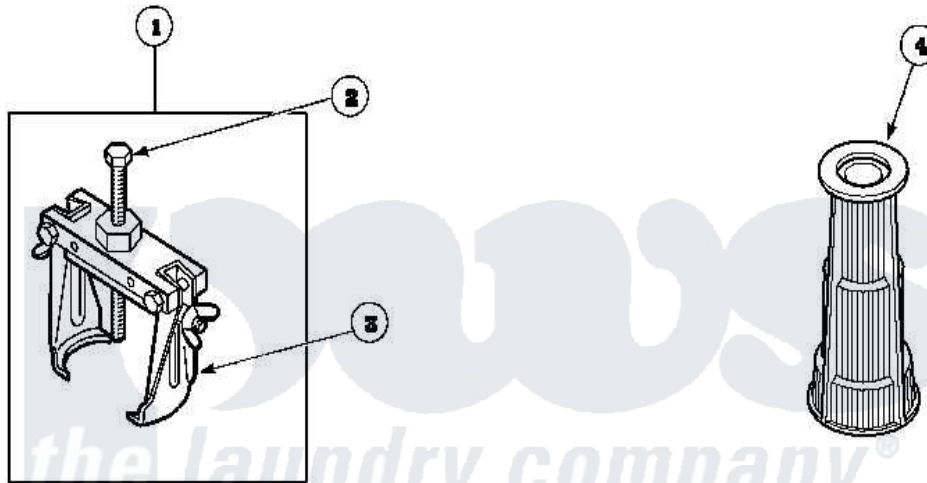

Amana LWS17AW (BOM: PLWS17AW) 16 - SPECIAL TOOLS

Amana Residential Amana LWS17AW (BOM: PLWS17AW) Washer Parts Diagram 16 - SPECIAL TOOLS
 Click on the part number to view part

Item	Original Part Number	Replaced By	Status	Part Description
1	294P4			Bell Tool
2	294P4B			Drive Bell Bolt
3	294P4A			Jaw, Drive Bell Tool
4	293P4			Seal Tool
5	273P4			Tub Cover Gasket Tool
6	254P4P			Agitator Hooks