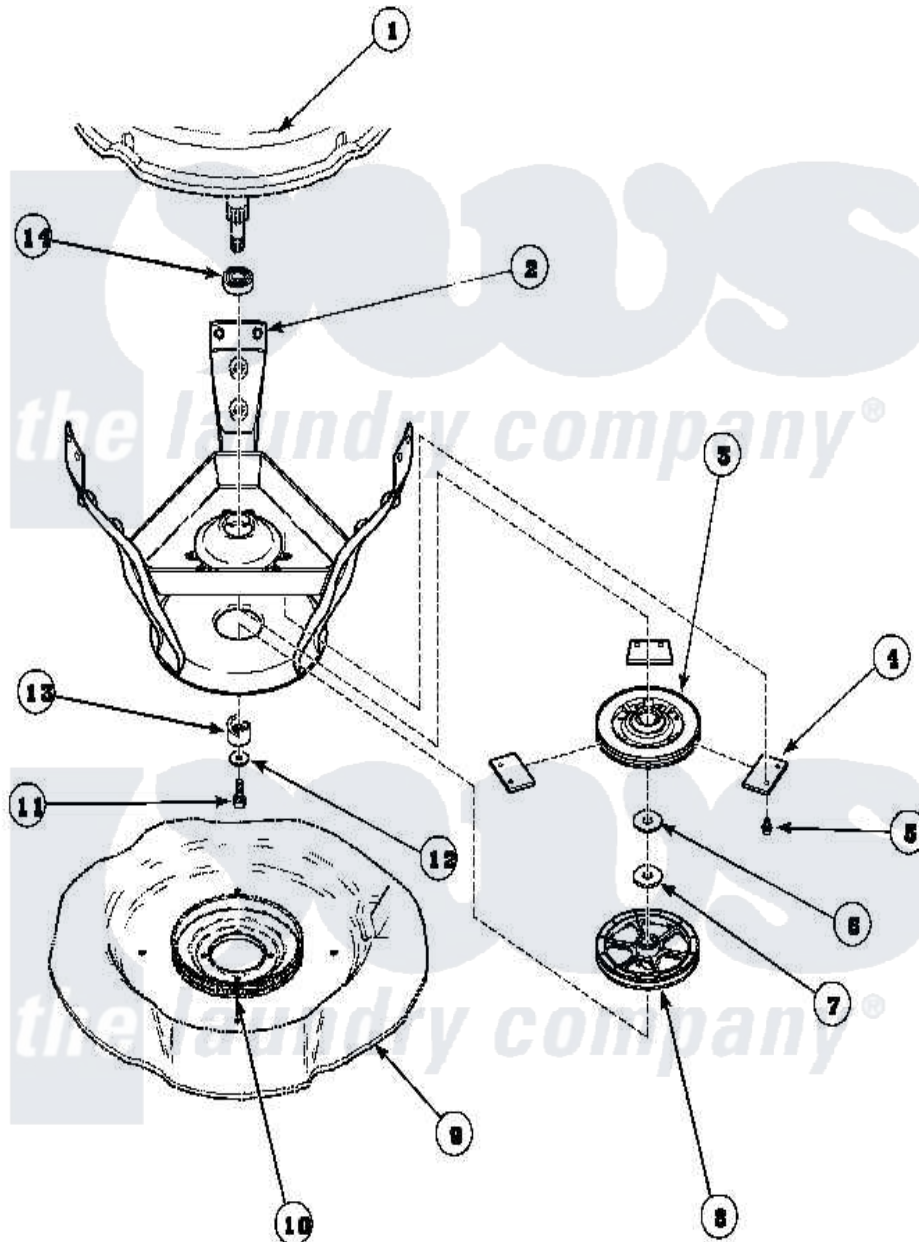

Amana LWS17AW (BOM: PLWS17AW) 18 - WELDMENT & BEARING ASSY, BRAKE & PULLEY

Amana Residential Amana LWS17AW (BOM: PLWS17AW) Washer Parts Parts Diagram 18 - WELDMENT & BEARING ASSY, BRAKE & PULLEY
 Click on the part number to view part

Item	Original Part Number	Replaced By	Status	Part Description
1	37813P			Tub, Outer-Tall
2	39253			Assembly, Weld And Bearing
3	38505	R9900474		Brake Assembly
4	637P3	R0000014		Kit, Brake Pad
5	37836	40064401		Screw
6	35535	40065701		Washer, 2 Odx.63 ID
7	27015	40063201		Washer, Flat
8	Y38007	40047202		Pulley, Spin
9	37807	39788		Assembly- Base
10	37937	40037401		Ring, Friction
11	27220	40063401		Screw, 1/4-20 x 5/8 Hex
12	26509	40041501		Washer
13	Y38008	40047402		Helix, Plastic
14	28944R	40004001		Bearing, Main