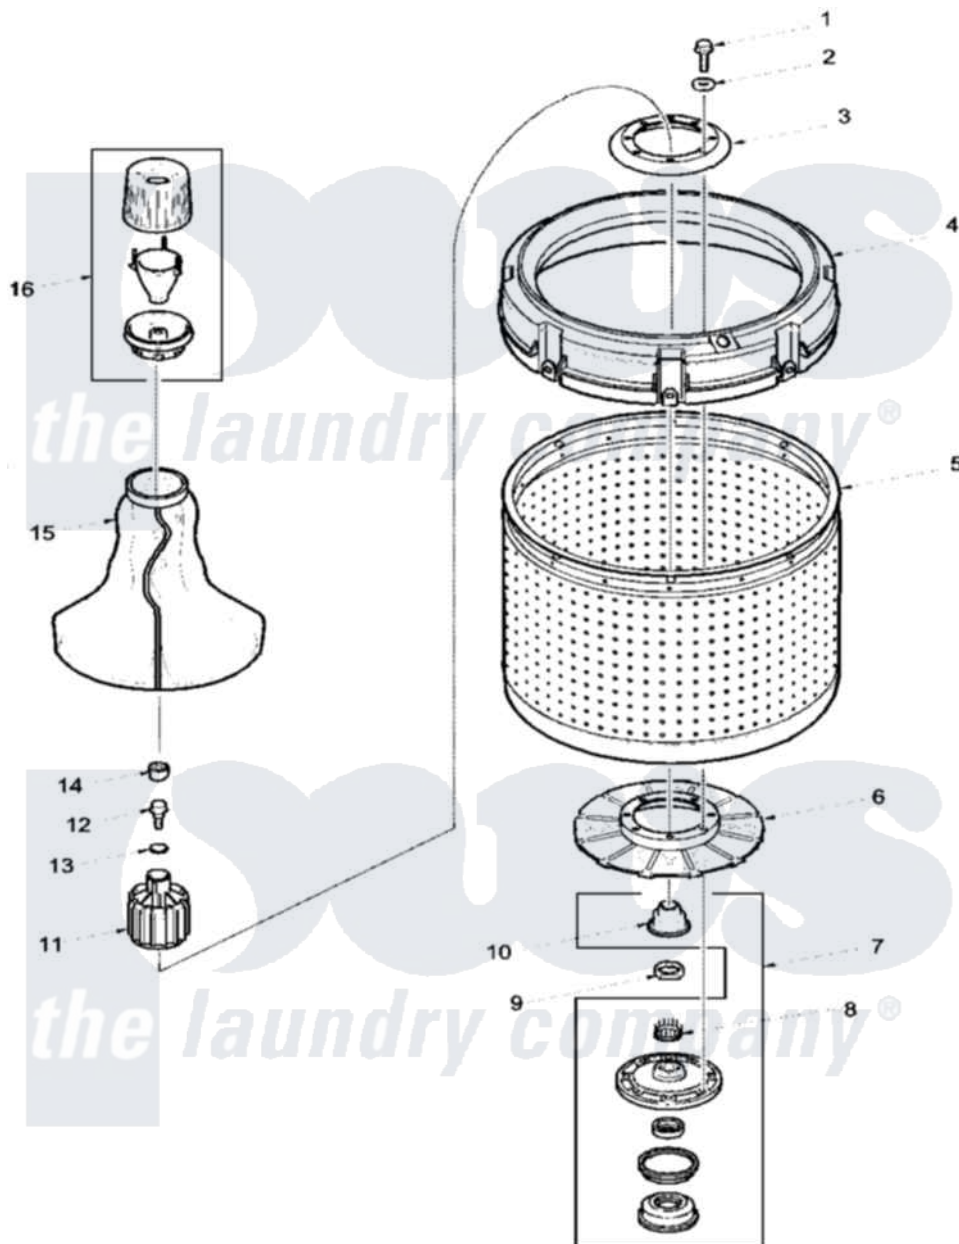

Amana LWS34AW (BOM: PLWS34AW) 01 - Agitator, Drive Bell, Washtub and Hub

Amana Residential Amana LWS34AW (BOM: PLWS34AW) Washer Parts Parts Diagram 01 - Agitator, Drive Bell, Washtub and Hub

[Click on the part number to view part](#)

Item	Original Part Number	Replaced By	Status	Part Description
1	27202	W10116787		Screw
2	28094			Gasket
3	39113	R9900144		Kit- Wash
4	37411	27001052		Balance Ring
5	37982P		Not Available	WASHTUB
6	39112	39371		Filter Lin
7	646P3	R9900552		Hub And Seal
8	29728	40008301		Insert, Spline
9	Y29220	40016301		Nut, Lock
10	36425	40016101		Seal, Bell Drive
11	36443P	R9900189		Kit, Drive Bell And Seal
12	34288	40065102		Screw, Shoulder 1/4
13	36472			O-Ring
14	36511	40008401		Plug, Bell
15	33174	40000501W		Agitator, Flex Vane