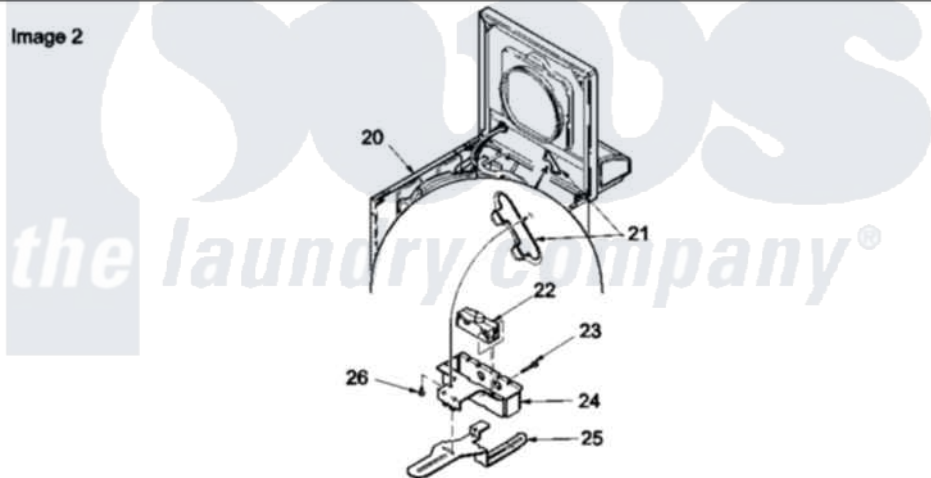

Amana LWS34AW (BOM: PLWS34AW) 03 - Cabinet Top, Door, and Door Switch

Image 1

Image 2

Amana Residential Amana LWS34AW (BOM: PLWS34AW) Washer Parts Parts Diagram 03 - Cabinet Top, Door, and Door Switch

[Click on the part number to view part](#)

Item	Original Part Number	Replaced By	Status	Part Description
1	37827WP		Not Available	LOADING DOOR
2	37782			Control Hood Back Panel
3	23962	W10116760		Screw
4	52909			Screw, 10B-16 X 1/2 HeX
5	24903		Not Available	STICKER,DISCONNECT POW
6	21903	211881		Grommet, Cord Part Not Used-Gas Models Only
7	35887	40063901		Clip, Hold Down
8	37992WP			Top, Home W/Bleach
9	36519		Not Available	CLIP
10	501086	90767		Screw, 8A X 3/8 HeX Washer Head Tapping
11	Y31644	27001200		Screw
12	38238WP	38335WP		Panel Frontw/Carton
13	38271	40034202		Clip, Spring