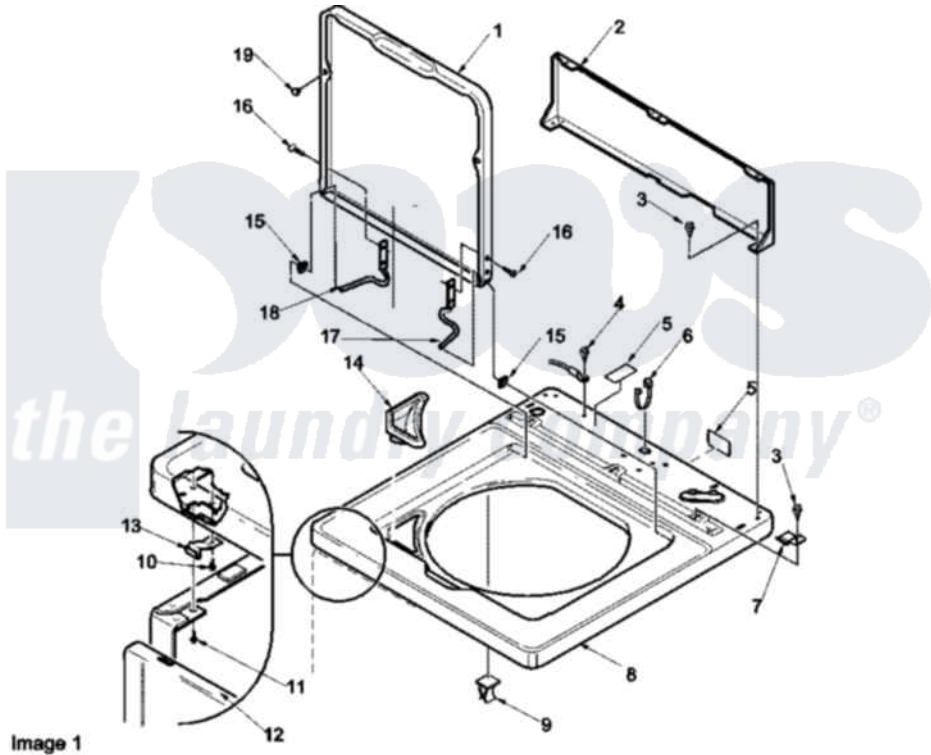

Amana LWS34AW (BOM: PLWS34AW) 03 - Cabinet Top, Door, and Door Switch

Image 1

Image 2

Amana Residential Amana LWS34AW (BOM: PLWS34AW) Washer Parts Parts Diagram 03 - Cabinet Top, Door, and Door Switch

[Click on the part number to view part](#)

Item	Original Part Number	Replaced By	Status	Part Description
1	37827WP		Not Available	LOADING DOOR
2	37782			Control Hood Back Panel
3	23962	W10116760		Screw
4	52909			Screw, 10B-16 X 1/2 HeX
5	24903		Not Available	STICKER,DISCONNECT POW
6	21903	211881		Grommet, Cord Part Not Used-Gas Models Only
7	35887	40063901		Clip, Hold Down
8	37992WP			Top, Home W/Bleach
9	36519		Not Available	CLIP
10	501086	90767		Screw, 8A X 3/8 HeX Washer Head Tapping
11	Y31644	27001200		Screw
12	38238WP	38335WP		Panel Frontw/Carton
13	38271	40034202		Clip, Spring