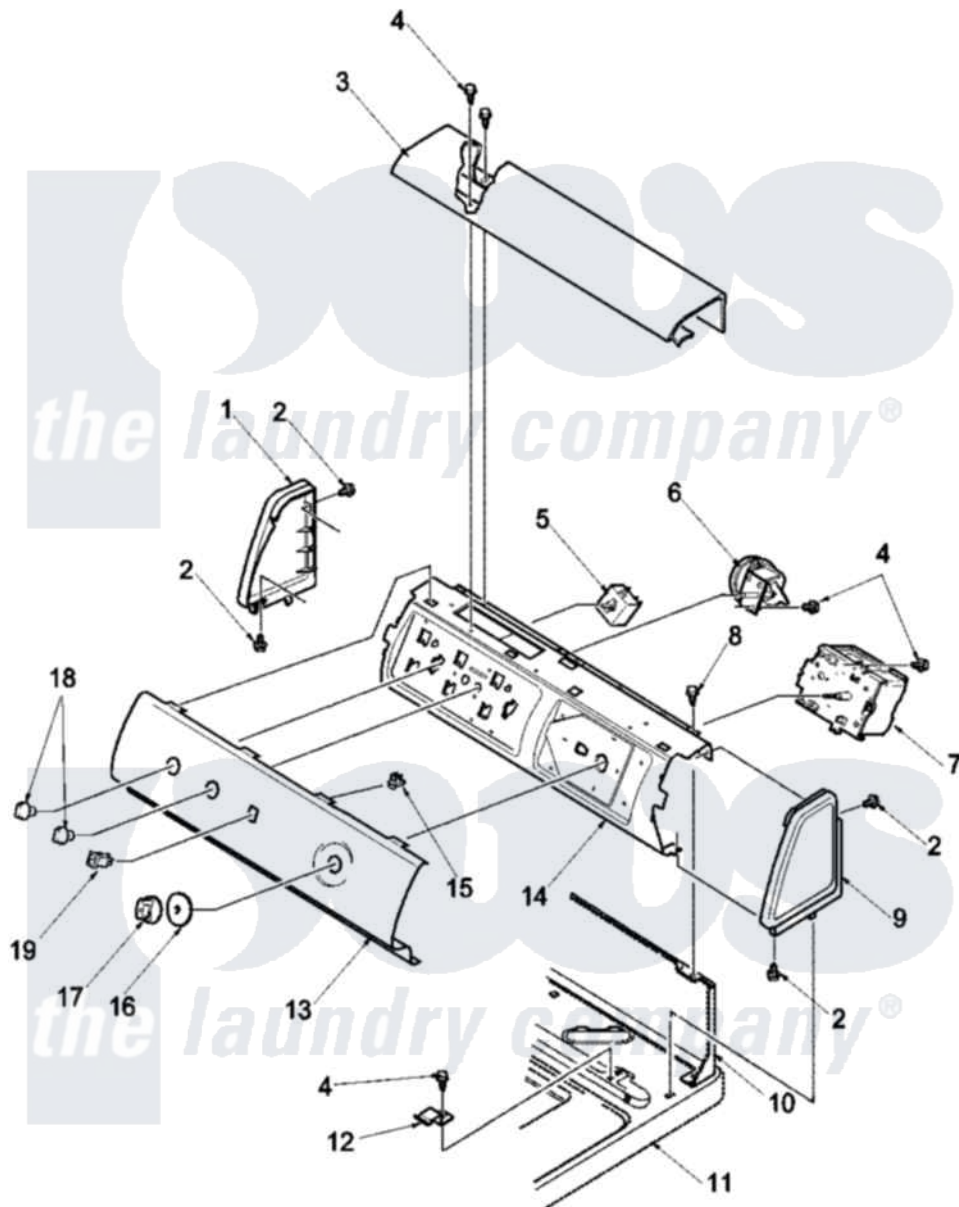

# Amana LWS34AW (BOM: PLWS34AW) 05 - Control Panel

Amana [Residential Amana LWS34AW \(BOM: PLWS34AW\) Washer Parts](#) Parts Diagram 05 - Control Panel  
 Click on the part number to view part

Item	Original Part Number	Replaced By	Status	Part Description
1	504009W	<a href="#">40012702W</a>		Endcap
2	501086	<a href="#">90767</a>		Screw, 8A X 3/8 HeX Washer Head Tapping
3	38231W	<a href="#">39905W</a>		Cover Top
4	23962	<a href="#">W10116760</a>		Screw
5	<a href="#">35115</a>			Switch, TemPerature 3 P
6	35010	<a href="#">39035</a>		Switch, Pressure-Var
7	<a href="#">37927</a>			Timer, 115V/60Hz 4 CY
8	34904	<a href="#">489355</a>		Screw, 8 X 1/2
9	504008W		Not Available	CAP-END RH
10	<a href="#">37782</a>			Control Hood Back Panel
11	<a href="#">37992WP</a>			Top, Home W/Bleach
12	35887	<a href="#">40063901</a>		Clip, Hold Down
13	38831W		Not Available	PANEL, GRAPHIC-SW
14	38171		Not Available	PANEL, CONTROL SUPPORT
15	Y00161	<a href="#">B5733302</a>		Clip, Ground
16	38841W		Not Available	SKIRT, TIMER KNOB