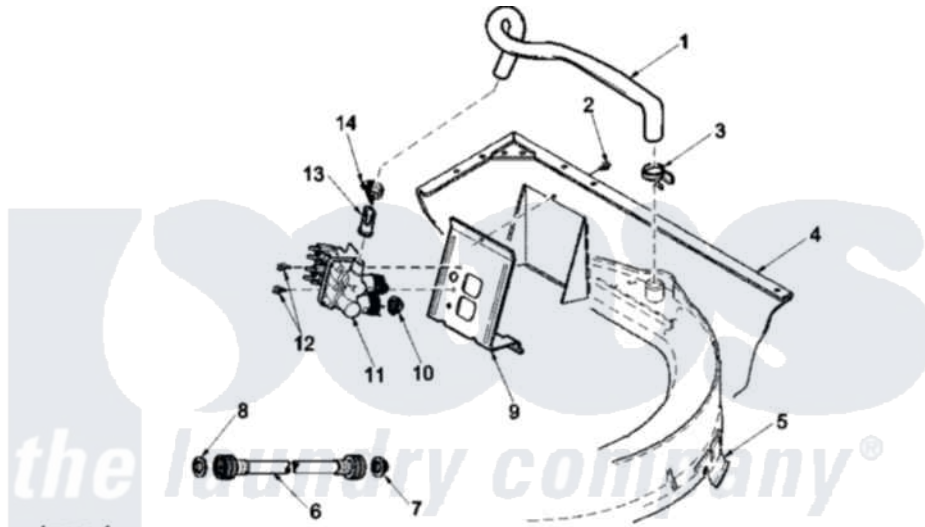

Amana LWS34AW (BOM: PLWS34AW) 07 - Mixing Valve and Hose

Image 1

Image 2

Amana Residential Amana LWS34AW (BOM: PLWS34AW) Washer Parts Parts Diagram 07 - Mixing Valve and Hose
 Click on the part number to view part

Item	Original Part Number	Replaced By	Status	Part Description
1	38155			Hose, Mix Valve To TU
2	503661	27001200		Screw
3	29210			Hose Clamp
4	34475WP	38612WP		Kit-Service
5	37502	39169		Assembly Tub Cover Gasket And Channel
6	20618	21001467		Hose- 10'
"	20617		Not Available	HOSE, INLET (8 FT)
"	28330P	202860		Inlet Hose Assembly
7	28605	22002960		Strainer, Washer Inlet
8	20290	Y013783		Washer, Inlet Hose
9	34972	39407		Bracket, Valve
10	24122	22002960		Strainer, Washer Inlet
11	38495	R0131578		Valve-Inlet
12	501086	90767		Screw, 8A X 3/8 HeX Washer Head Tapping
13	34500	22001900		Preventer, Back Flow

14	36801	596669	Clamp, Manifold
15	562P3	76660	Break-Sphn
16	33489	8539404	Tie-Wire
17	33615	22003814	Retainer, Drain Hose
18	36878	40008101	Adapter, Standpipe
19	32219		Relief, Strain
20	38062	40053901	Hose, Drain
21	38732	40044901	Stand, Hose
22	36802	285655	Clamp, Hose
23	36863P	27001233	Pump
24	38351	40094201	Hose, Tub To Pump
25	36014		Clip, Retainer-Hose
26	37813P		Tub, Outer-Tall