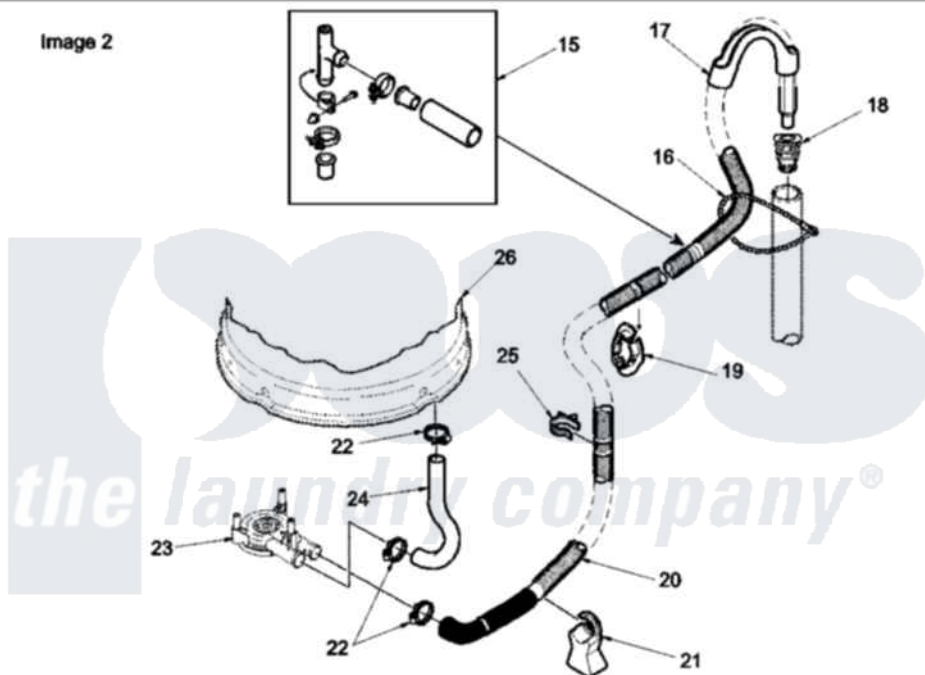

Amana LWS34AW (BOM: PLWS34AW) 07 - Mixing Valve and Hose

Image 1

Image 2

Amana Residential Amana LWS34AW (BOM: PLWS34AW) Washer Parts Parts Diagram 07 - Mixing Valve and Hose
 Click on the part number to view part

Item	Original Part Number	Replaced By	Status	Part Description
1	38155			Hose, Mix Valve To TU
2	503661	27001200		Screw
3	29210			Hose Clamp
4	34475WP	38612WP		Kit-Service
5	37502	39169		Assembly Tub Cover Gasket And Channel
6	20618	21001467		Hose- 10'
"	20617		Not Available	HOSE, INLET (8 FT)
"	28330P	202860		Inlet Hose Assembly
7	28605	22002960		Strainer, Washer Inlet
8	20290	Y013783		Washer, Inlet Hose
9	34972	39407		Bracket, Valve
10	24122	22002960		Strainer, Washer Inlet
11	38495	R0131578		Valve-Inlet
12	501086	90767		Screw, 8A X 3/8 HeX Washer Head Tapping
13	34500	22001900		Preventer, Back Flow

14	36801	596669	Clamp, Manifold
15	562P3	76660	Break-Sphn
16	33489	8539404	Tie-Wire
17	33615	22003814	Retainer, Drain Hose
18	36878	40008101	Adapter, Standpipe
19	32219		Relief, Strain
20	38062	40053901	Hose, Drain
21	38732	40044901	Stand, Hose
22	36802	285655	Clamp, Hose
23	36863P	27001233	Pump
24	38351	40094201	Hose, Tub To Pump
25	36014		Clip, Retainer-Hose
26	37813P		Tub, Outer-Tall