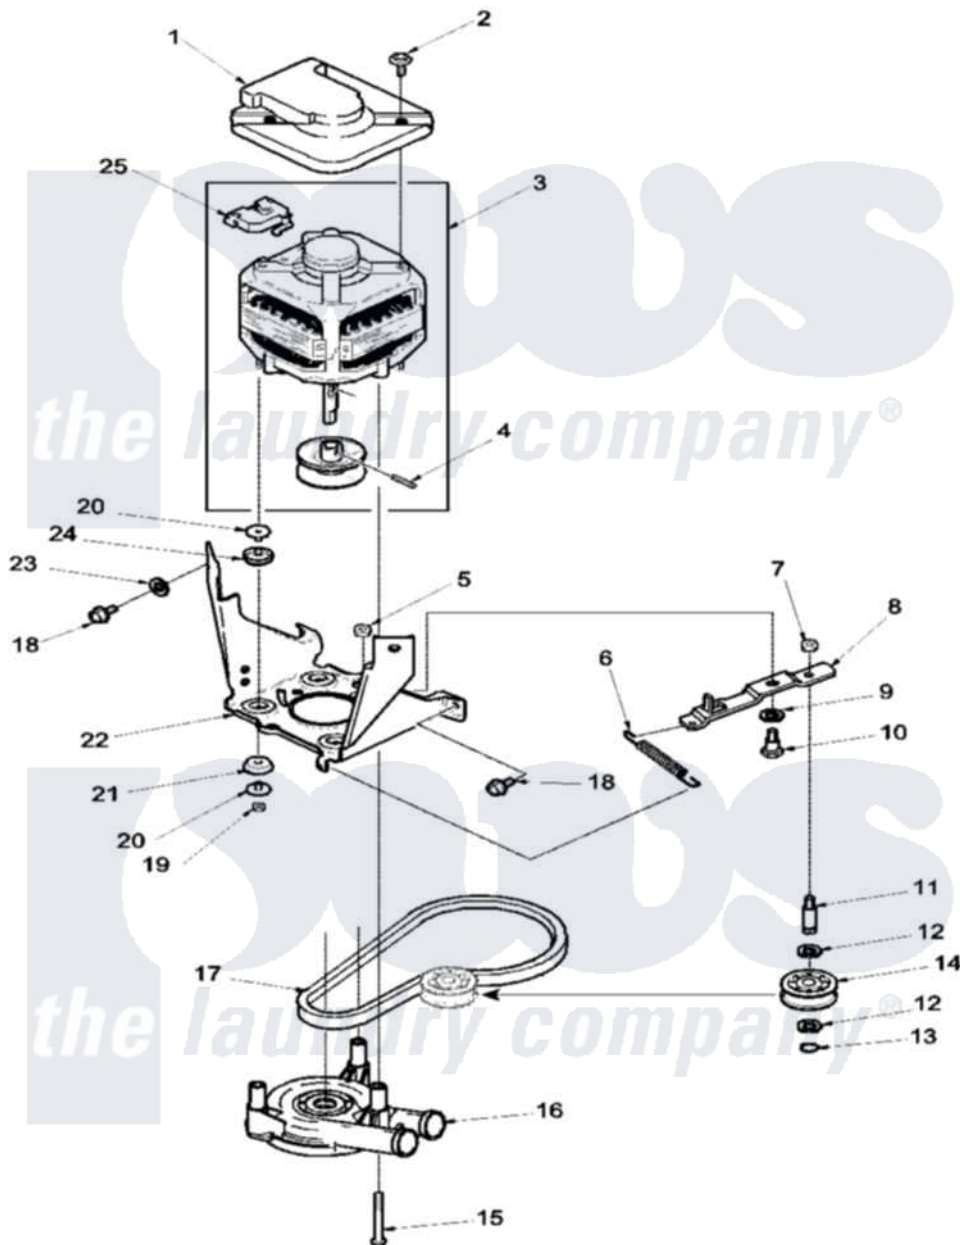

# Amana LWS34AW (BOM: PLWS34AW) 08 - Motor, Belt, Pump, and Idler Assy

Amana Residential Amana LWS34AW (BOM: PLWS34AW) Washer Parts Diagram 08 - Motor, Belt, Pump, and Idler Assy

Click on the part number to view part

Item	Original Part Number	Replaced By	Status	Part Description
1	34754	<a href="#">40112301</a>		Shield, Motor
2	36639	<a href="#">4312464</a>		Screw
3	37819	<a href="#">27001215</a>		Motor W/Pulley
4	<a href="#">10416</a>			Pin, Roll
5	52566	<a href="#">27001225</a>		Nut, Jam Mid Lock 1/4-20
6	38012	<a href="#">40061401</a>		Spring, Idler Lever
7	28803	<a href="#">2221070</a>		Clamp, Nylon
8	38011	<a href="#">40041002</a>		Lever, Idler
9	81392	<a href="#">40054701</a>		Washer
10	27229	<a href="#">40038901</a>		Screw, 1/4-20
11	38228	<a href="#">56461</a>		Shaft
12	<a href="#">52549</a>			Washer, 501 ID X3/4 Odx
13	<a href="#">23748</a>			Ring, Retaining
14	38225	<a href="#">40045001</a>		Idler Pulley Assembly
15	Y34565	<a href="#">40063701</a>		Screw, 10-16 x 1.75

16	36863P	<a href="#">27001233</a>	Pump
17	37820	<a href="#">27001007</a>	Belt, Spin
18	35369	<a href="#">40128701</a>	Screw, 5/16-18 X .50
19	35423	<a href="#">3400029</a>	Nut, Adapter Plate
20	38325	<a href="#">40053701</a>	Post, Isolator
21	38396	<a href="#">40054301</a>	Mount, Motor Lower
22	37445	Not Available	MOTOR MOUNTING BRACKET
23	37772	Not Available	WASHER, ALUMINUM .34X
24	38395	<a href="#">40053801</a>	Mount, Motor Upper
25	35632	Not Available	SWITCH, MOTOR